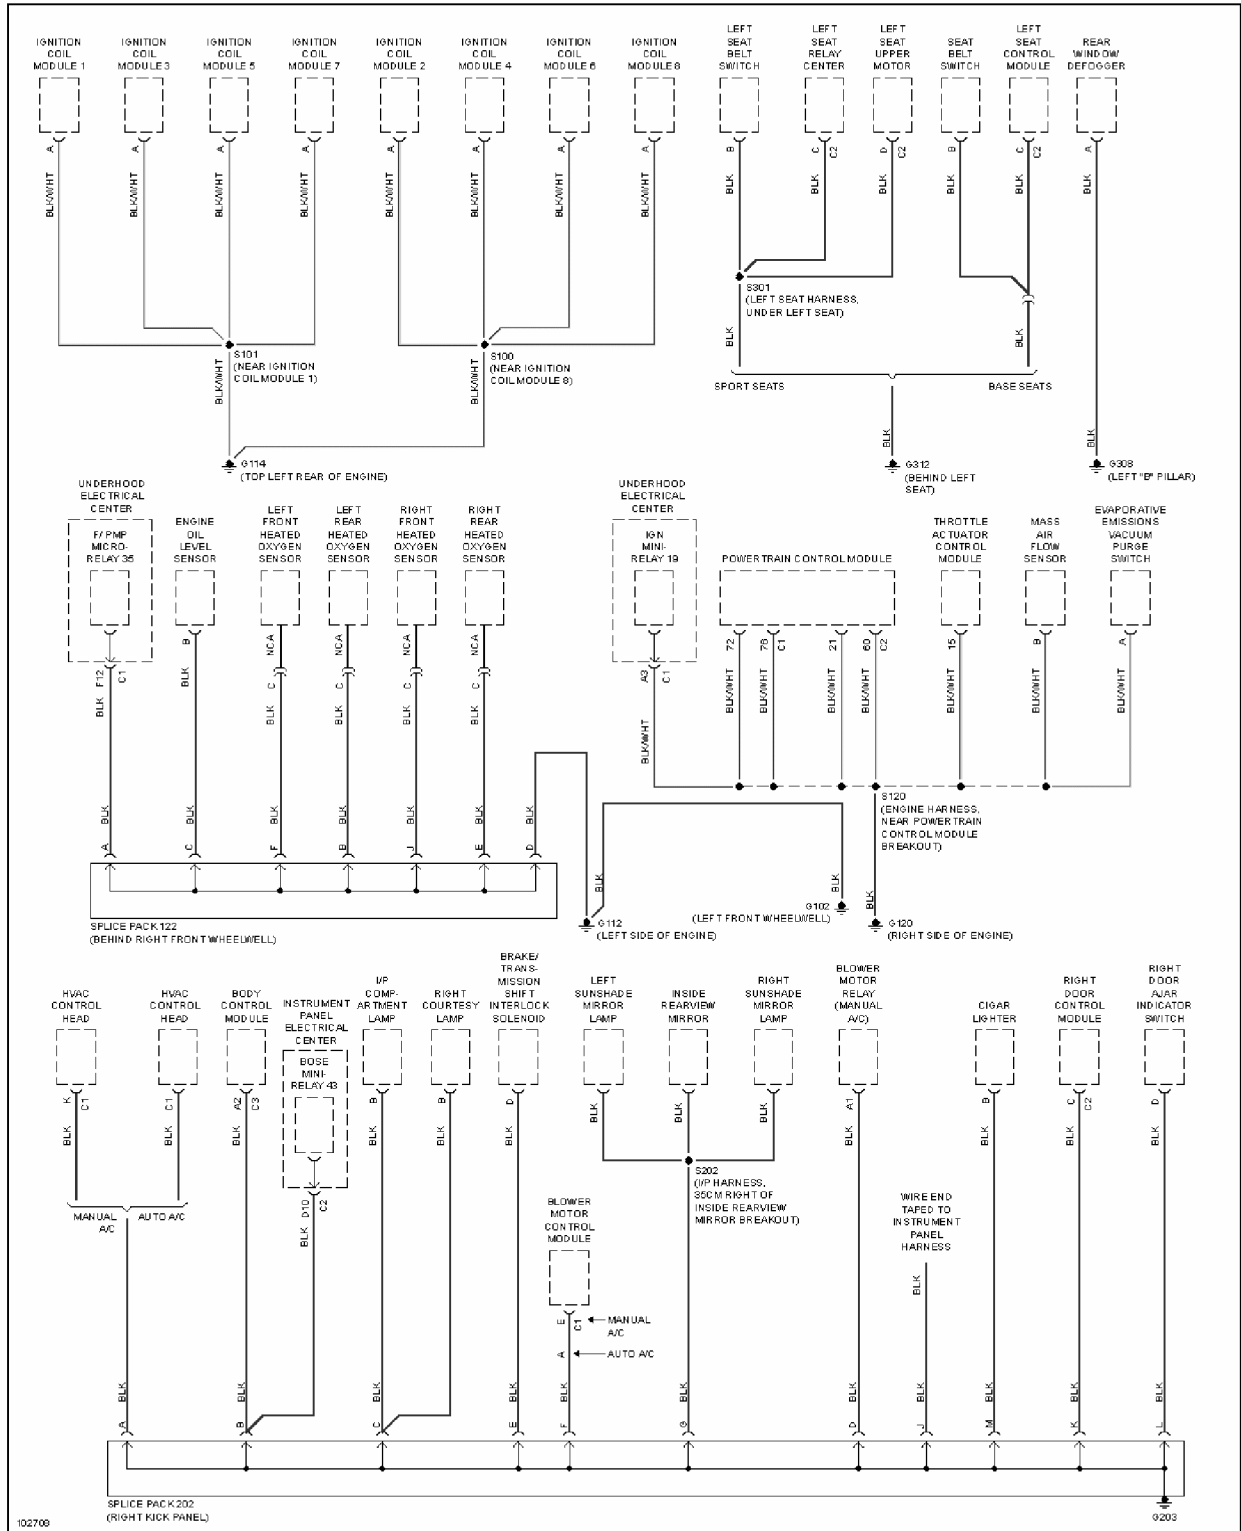

1998 Chevrolet Corvette

1998 System Wiring Diagrams Chevrolet - Corvette

Fig. 20: Ground Distribution Circuit (2 of 3)

1998 Chevrolet Corvette

1998 System Wiring Diagrams Chevrolet - Corvette

Fig. 21: Ground Distribution Circuit (3 of 3)