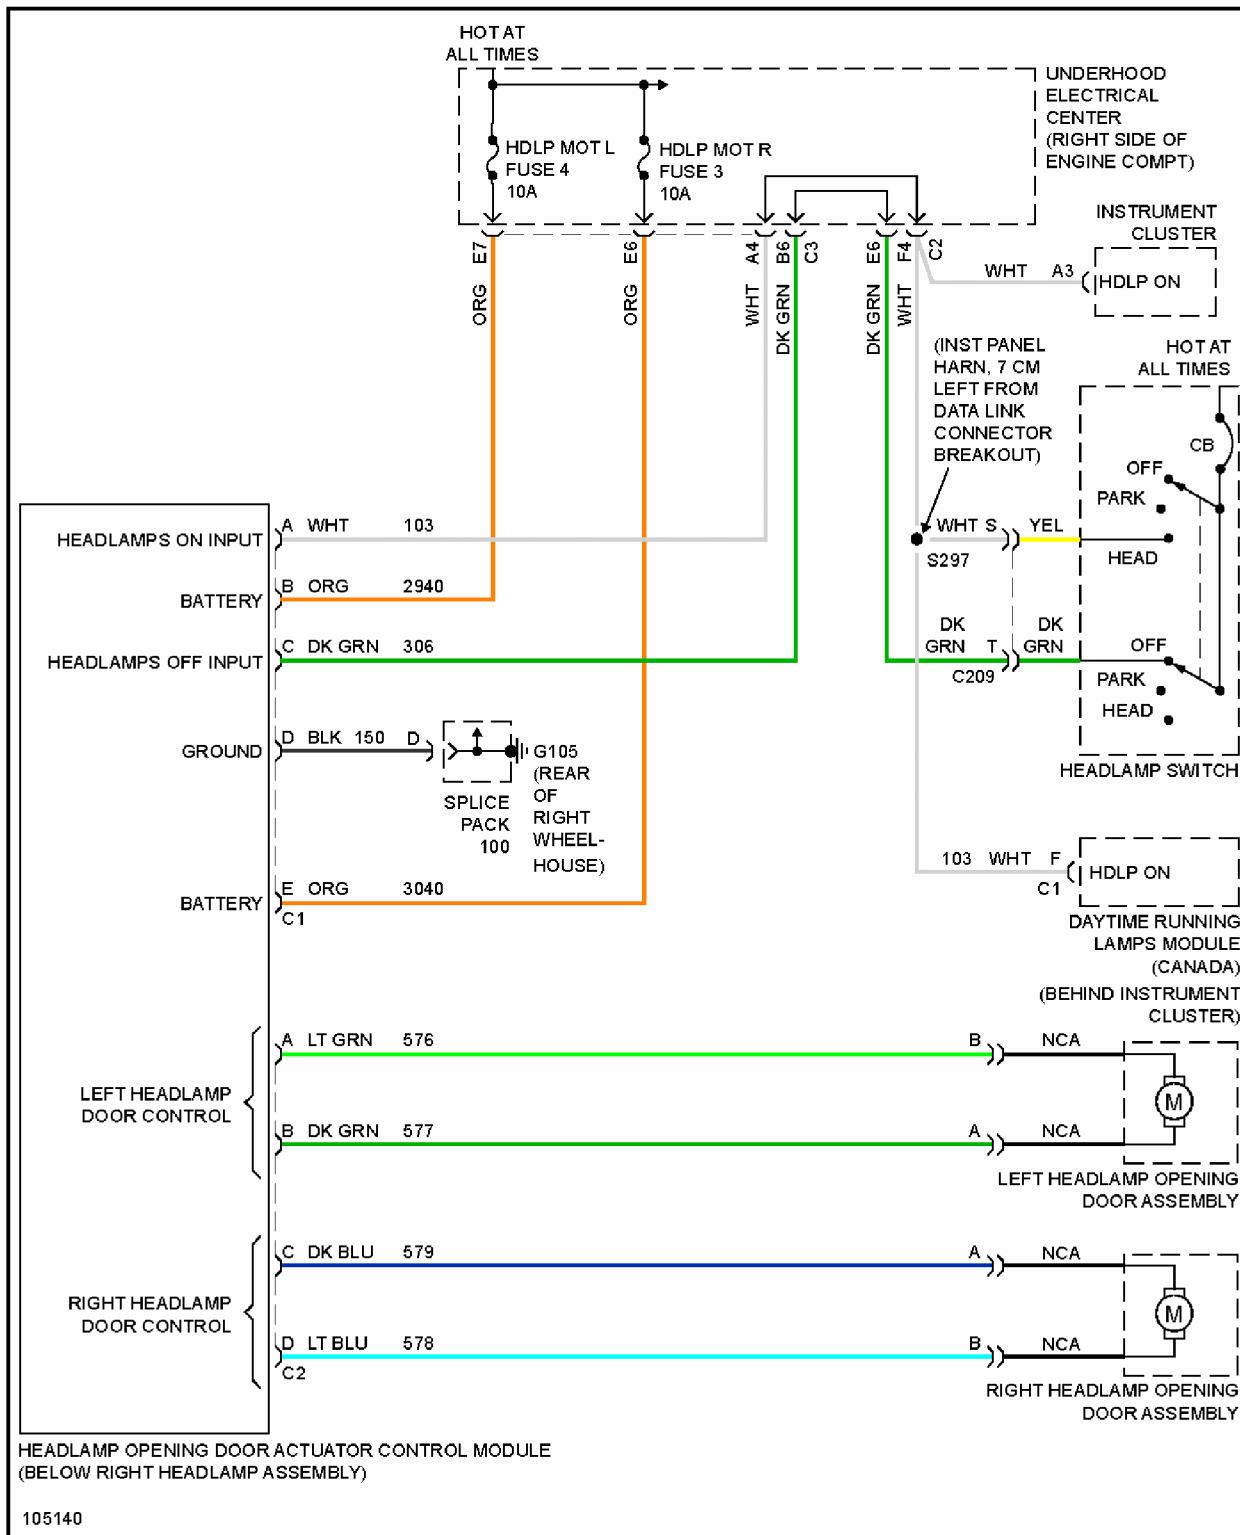

HEADLIGHTS

1998 Chevrolet Corvette

1998 System Wiring Diagrams Chevrolet - Corvette

Fig. 22: Headlamp Doors Circuit

1998 Chevrolet Corvette

1998 System Wiring Diagrams Chevrolet - Corvette

Fig. 23: Headlamps/Fog Lamps Circuit

HORN

1998 Chevrolet Corvette

1998 System Wiring Diagrams Chevrolet - Corvette

Fig. 24: Horn Circuit

INSTRUMENT CLUSTER

1998 Chevrolet Corvette

1998 System Wiring Diagrams Chevrolet - Corvette

Fig. 25: Instrument Cluster Circuit