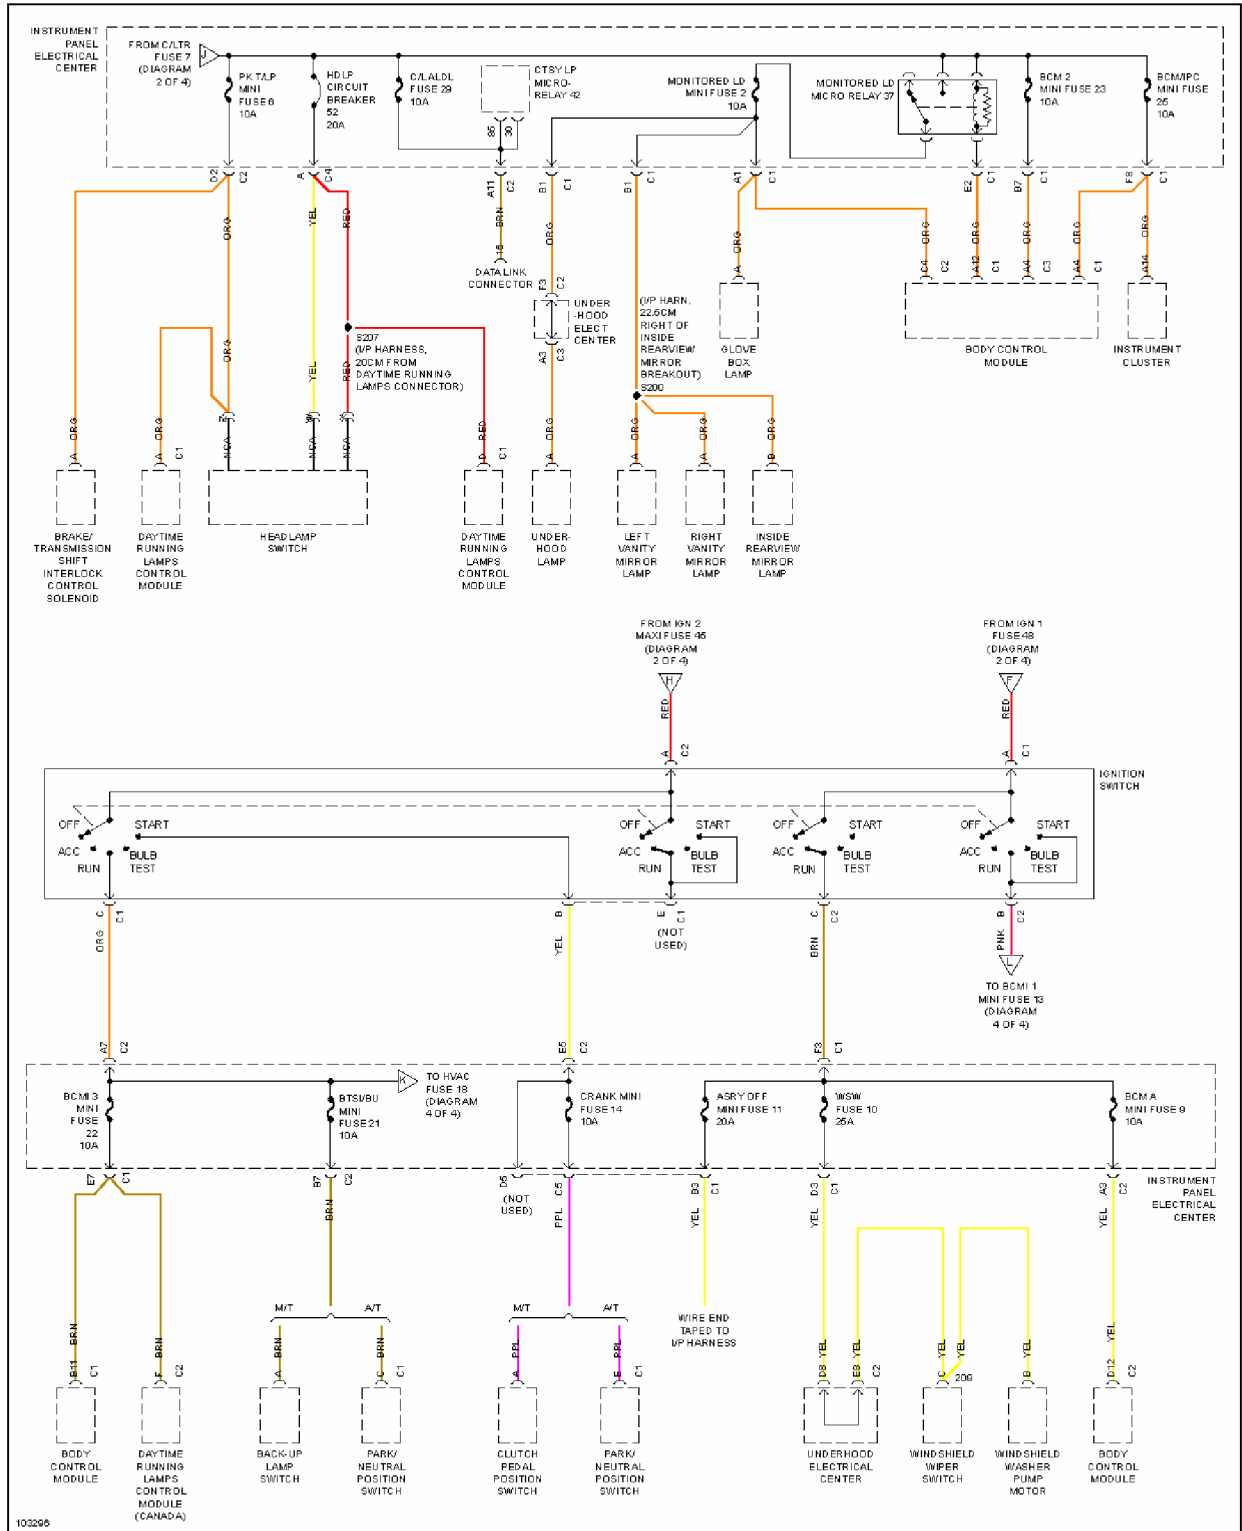

MEMORY SYSTEMS

1998 Chevrolet Corvette

1998 System Wiring Diagrams Chevrolet - Corvette

Fig. 28: Memory Seat/Mirrors Circuit

POWER DISTRIBUTION

1998 Chevrolet Corvette

1998 System Wiring Diagrams Chevrolet - Corvette

Fig. 29: Power Distribution Circuit (1 of 4)

1998 Chevrolet Corvette

1998 System Wiring Diagrams Chevrolet - Corvette

Fig. 30: Power Distribution Circuit (2 of 4)

1998 Chevrolet Corvette

1998 System Wiring Diagrams Chevrolet - Corvette