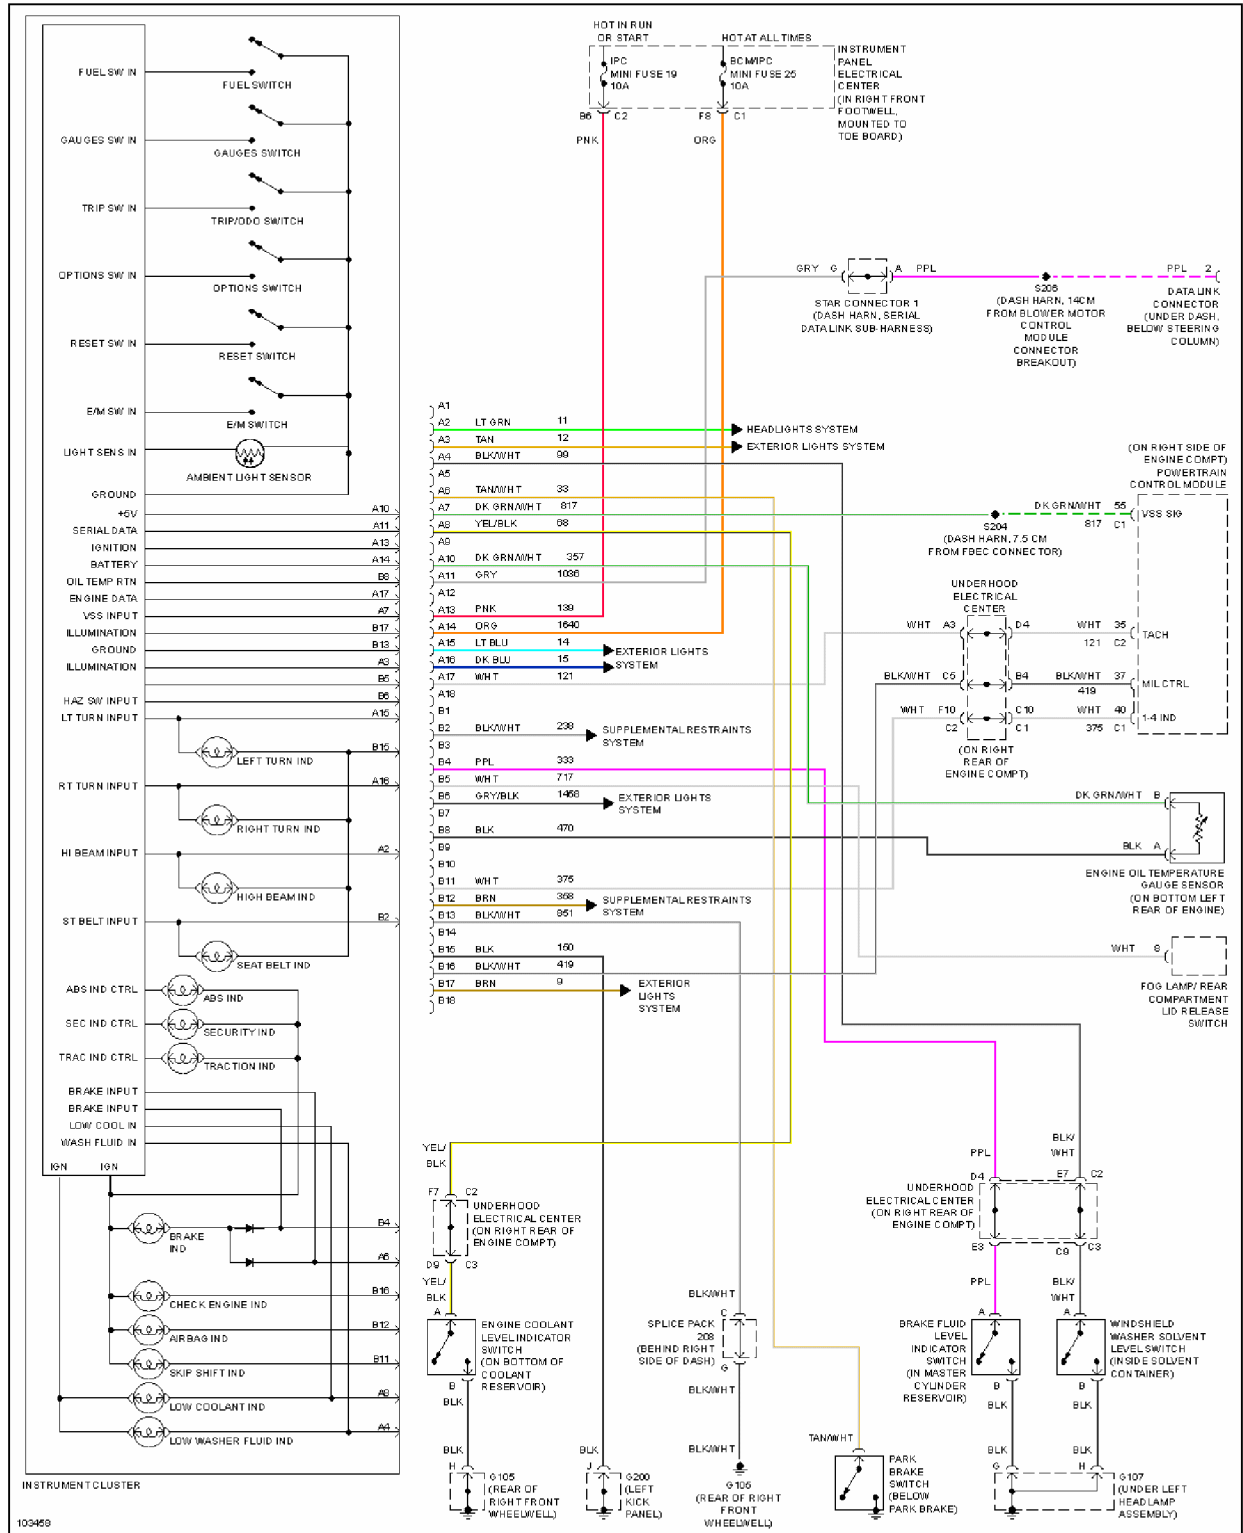

HEADLIGHTS

1998 Chevrolet Corvette

1998 System Wiring Diagrams Chevrolet - Corvette

Fig. 22: Headlamp Doors Circuit

1998 Chevrolet Corvette

1998 System Wiring Diagrams Chevrolet - Corvette

Fig. 23: Headlamps/Fog Lamps Circuit

HORN

1998 Chevrolet Corvette

1998 System Wiring Diagrams Chevrolet - Corvette

Fig. 24: Horn Circuit

INSTRUMENT CLUSTER

1998 Chevrolet Corvette

1998 System Wiring Diagrams Chevrolet - Corvette

Fig. 25: Instrument Cluster Circuit

INTERIOR LIGHTS

1998 Chevrolet Corvette

1998 System Wiring Diagrams Chevrolet - Corvette

104144

Fig. 26: Courtesy Lamps Circuit

1998 Chevrolet Corvette

1998 System Wiring Diagrams Chevrolet - Corvette

Fig. 27: Instrument Illumination Circuit