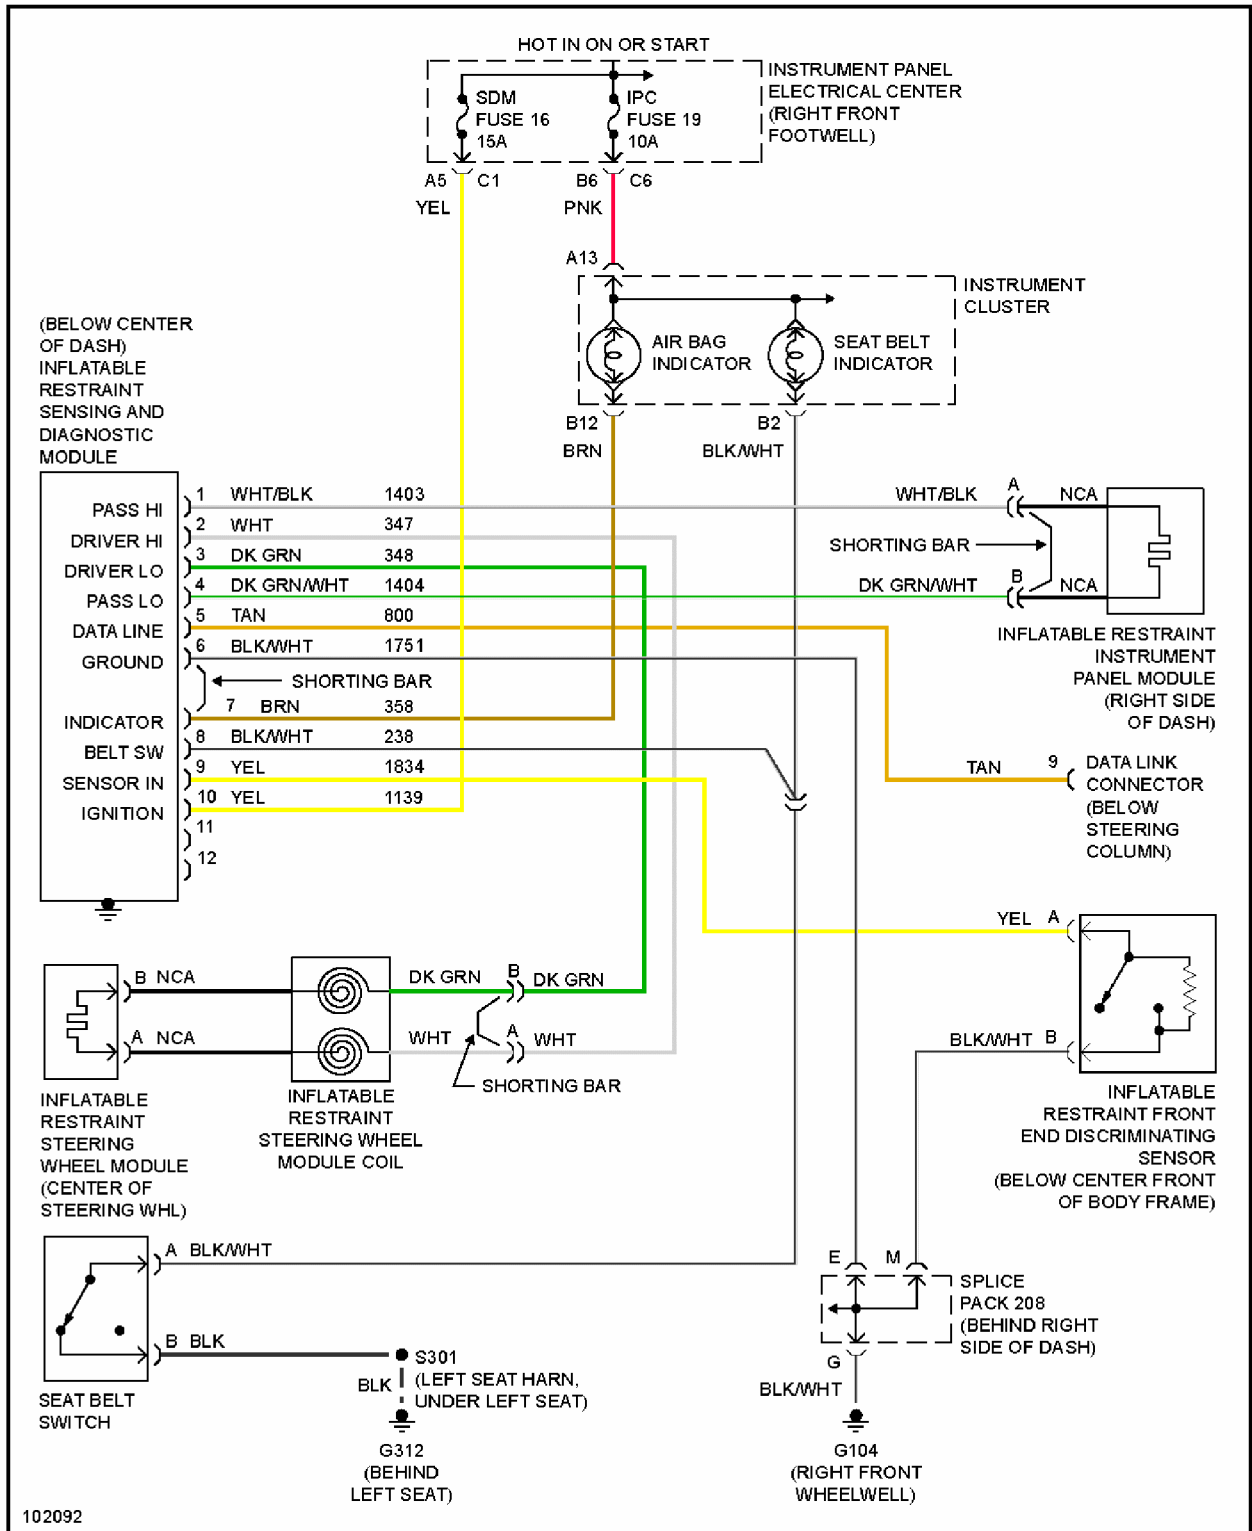

Fig. 41: Starting Circuit

SUPPLEMENTAL RESTRAINTS

1998 Chevrolet Corvette

1998 System Wiring Diagrams Chevrolet - Corvette

Fig. 42: Supplemental Restraint Circuit

TRANSMISSION

1998 Chevrolet Corvette

1998 System Wiring Diagrams Chevrolet - Corvette

5.7L

Fig. 43: 5.7L (VIN G), Transmission Circuit, A/T

1998 Chevrolet Corvette

1998 System Wiring Diagrams Chevrolet - Corvette

Fig. 44: 5.7L (VIN G), Transmission Circuit, M/T

TRUNK, TAILGATE, FUEL DOOR

1998 Chevrolet Corvette