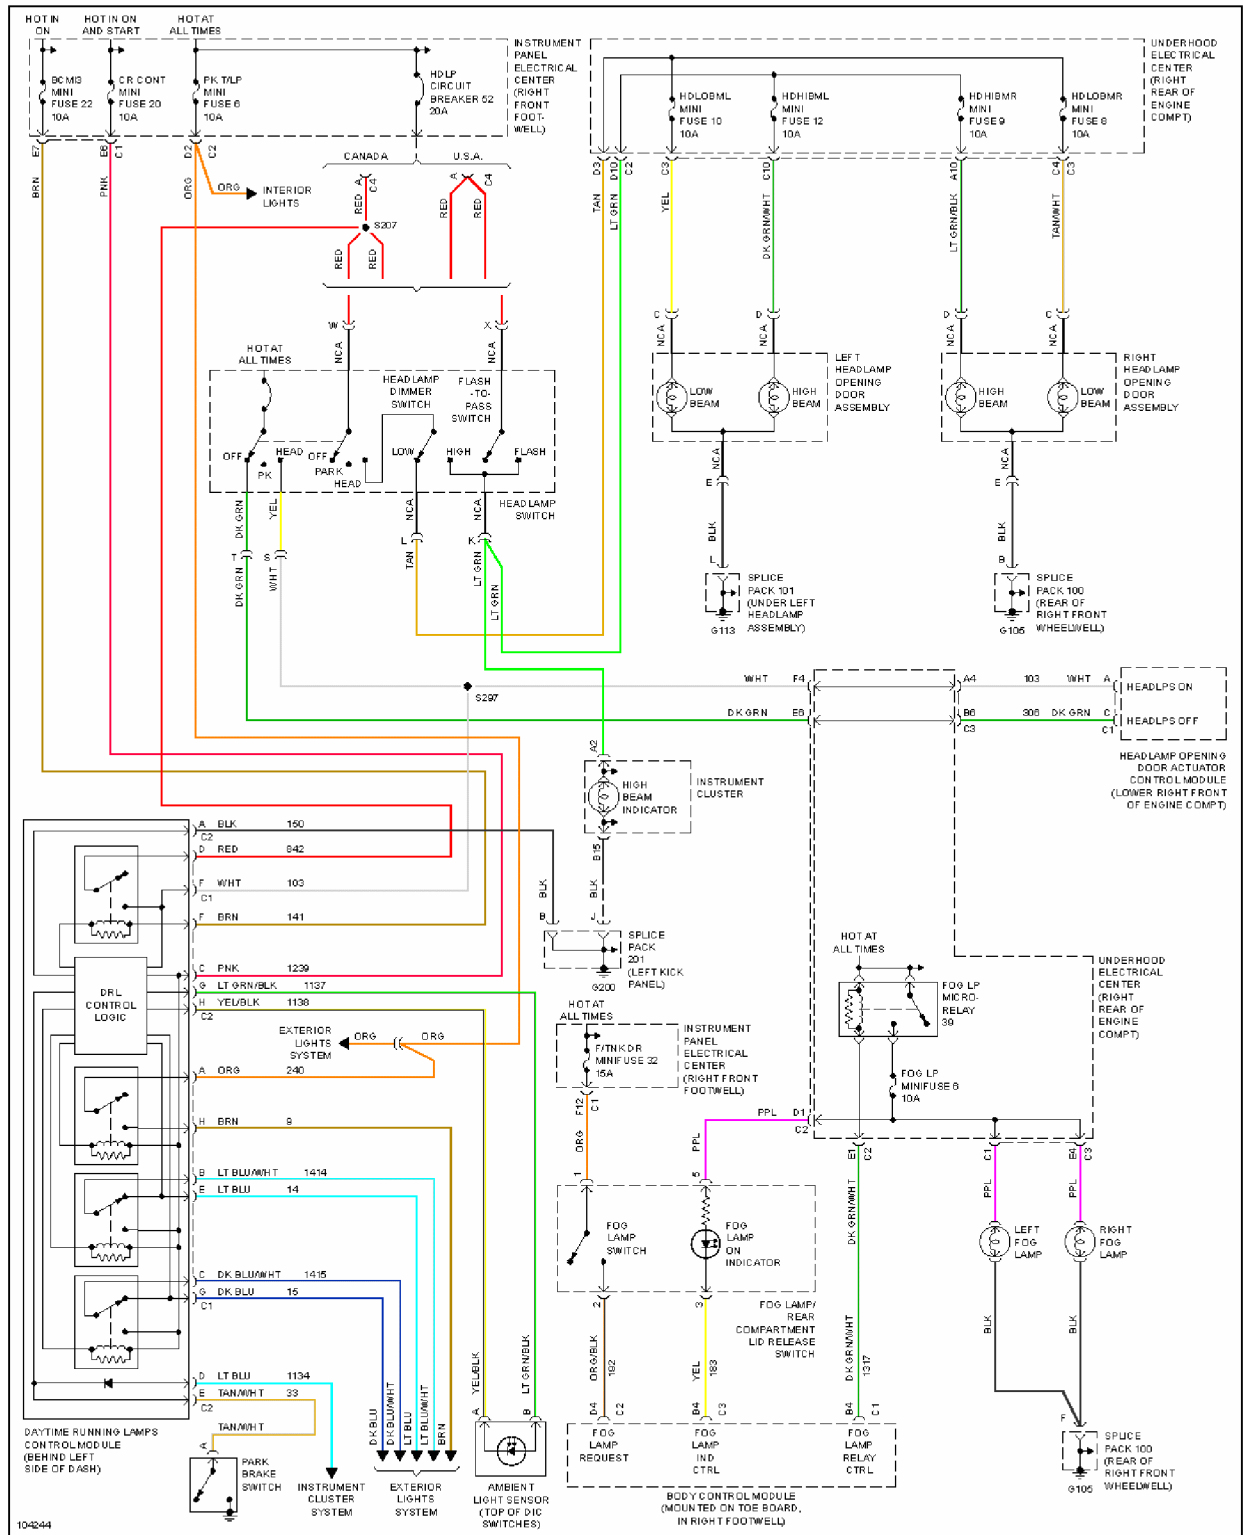

HEADLIGHTS

1998 Chevrolet Corvette

1998 System Wiring Diagrams Chevrolet - Corvette

Fig. 22: Headlamp Doors Circuit

1998 Chevrolet Corvette

1998 System Wiring Diagrams Chevrolet - Corvette

Fig. 23: Headlamps/Fog Lamps Circuit

HORN

1998 Chevrolet Corvette

1998 System Wiring Diagrams Chevrolet - Corvette

Fig. 24: Horn Circuit

INSTRUMENT CLUSTER

1998 Chevrolet Corvette

1998 System Wiring Diagrams Chevrolet - Corvette

Fig. 25: Instrument Cluster Circuit