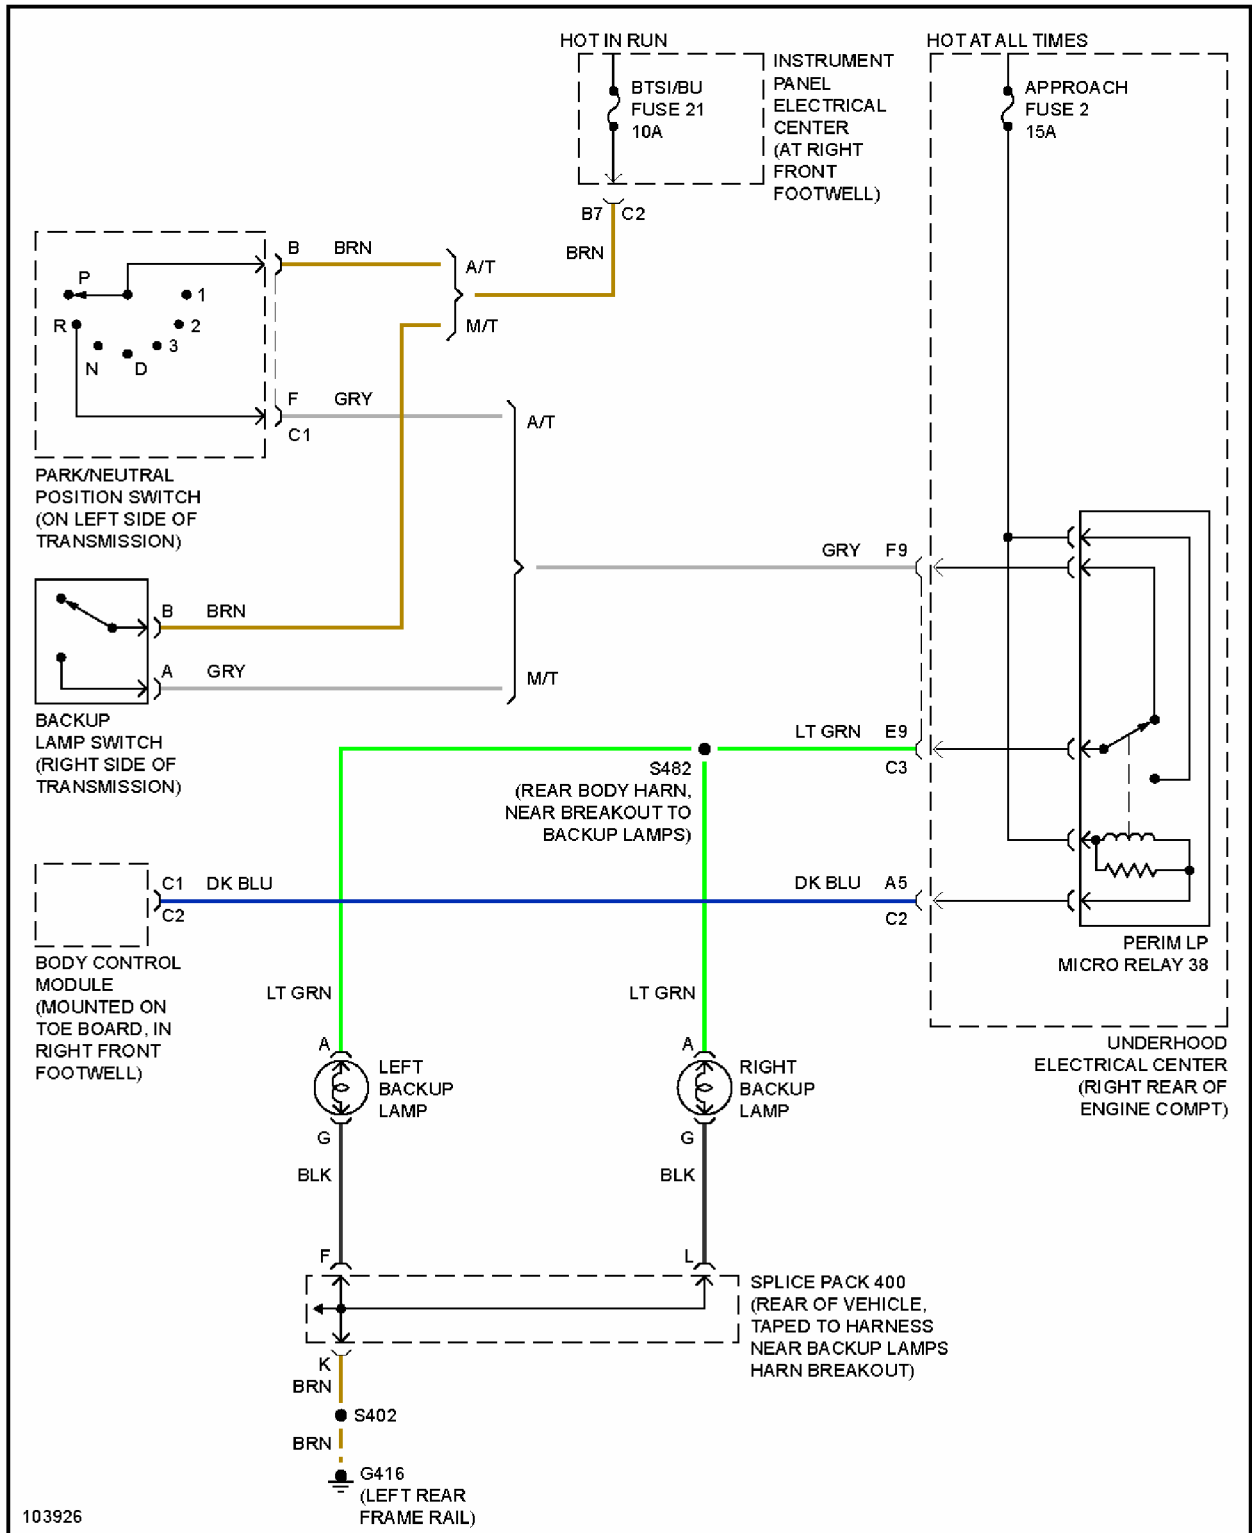

1998 Chevrolet Corvette

1998 System Wiring Diagrams Chevrolet - Corvette

103926