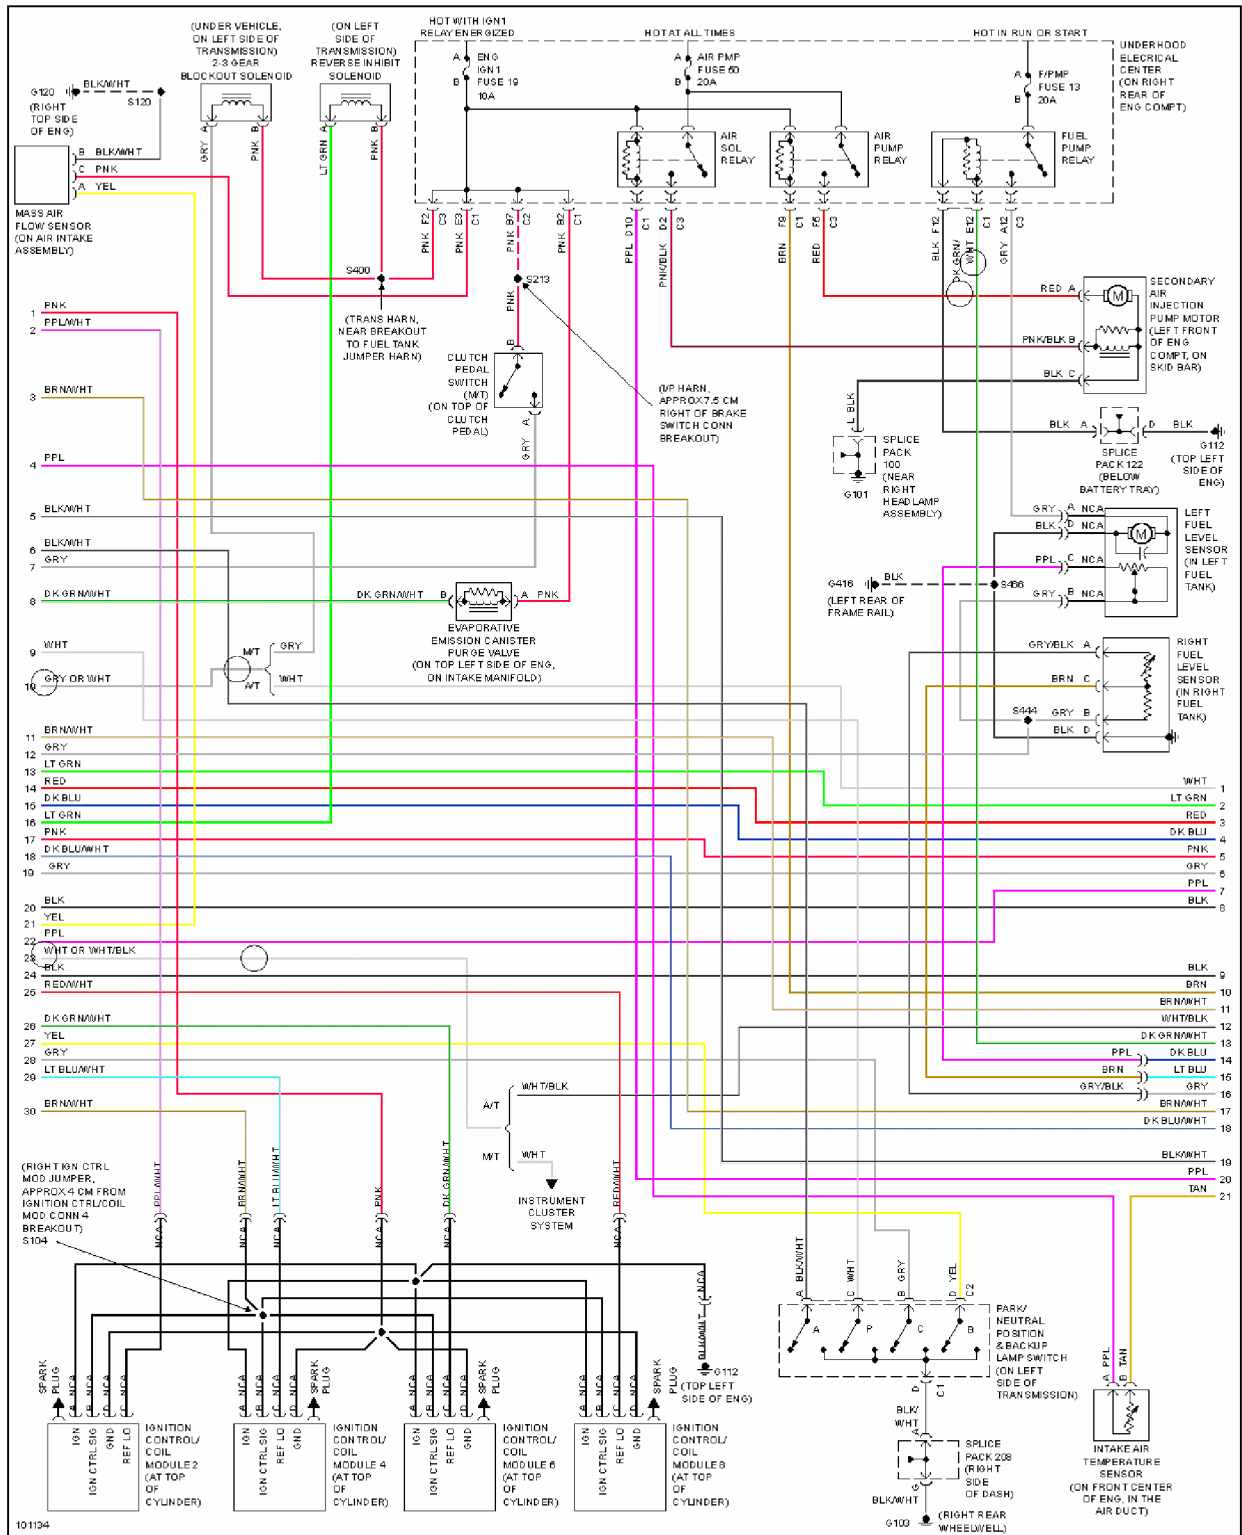

1998 System Wiring Diagrams Chevrolet - Corvette

5.7L

Fig. 13: 5.7L (VIN G), Engine Performance Circuits (1 of 4)

1998 Chevrolet Corvette

1998 System Wiring Diagrams Chevrolet - Corvette

Fig. 14: 5.7L (VIN G), Engine Performance Circuits (2 of 4)

1998 Chevrolet Corvette

1998 System Wiring Diagrams Chevrolet - Corvette

Fig. 15: 5.7L (VIN G), Engine Performance Circuits (3 of 4)

1998 Chevrolet Corvette

1998 System Wiring Diagrams Chevrolet - Corvette