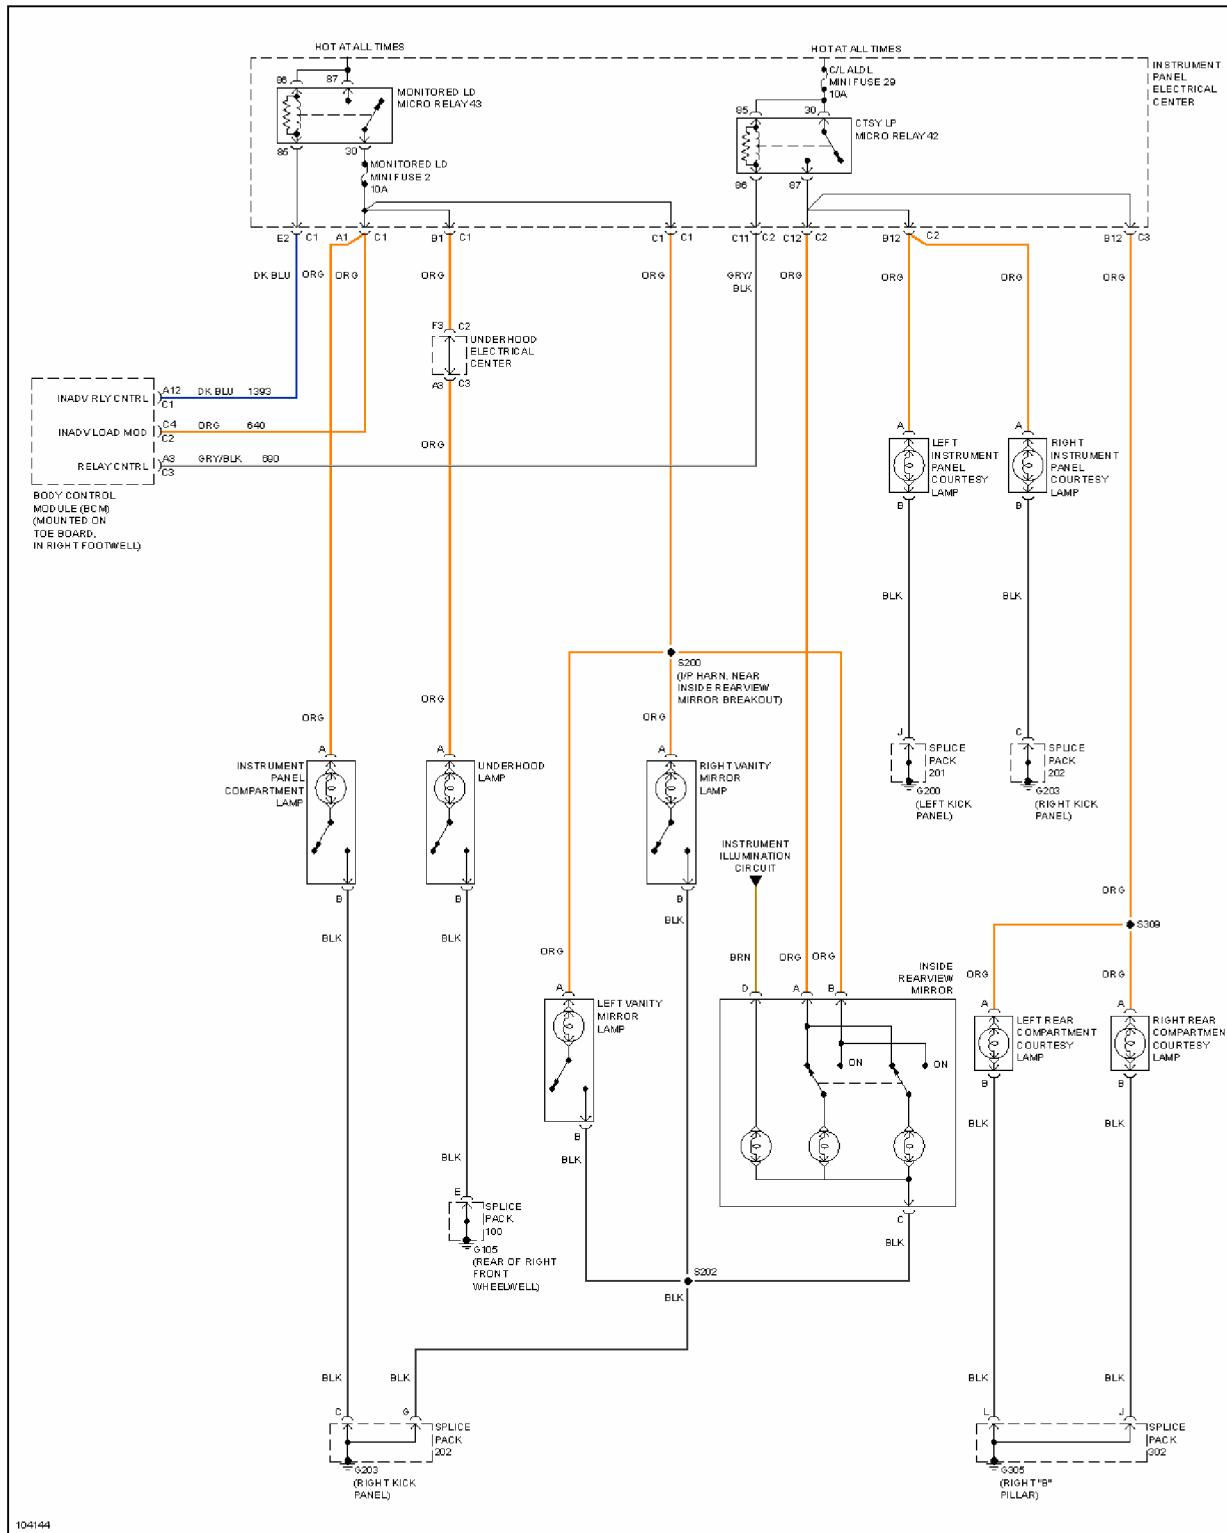

HORN

1998 Chevrolet Corvette

1998 System Wiring Diagrams Chevrolet - Corvette

Fig. 24: Horn Circuit

INSTRUMENT CLUSTER

1998 Chevrolet Corvette

1998 System Wiring Diagrams Chevrolet - Corvette

Fig. 25: Instrument Cluster Circuit

INTERIOR LIGHTS

1998 Chevrolet Corvette

1998 System Wiring Diagrams Chevrolet - Corvette

104144

Fig. 26: Courtesy Lamps Circuit

1998 Chevrolet Corvette

1998 System Wiring Diagrams Chevrolet - Corvette

Fig. 27: Instrument Illumination Circuit