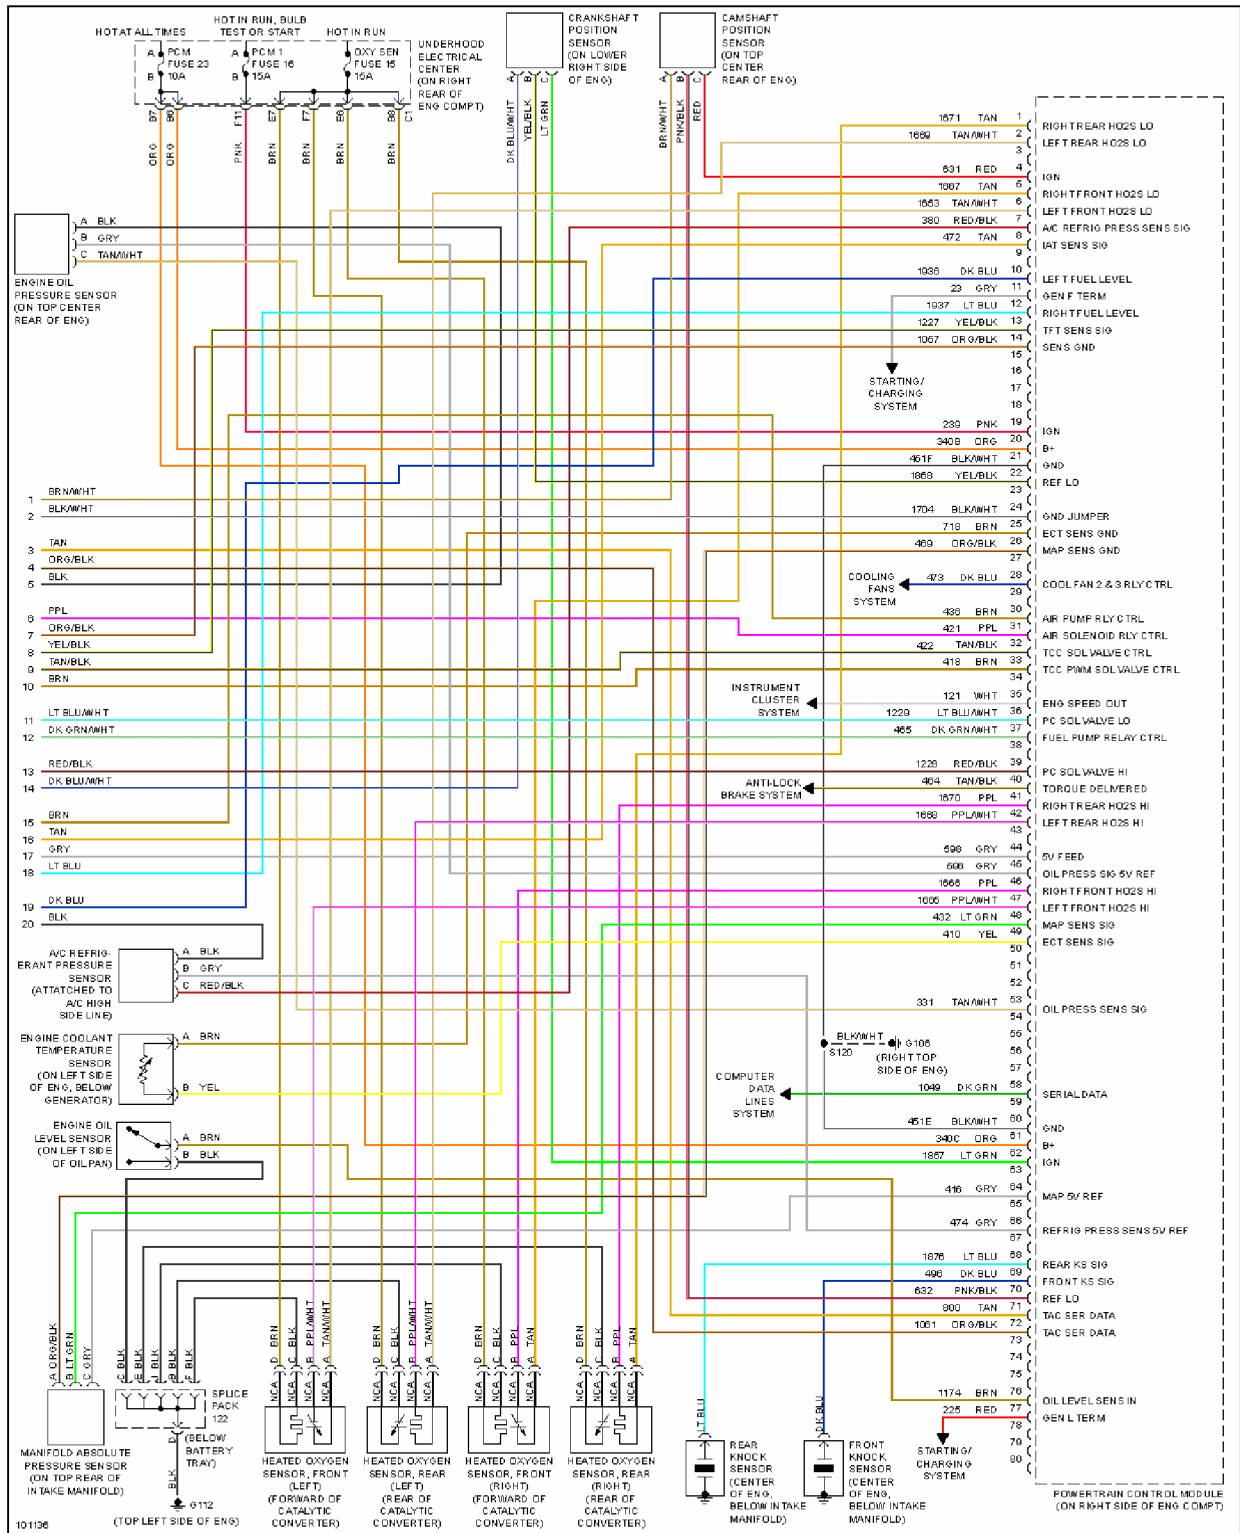

1998 System Wiring Diagrams Chevrolet - Corvette

5.7L

Fig. 13: 5.7L (VIN G), Engine Performance Circuits (1 of 4)

1998 Chevrolet Corvette

1998 System Wiring Diagrams Chevrolet - Corvette

Fig. 14: 5.7L (VIN G), Engine Performance Circuits (2 of 4)

1998 Chevrolet Corvette

1998 System Wiring Diagrams Chevrolet - Corvette

Fig. 15: 5.7L (VIN G), Engine Performance Circuits (3 of 4)

1998 Chevrolet Corvette

1998 System Wiring Diagrams Chevrolet - Corvette

Fig. 16: 5.7L (VIN G), Engine Performance Circuits (4 of 4)

EXTERIOR LIGHTS

1998 Chevrolet Corvette

1998 System Wiring Diagrams Chevrolet - Corvette

103926

Fig. 17: Backup Lamps Circuit

1998 Chevrolet Corvette