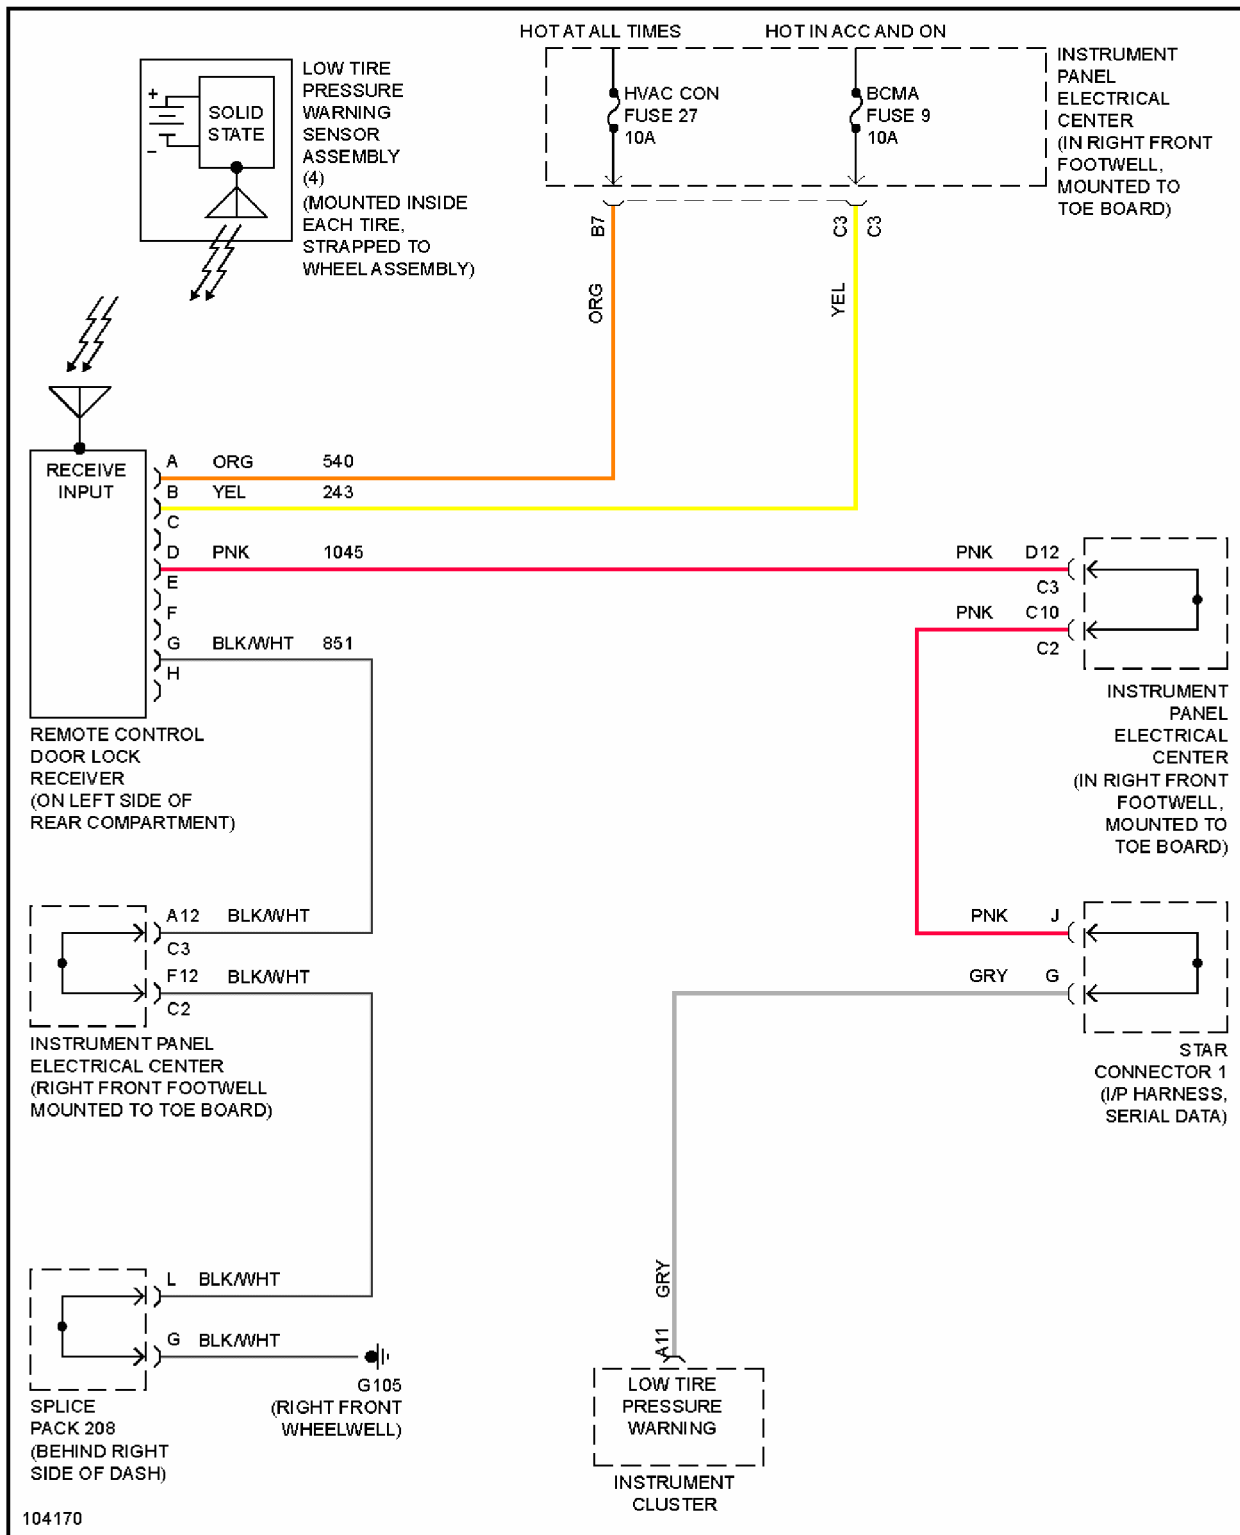

5.7L

Fig. 43: 5.7L (VIN G), Transmission Circuit, A/T

1998 Chevrolet Corvette

1998 System Wiring Diagrams Chevrolet - Corvette

Fig. 44: 5.7L (VIN G), Transmission Circuit, M/T

TRUNK, TAILGATE, FUEL DOOR

1998 Chevrolet Corvette

1998 System Wiring Diagrams Chevrolet - Corvette

Fig. 45: Fuel Door Release Circuit

1998 Chevrolet Corvette

1998 System Wiring Diagrams Chevrolet - Corvette

Fig. 46: Hatch Release Circuit

WARNING SYSTEMS

1998 Chevrolet Corvette

1998 System Wiring Diagrams Chevrolet - Corvette

Fig. 47: Warning System Circuits

WIPER/WASHER

1998 Chevrolet Corvette

1998 System Wiring Diagrams Chevrolet - Corvette

Fig. 48: Wiper/Washer Circuit