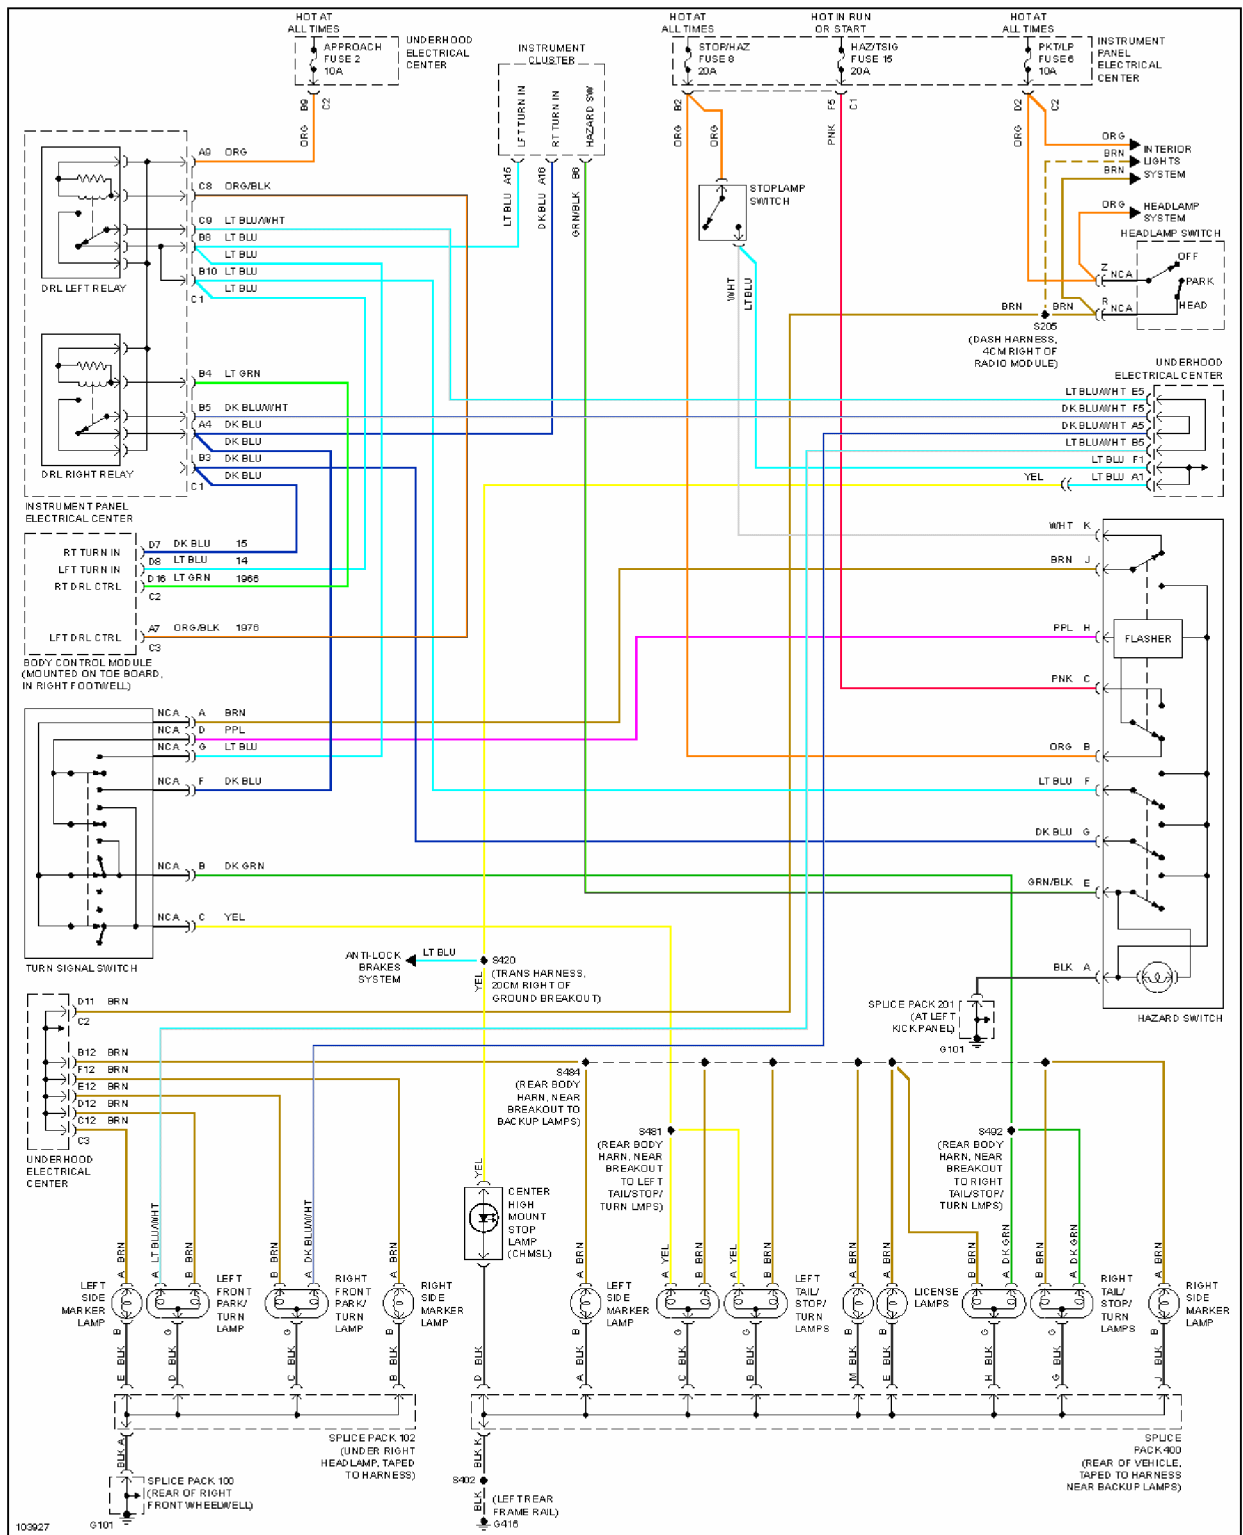

1998 System Wiring Diagrams Chevrolet - Corvette

Fig. 18: Exterior Lamps Circuit

GROUND DISTRIBUTION

1998 Chevrolet Corvette

1998 System Wiring Diagrams Chevrolet - Corvette

Fig. 19: Ground Distribution Circuit (1 of 3)