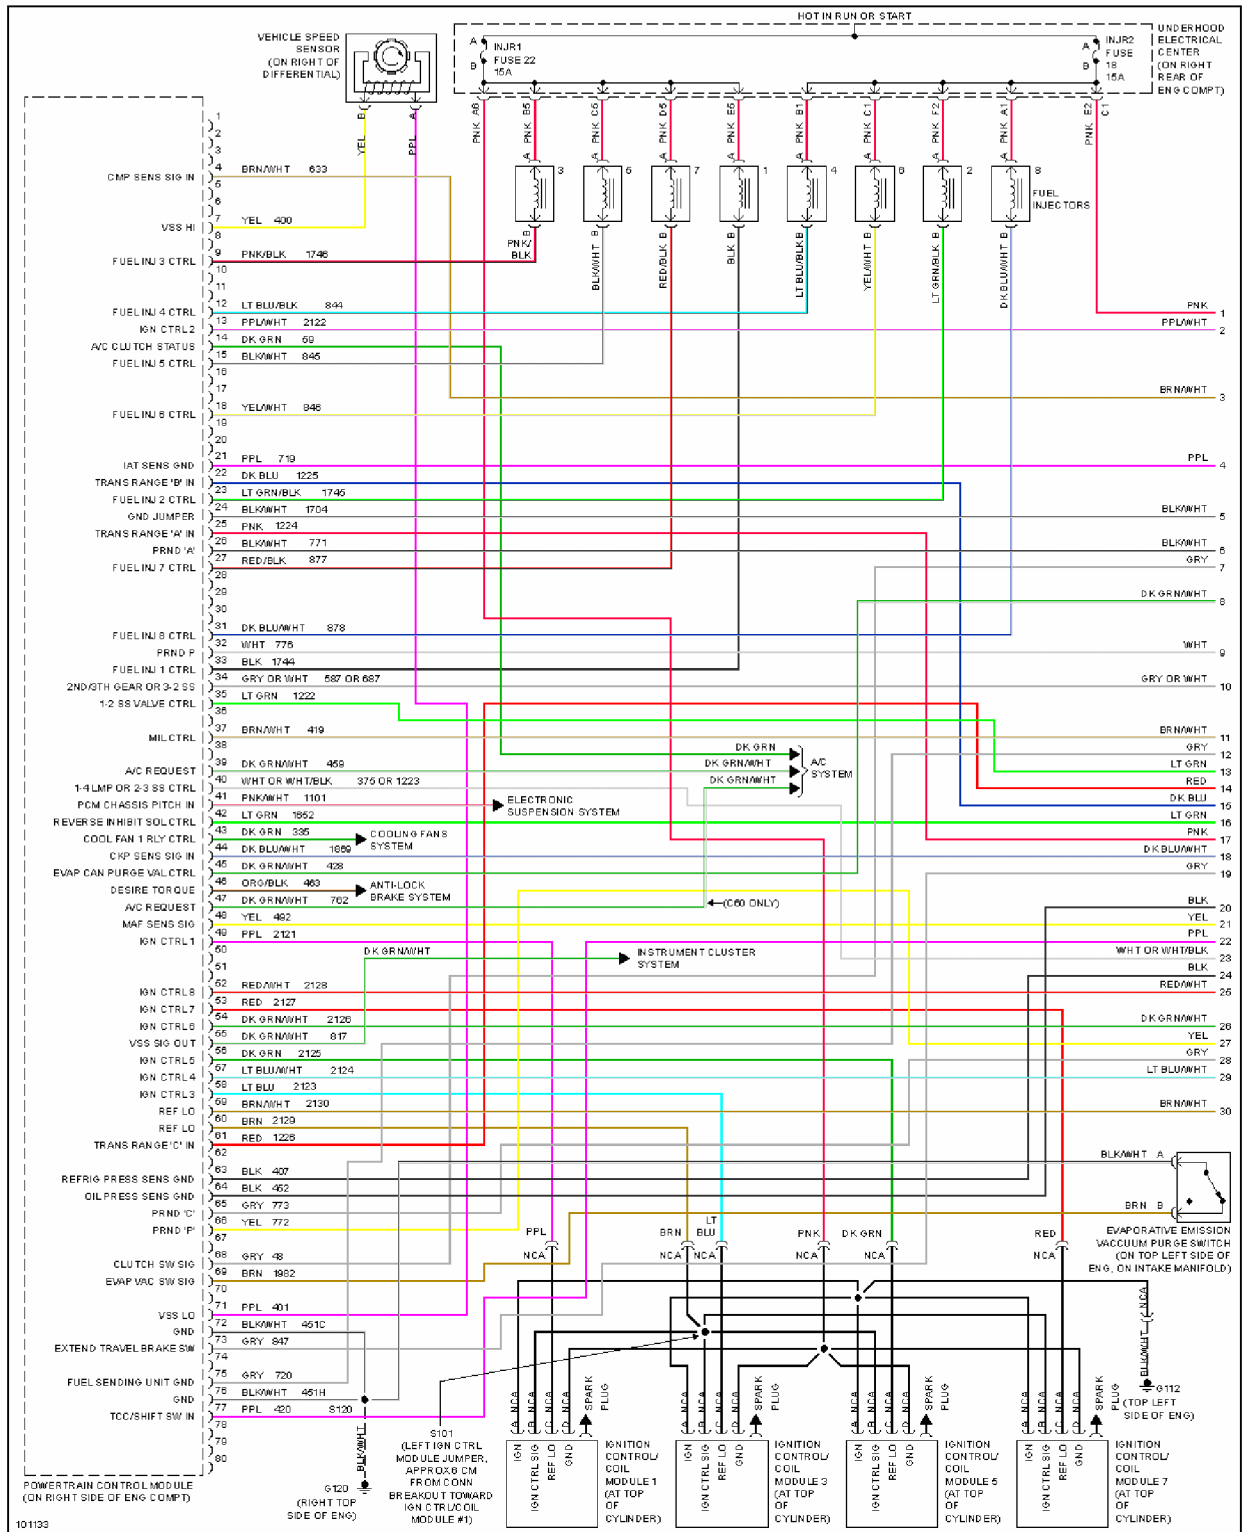

Fig. 11: Electronic Power Steering Circuit

ELECTRONIC SUSPENSION

1998 Chevrolet Corvette

1998 System Wiring Diagrams Chevrolet - Corvette

Fig. 12: Electronic Suspension Circuit

ENGINE PERFORMANCE

1998 Chevrolet Corvette

1998 System Wiring Diagrams Chevrolet - Corvette

5.7L

Fig. 13: 5.7L (VIN G), Engine Performance Circuits (1 of 4)

1998 Chevrolet Corvette

1998 System Wiring Diagrams Chevrolet - Corvette

Fig. 14: 5.7L (VIN G), Engine Performance Circuits (2 of 4)

1998 Chevrolet Corvette

1998 System Wiring Diagrams Chevrolet - Corvette

Fig. 15: 5.7L (VIN G), Engine Performance Circuits (3 of 4)

1998 Chevrolet Corvette

1998 System Wiring Diagrams Chevrolet - Corvette