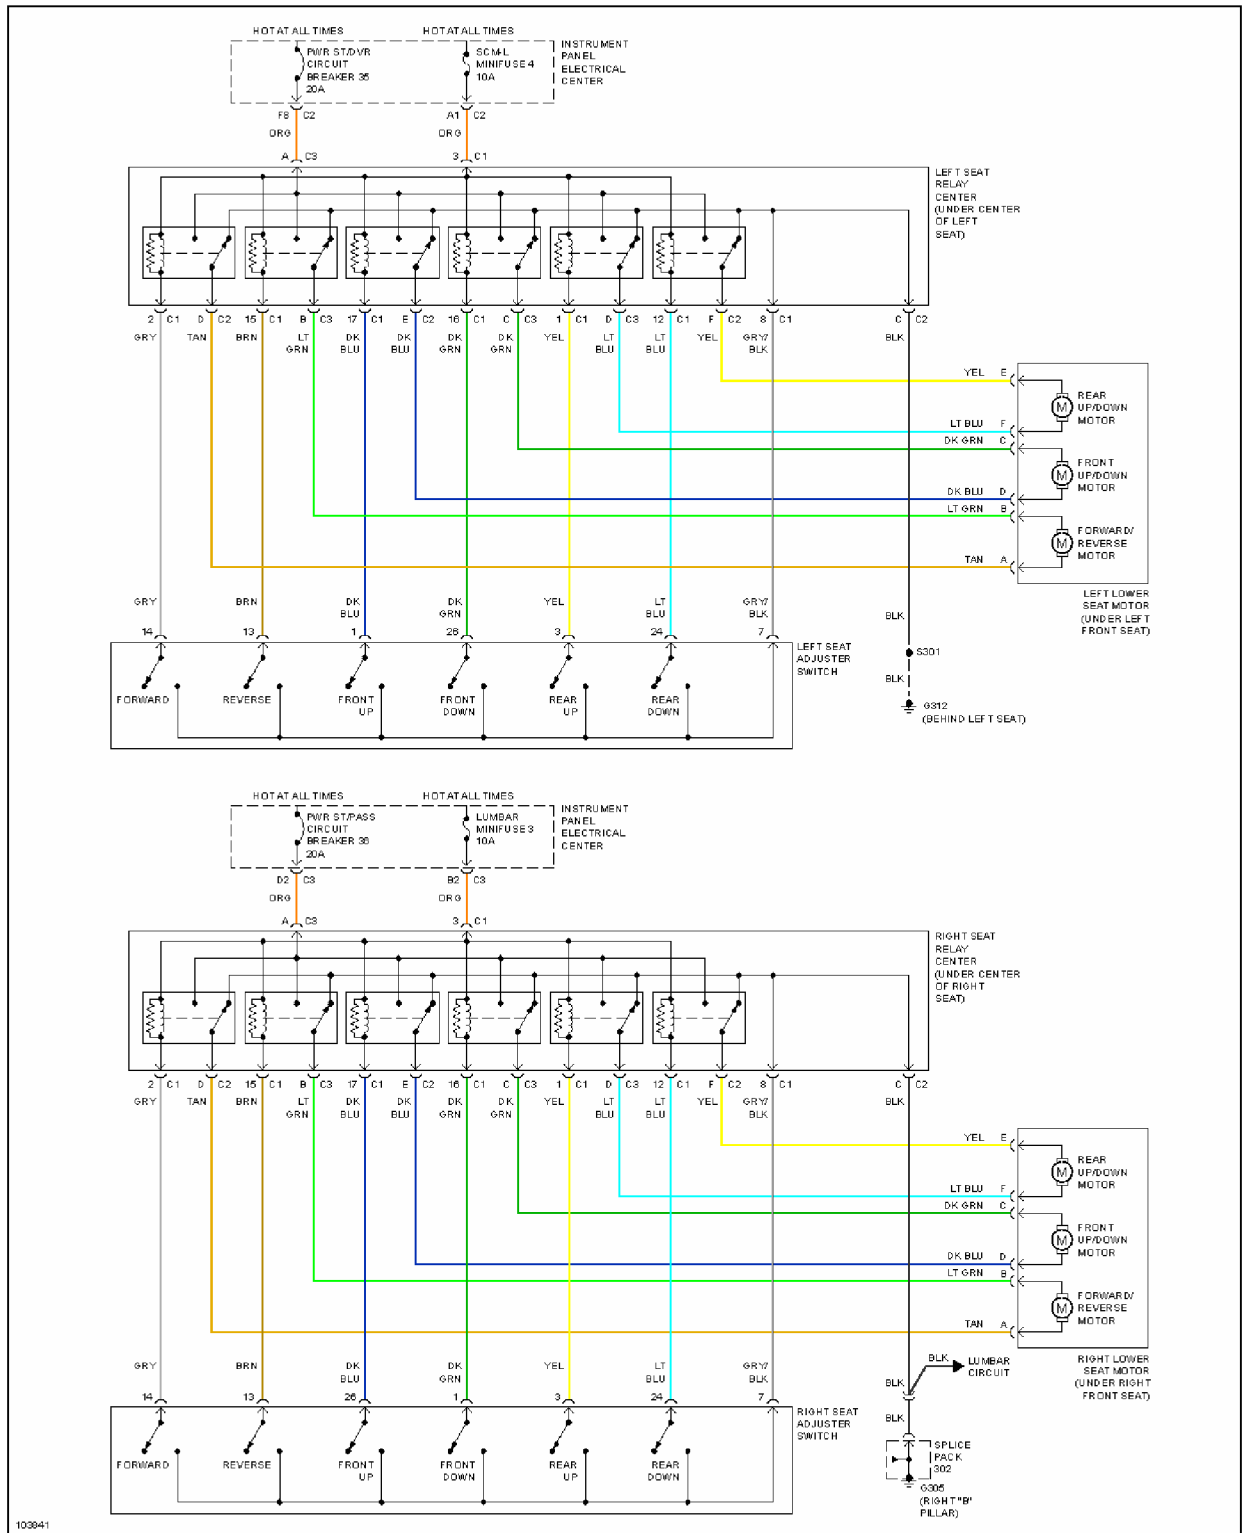

Fig. 33: Power Door Lock Circuit

POWER SEATS

1998 Chevrolet Corvette

1998 System Wiring Diagrams Chevrolet - Corvette

Fig. 34: 6-Way Power Seat Circuit

1998 Chevrolet Corvette

1998 System Wiring Diagrams Chevrolet - Corvette