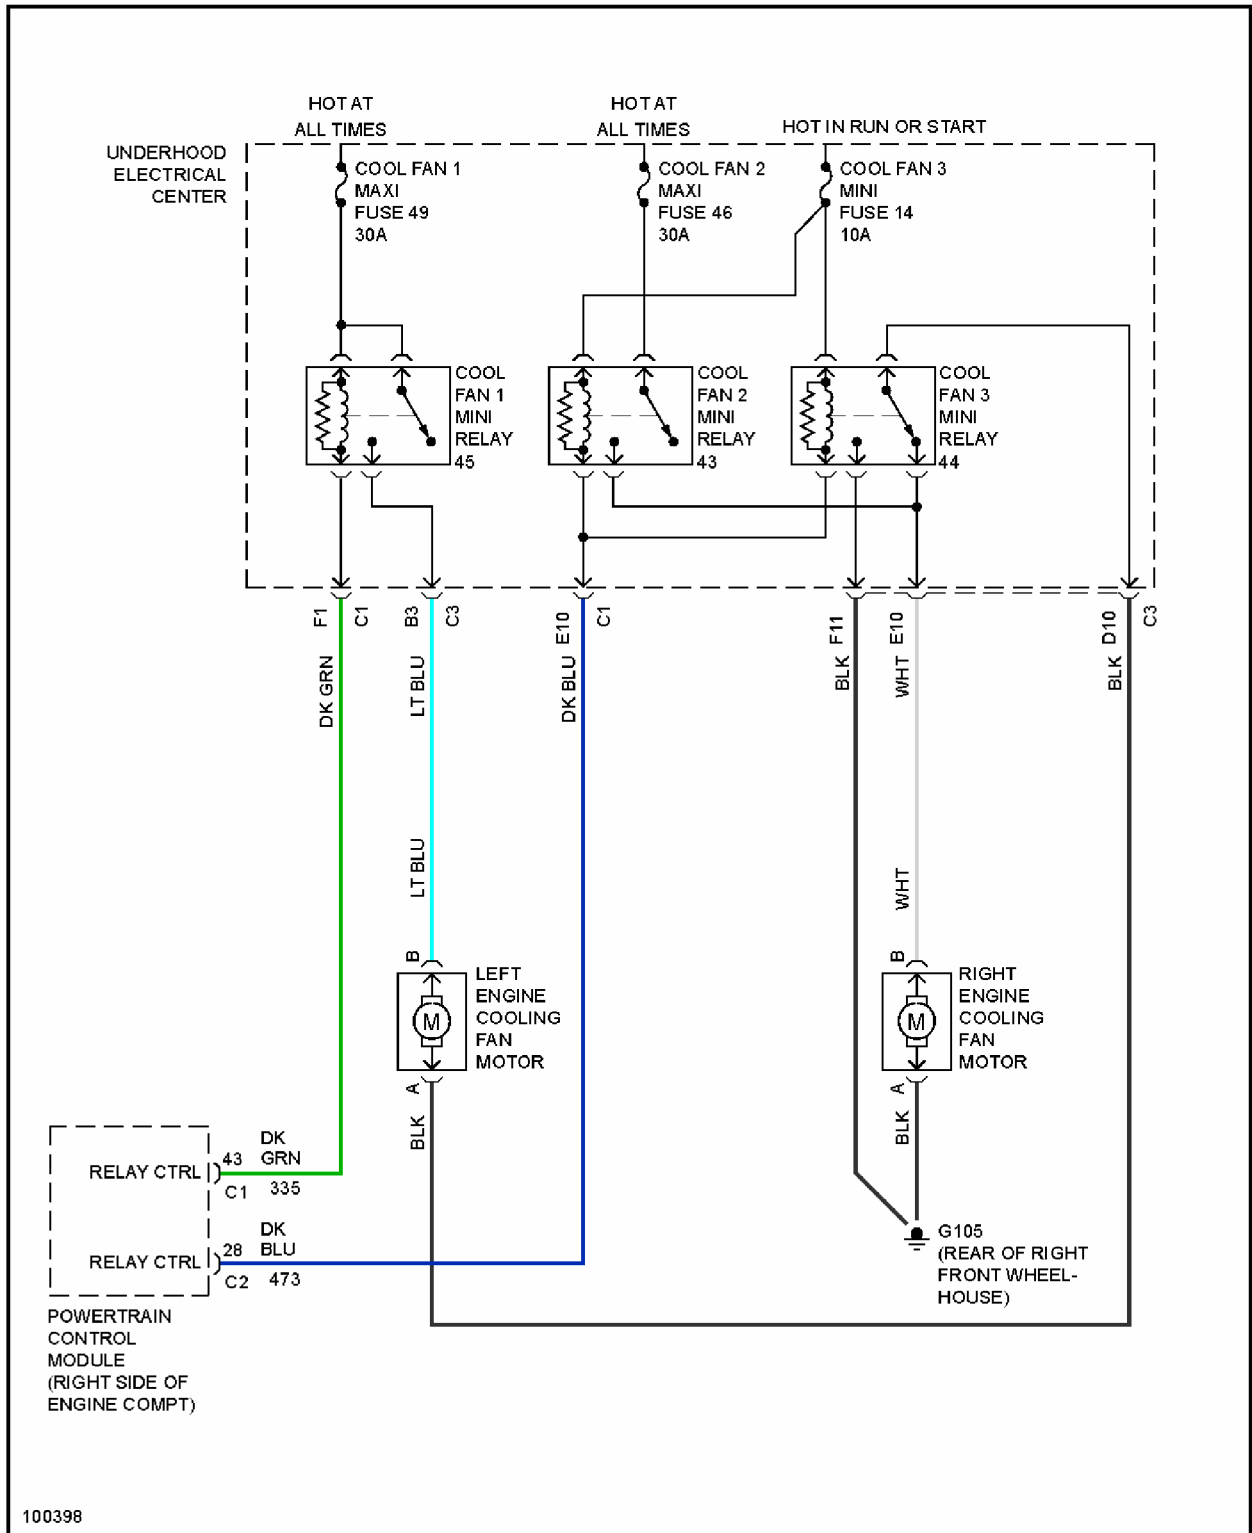

COOLING FAN

1998 Chevrolet Corvette

1998 System Wiring Diagrams Chevrolet - Corvette

Fig. 8: Cooling Fan Circuit

CRUISE CONTROL

1998 Chevrolet Corvette

1998 System Wiring Diagrams Chevrolet - Corvette

Fig. 9: Cruise Control Circuit