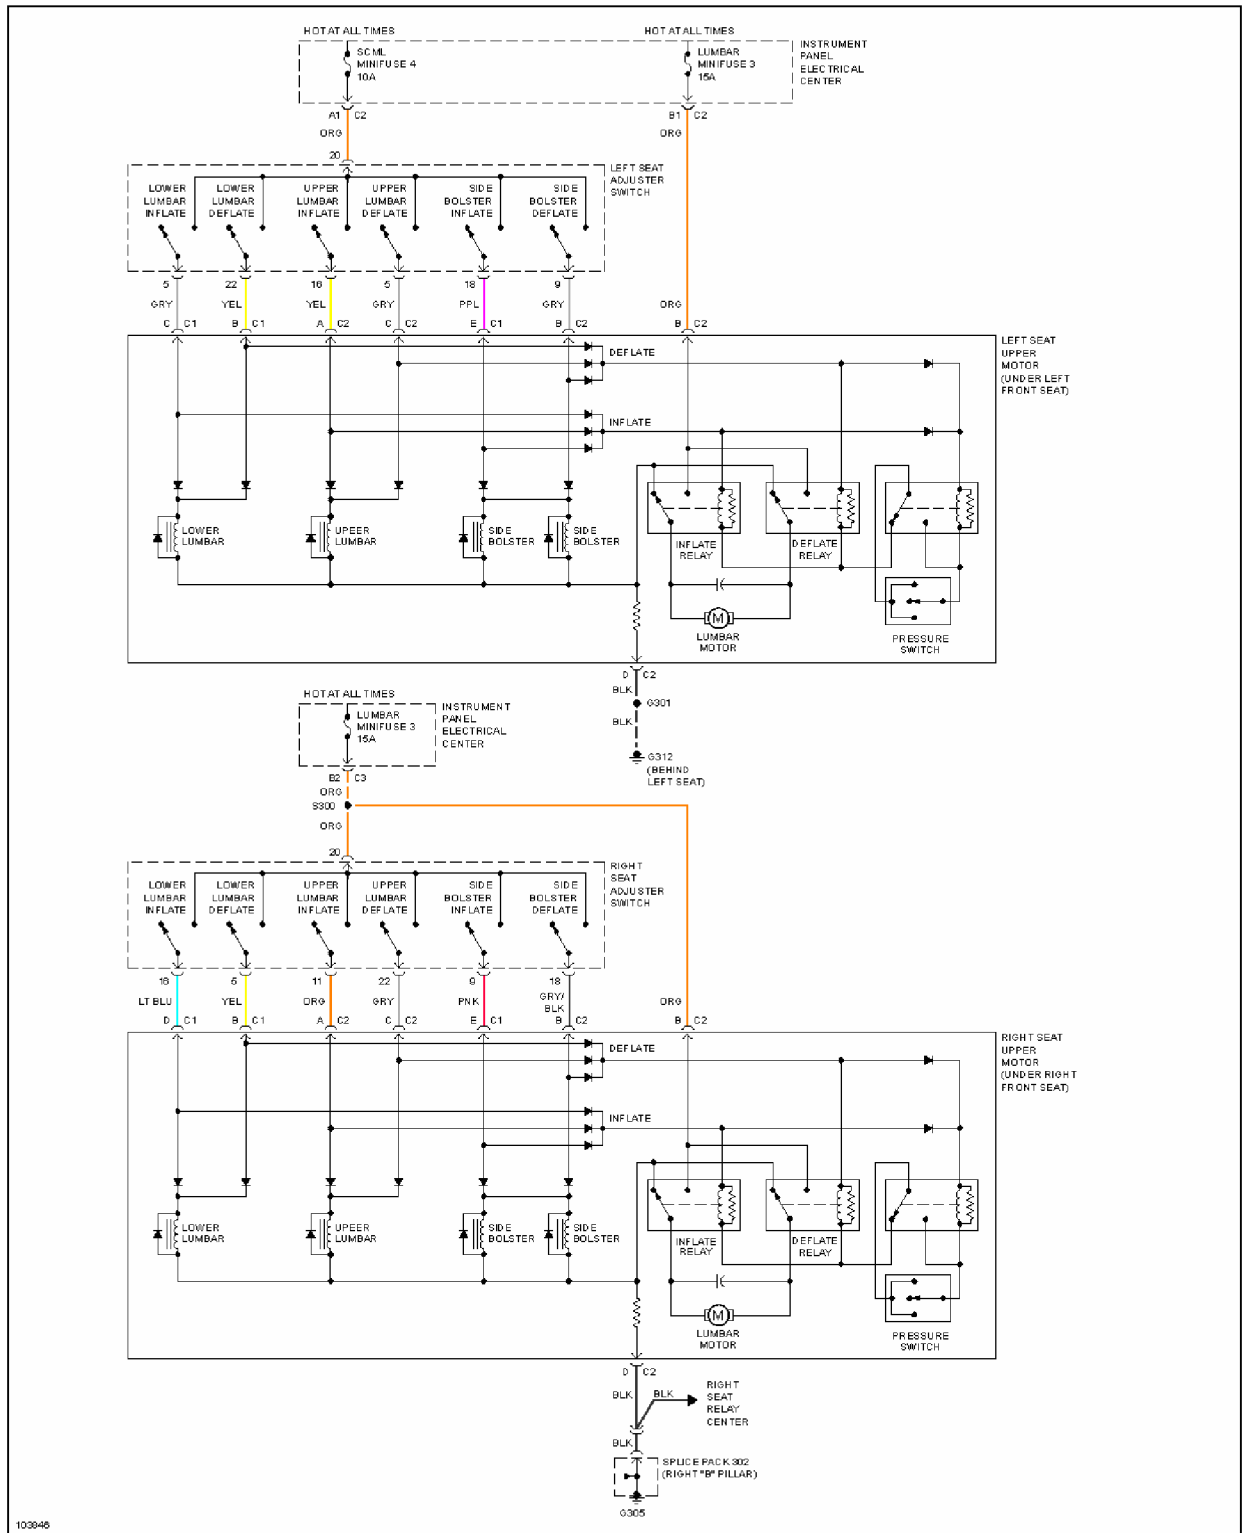

Fig. 33: Power Door Lock Circuit

POWER SEATS

1998 Chevrolet Corvette

1998 System Wiring Diagrams Chevrolet - Corvette

Fig. 34: 6-Way Power Seat Circuit

1998 Chevrolet Corvette

1998 System Wiring Diagrams Chevrolet - Corvette