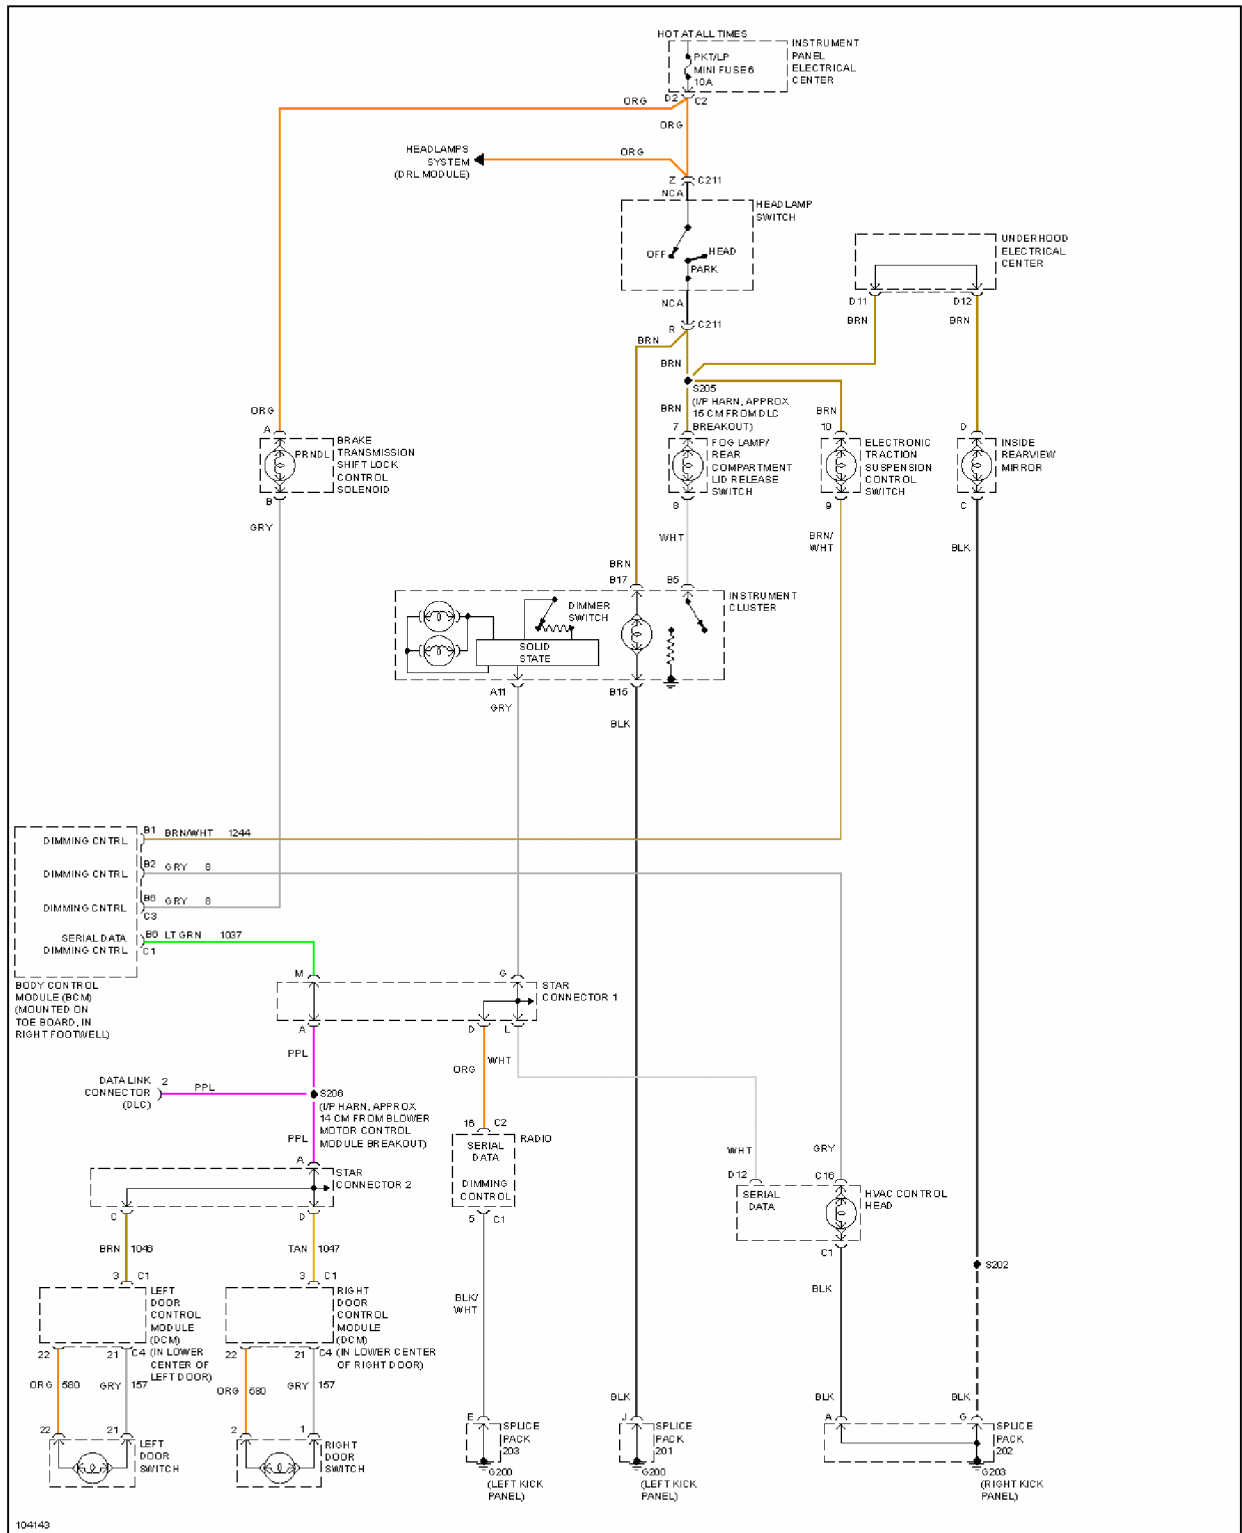

INTERIOR LIGHTS

1998 Chevrolet Corvette

1998 System Wiring Diagrams Chevrolet - Corvette

104144

Fig. 26: Courtesy Lamps Circuit

1998 Chevrolet Corvette

1998 System Wiring Diagrams Chevrolet - Corvette

Fig. 27: Instrument Illumination Circuit

MEMORY SYSTEMS

1998 Chevrolet Corvette

1998 System Wiring Diagrams Chevrolet - Corvette

Fig. 28: Memory Seat/Mirrors Circuit

POWER DISTRIBUTION

1998 Chevrolet Corvette

1998 System Wiring Diagrams Chevrolet - Corvette