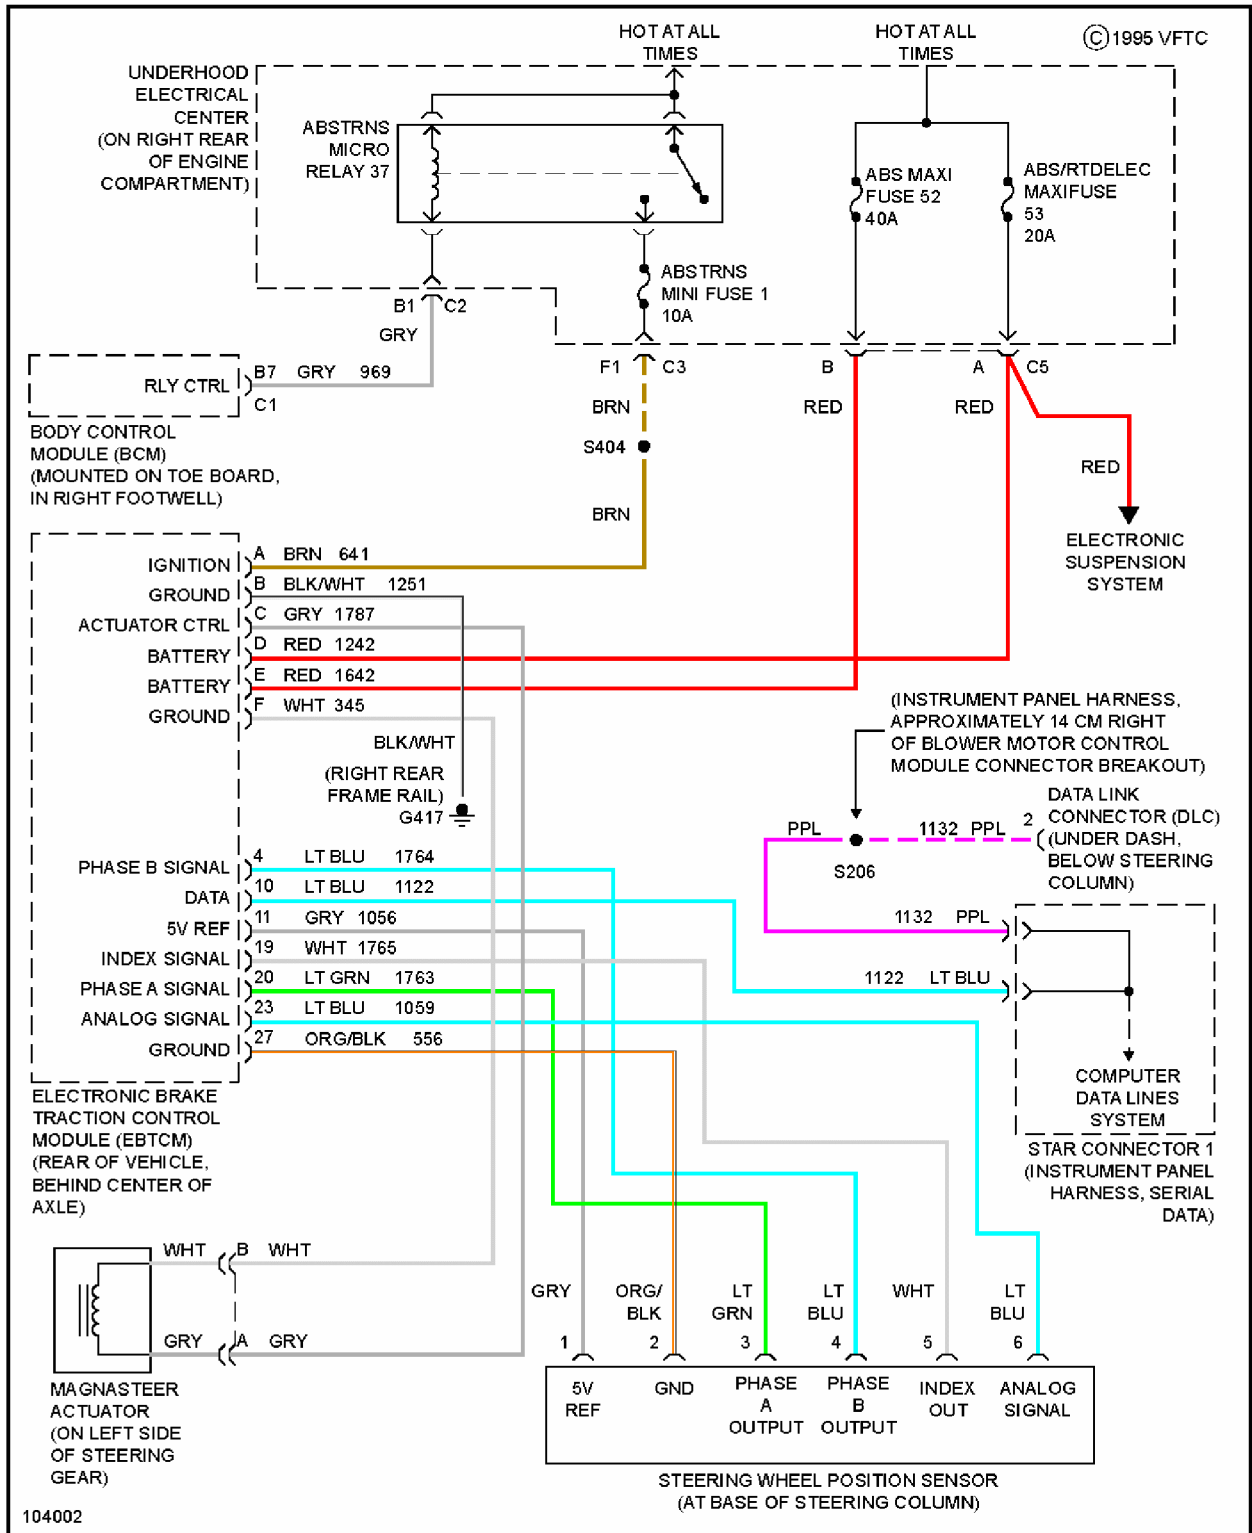

DEFOGGERS

1998 Chevrolet Corvette

1998 System Wiring Diagrams Chevrolet - Corvette

Fig. 10: Defogger Circuit

ELECTRONIC POWER STEERING

1998 Chevrolet Corvette

1998 System Wiring Diagrams Chevrolet - Corvette