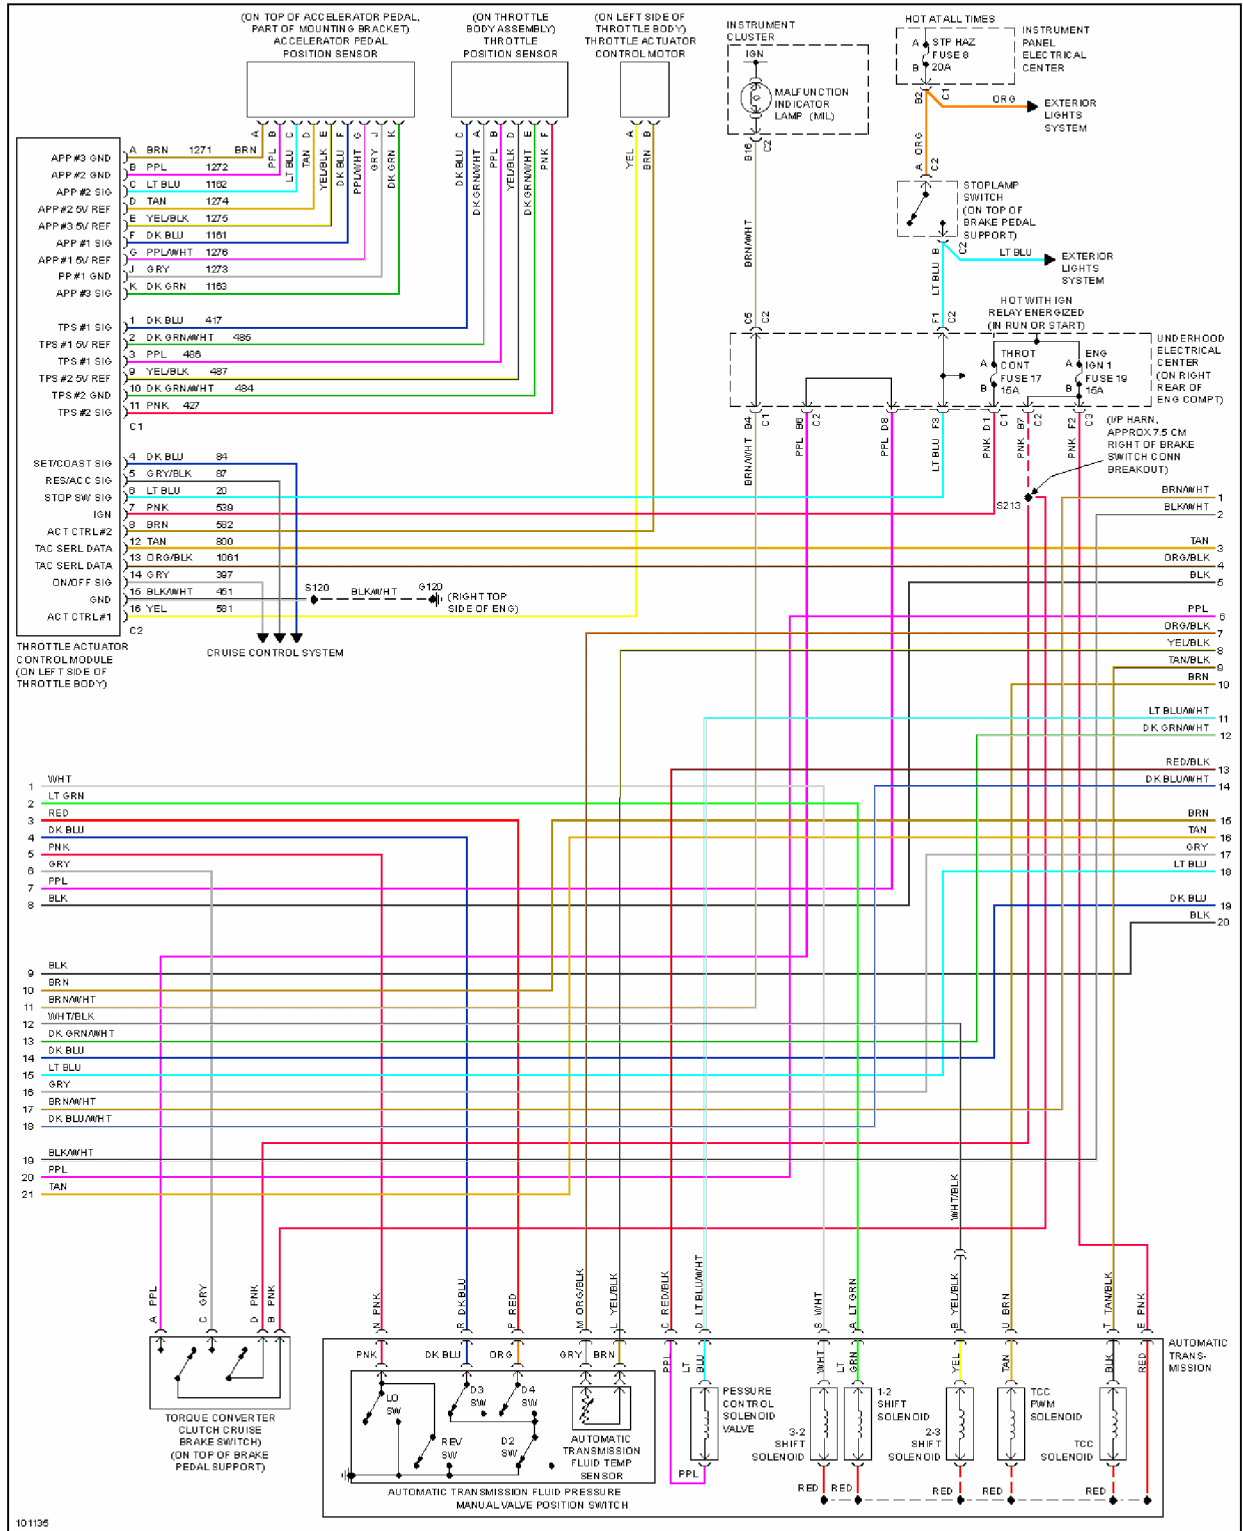

1998 System Wiring Diagrams Chevrolet - Corvette

5.7L

Fig. 13: 5.7L (VIN G), Engine Performance Circuits (1 of 4)

1998 Chevrolet Corvette

1998 System Wiring Diagrams Chevrolet - Corvette

Fig. 14: 5.7L (VIN G), Engine Performance Circuits (2 of 4)

1998 Chevrolet Corvette

1998 System Wiring Diagrams Chevrolet - Corvette

Fig. 15: 5.7L (VIN G), Engine Performance Circuits (3 of 4)

1998 Chevrolet Corvette

1998 System Wiring Diagrams Chevrolet - Corvette

Fig. 16: 5.7L (VIN G), Engine Performance Circuits (4 of 4)

EXTERIOR LIGHTS

1998 Chevrolet Corvette

1998 System Wiring Diagrams Chevrolet - Corvette

103926

Fig. 17: Backup Lamps Circuit

1998 Chevrolet Corvette