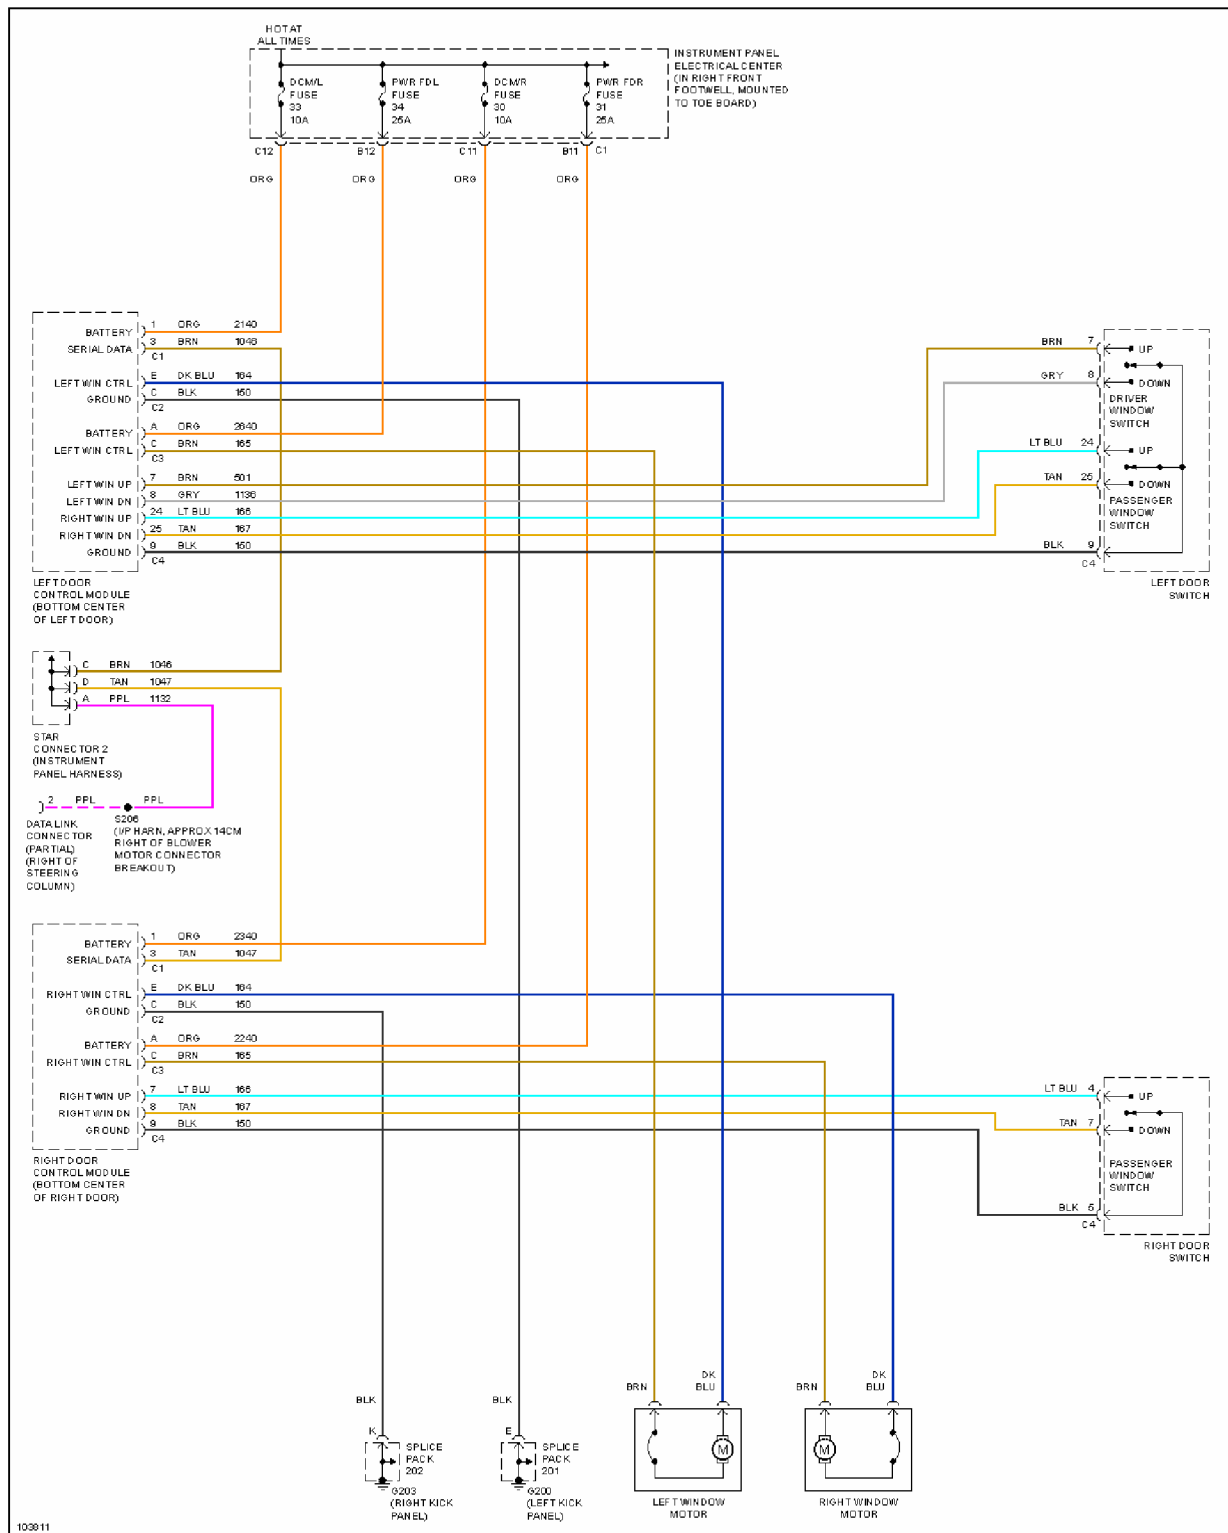

Fig. 35: Lumbar Circuit

POWER WINDOWS

1998 Chevrolet Corvette

1998 System Wiring Diagrams Chevrolet - Corvette

Fig. 36: Power Window Circuit

RADIO

1998 Chevrolet Corvette

1998 System Wiring Diagrams Chevrolet - Corvette

Fig. 37: Radio Circuits, W/ Bose System

1998 Chevrolet Corvette

1998 System Wiring Diagrams Chevrolet - Corvette

Fig. 38: Radio Circuits, W/O Bose System

SHIFT INTERLOCKS

1998 Chevrolet Corvette

1998 System Wiring Diagrams Chevrolet - Corvette