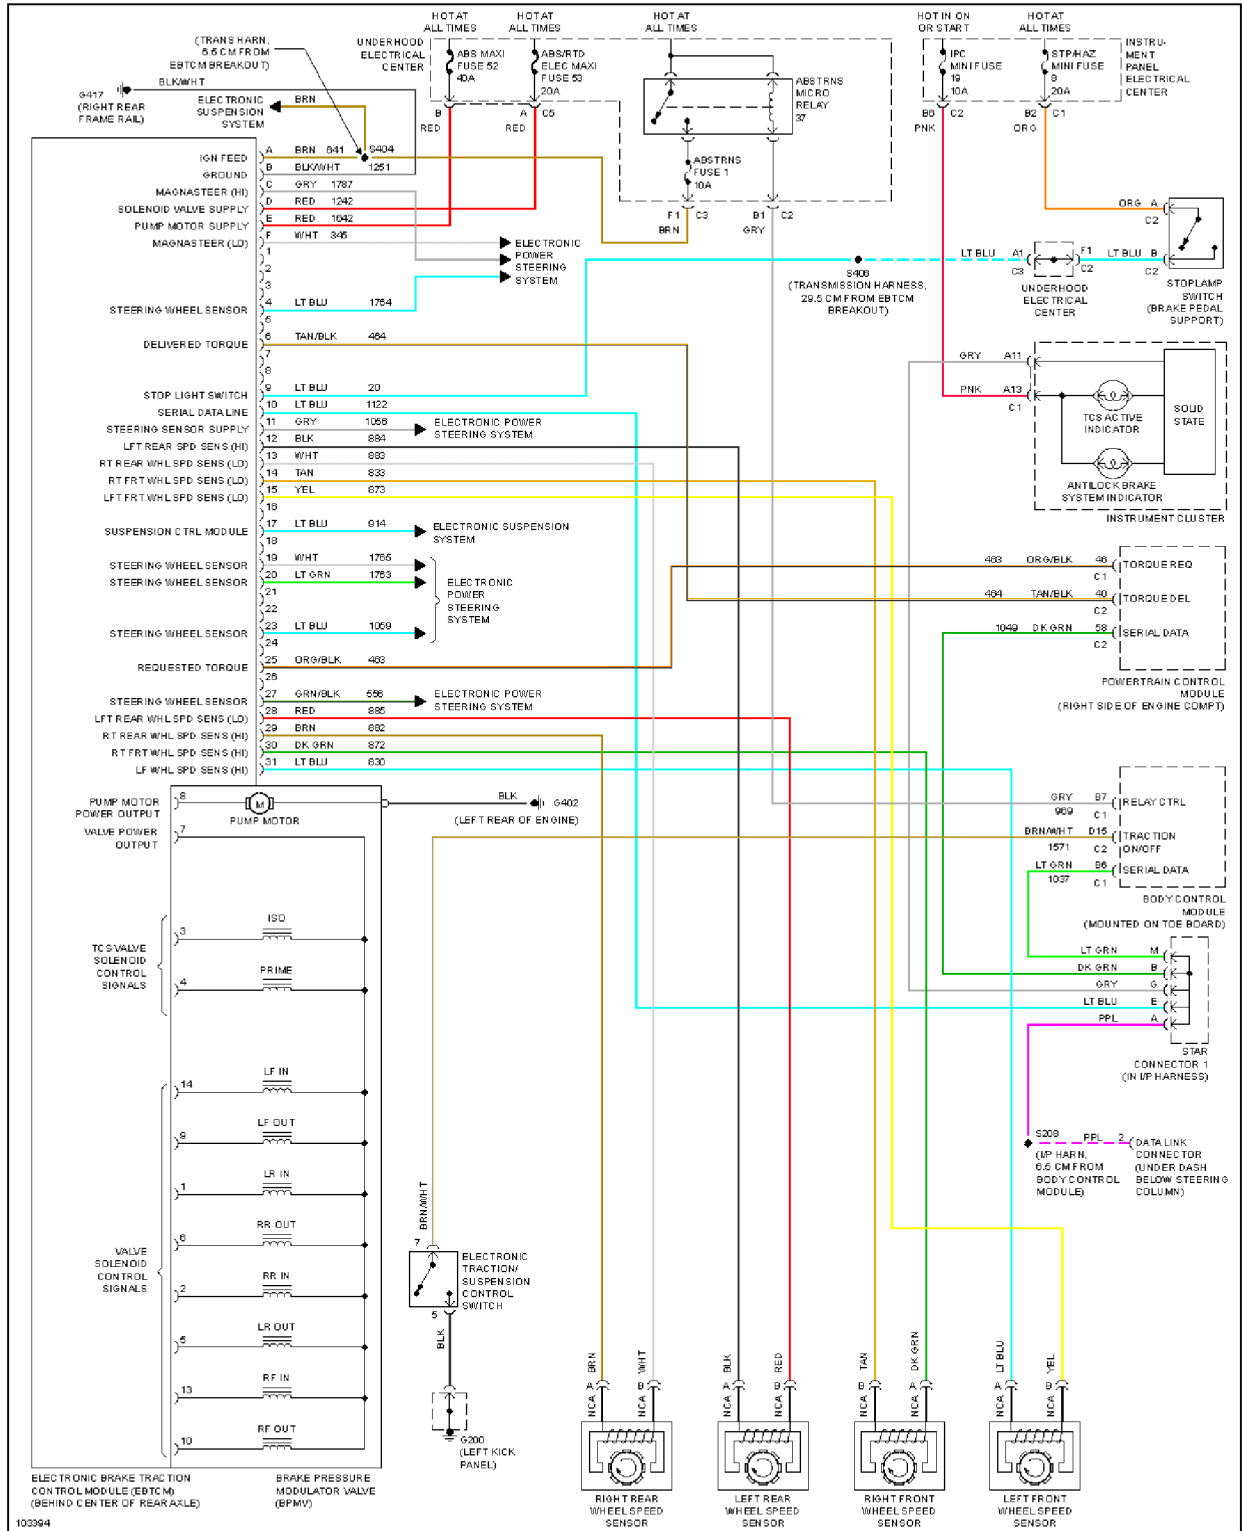

Fig. 3: Compressor Circuit

ANTI-LOCK BRAKES

1998 Chevrolet Corvette

1998 System Wiring Diagrams Chevrolet - Corvette

Fig. 4: Anti-lock Brake Circuits

ANTI-THEFT

1998 Chevrolet Corvette

1998 System Wiring Diagrams Chevrolet - Corvette

Fig. 5: Anti-theft Circuit

BODY COMPUTER

1998 Chevrolet Corvette

1998 System Wiring Diagrams Chevrolet - Corvette

1998 Chevrolet Corvette

1998 System Wiring Diagrams Chevrolet - Corvette

Fig. 7: Computer Data Lines