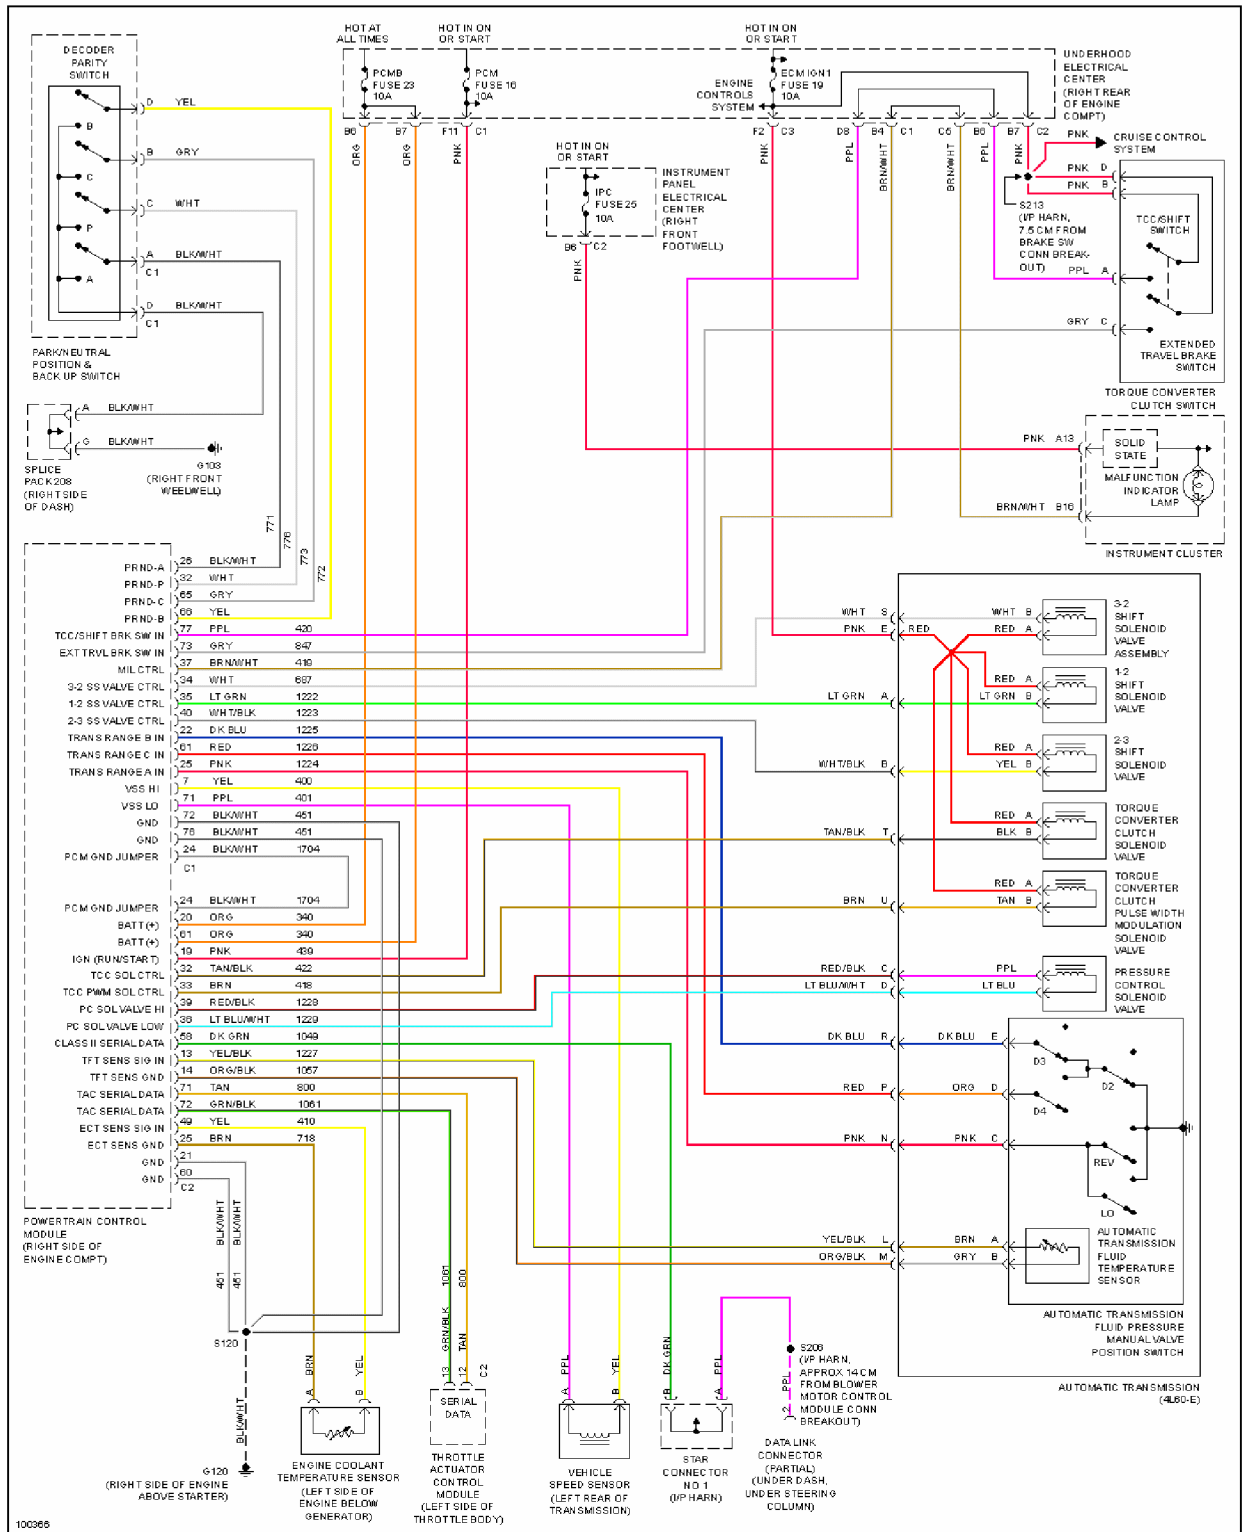

Fig. 41: Starting Circuit

SUPPLEMENTAL RESTRAINTS

1998 Chevrolet Corvette

1998 System Wiring Diagrams Chevrolet - Corvette

Fig. 42: Supplemental Restraint Circuit

TRANSMISSION

1998 Chevrolet Corvette

1998 System Wiring Diagrams Chevrolet - Corvette

5.7L

Fig. 43: 5.7L (VIN G), Transmission Circuit, A/T

1998 Chevrolet Corvette

1998 System Wiring Diagrams Chevrolet - Corvette

Fig. 44: 5.7L (VIN G), Transmission Circuit, M/T

TRUNK, TAILGATE, FUEL DOOR

1998 Chevrolet Corvette

1998 System Wiring Diagrams Chevrolet - Corvette

Fig. 45: Fuel Door Release Circuit

1998 Chevrolet Corvette

1998 System Wiring Diagrams Chevrolet - Corvette

Fig. 46: Hatch Release Circuit

WARNING SYSTEMS

1998 Chevrolet Corvette

1998 System Wiring Diagrams Chevrolet - Corvette

Fig. 47: Warning System Circuits

WIPER/WASHER

1998 Chevrolet Corvette

1998 System Wiring Diagrams Chevrolet - Corvette

Fig. 48: Wiper/Washer Circuit