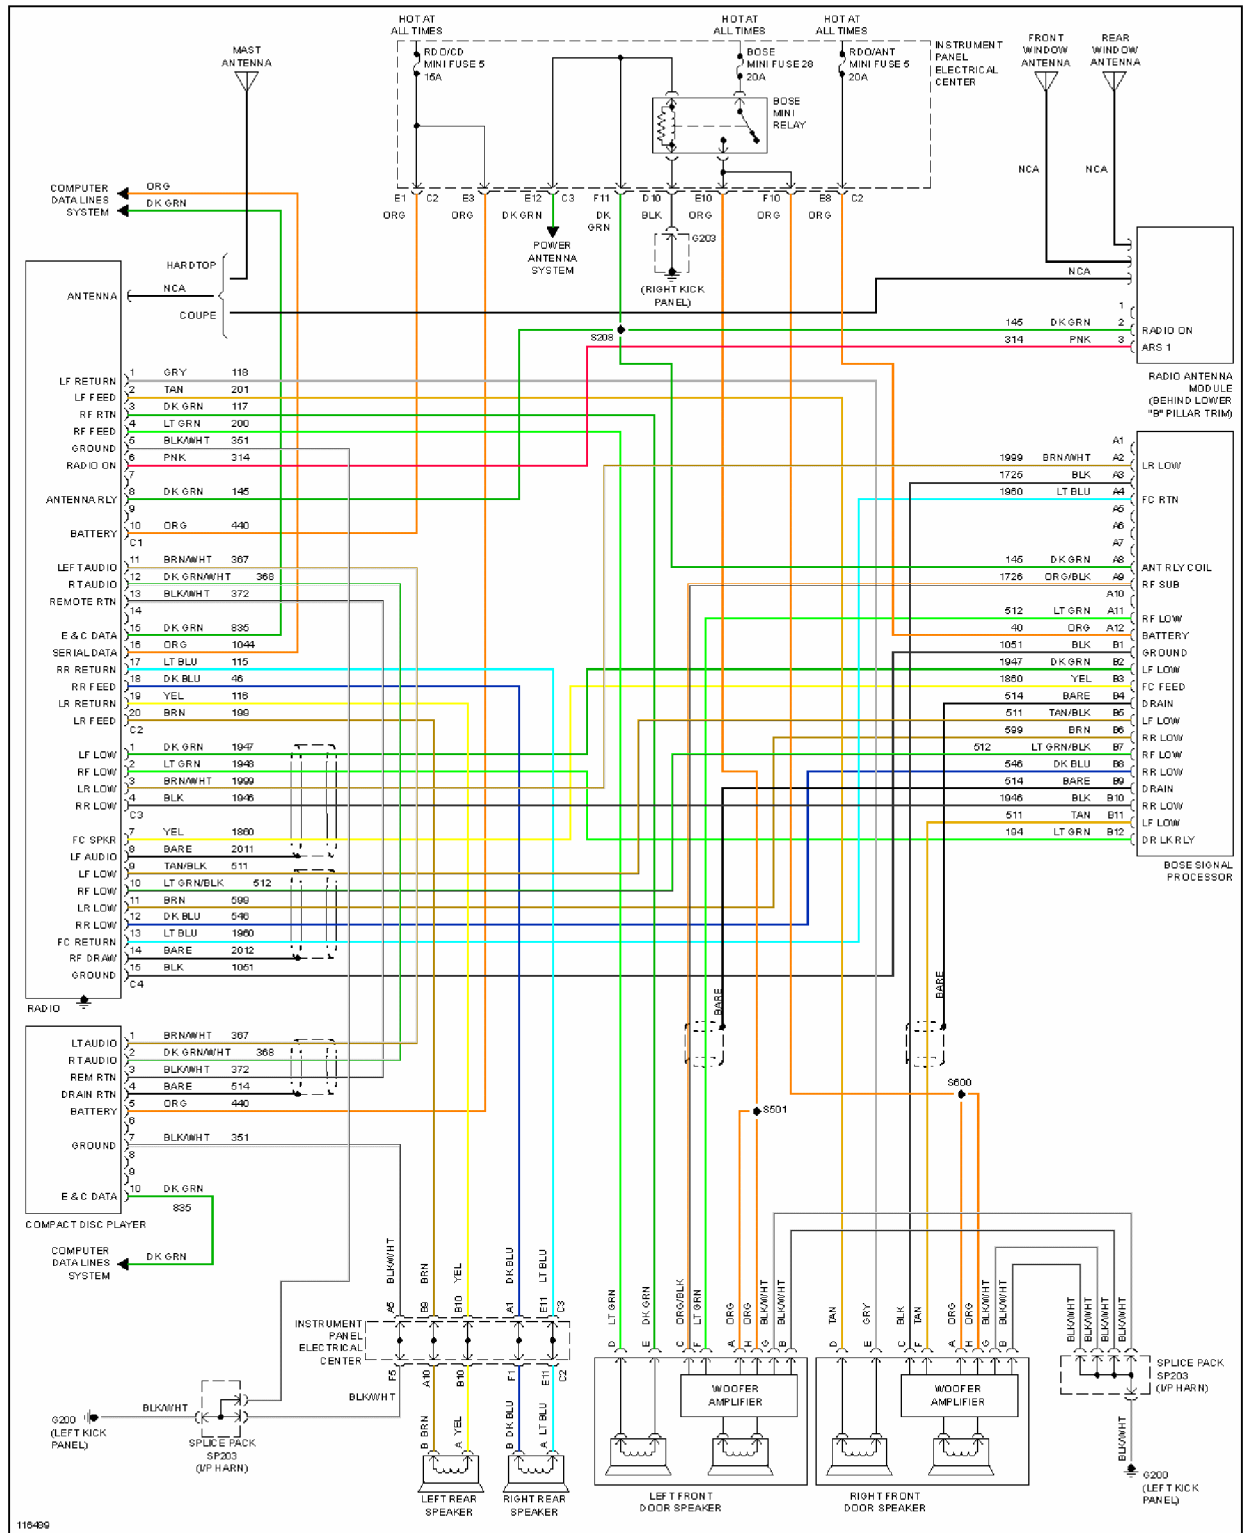

Fig. 35: Lumbar Circuit

POWER WINDOWS

1998 Chevrolet Corvette

1998 System Wiring Diagrams Chevrolet - Corvette

Fig. 36: Power Window Circuit

RADIO

1998 Chevrolet Corvette

1998 System Wiring Diagrams Chevrolet - Corvette

Fig. 37: Radio Circuits, W/ Bose System

1998 Chevrolet Corvette

1998 System Wiring Diagrams Chevrolet - Corvette

Fig. 38: Radio Circuits, W/O Bose System

SHIFT INTERLOCKS

1998 Chevrolet Corvette

1998 System Wiring Diagrams Chevrolet - Corvette