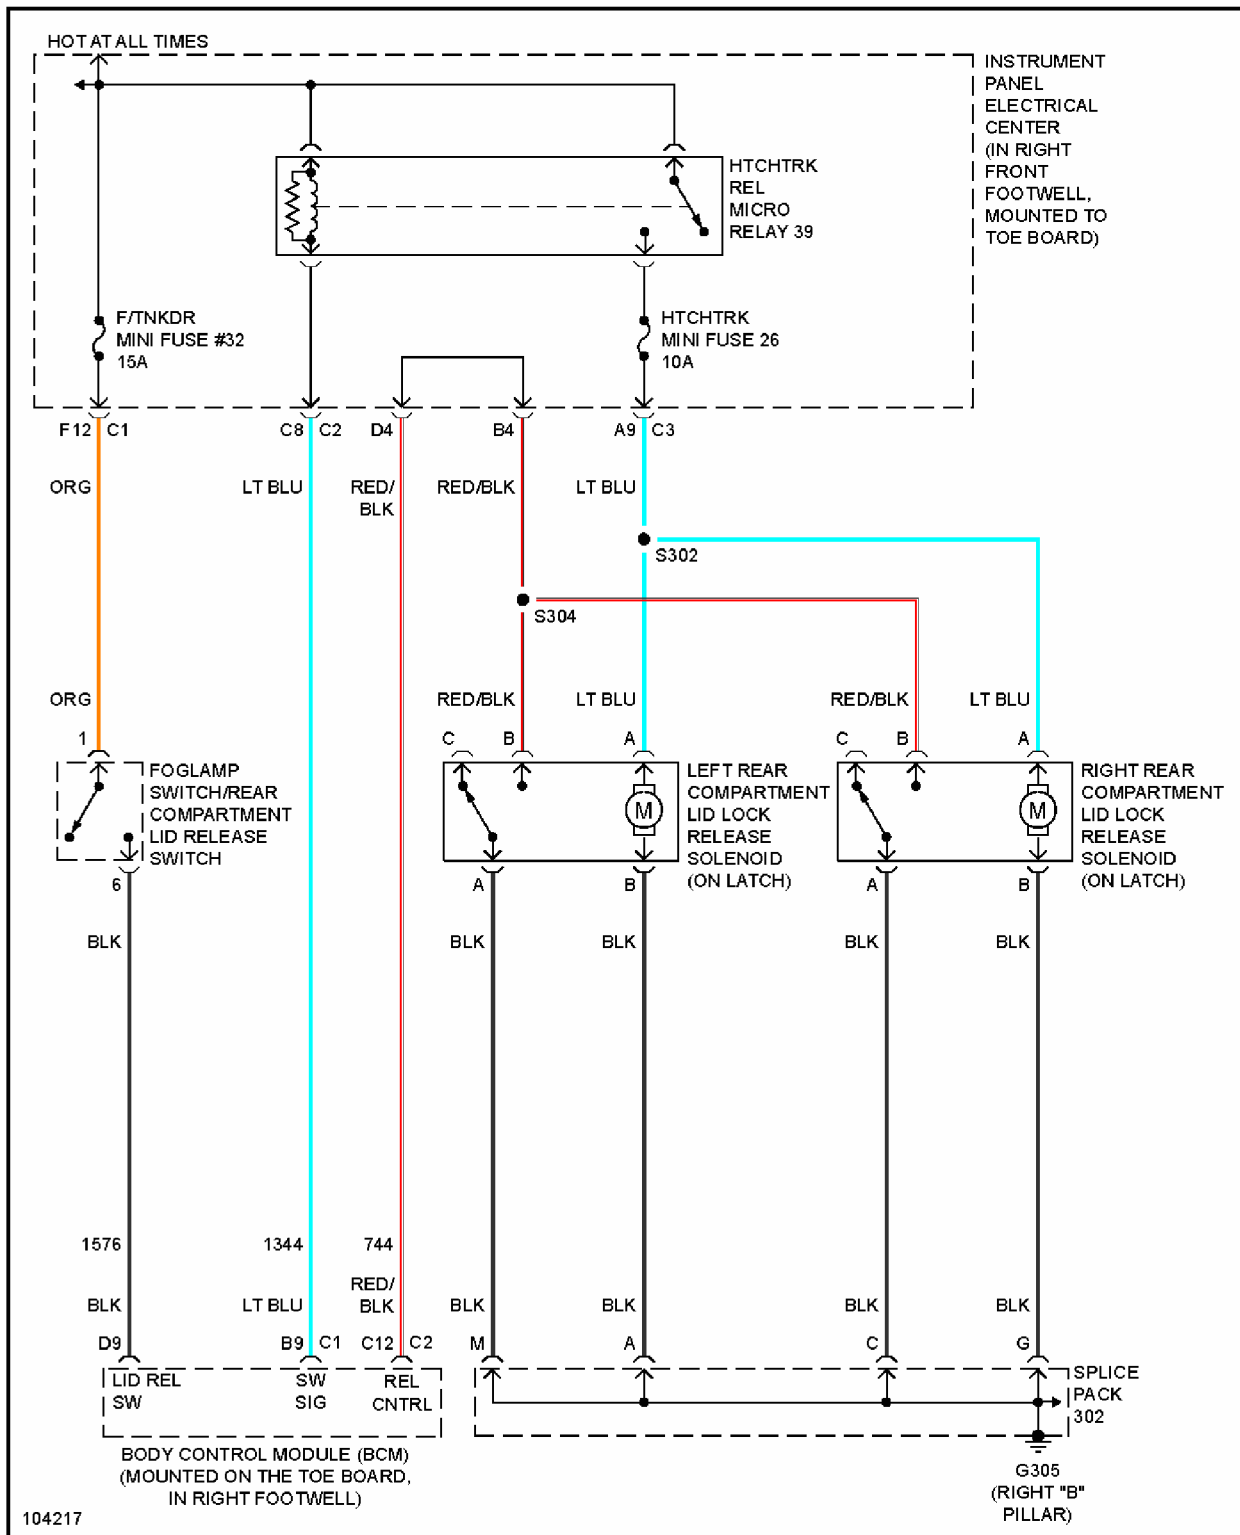

5.7L

Fig. 43: 5.7L (VIN G), Transmission Circuit, A/T

1998 Chevrolet Corvette

1998 System Wiring Diagrams Chevrolet - Corvette

Fig. 44: 5.7L (VIN G), Transmission Circuit, M/T

TRUNK, TAILGATE, FUEL DOOR

1998 Chevrolet Corvette

1998 System Wiring Diagrams Chevrolet - Corvette

Fig. 45: Fuel Door Release Circuit

1998 Chevrolet Corvette

1998 System Wiring Diagrams Chevrolet - Corvette

Fig. 46: Hatch Release Circuit

WARNING SYSTEMS

1998 Chevrolet Corvette

1998 System Wiring Diagrams Chevrolet - Corvette

Fig. 47: Warning System Circuits

WIPER/WASHER

1998 Chevrolet Corvette

1998 System Wiring Diagrams Chevrolet - Corvette

Fig. 48: Wiper/Washer Circuit