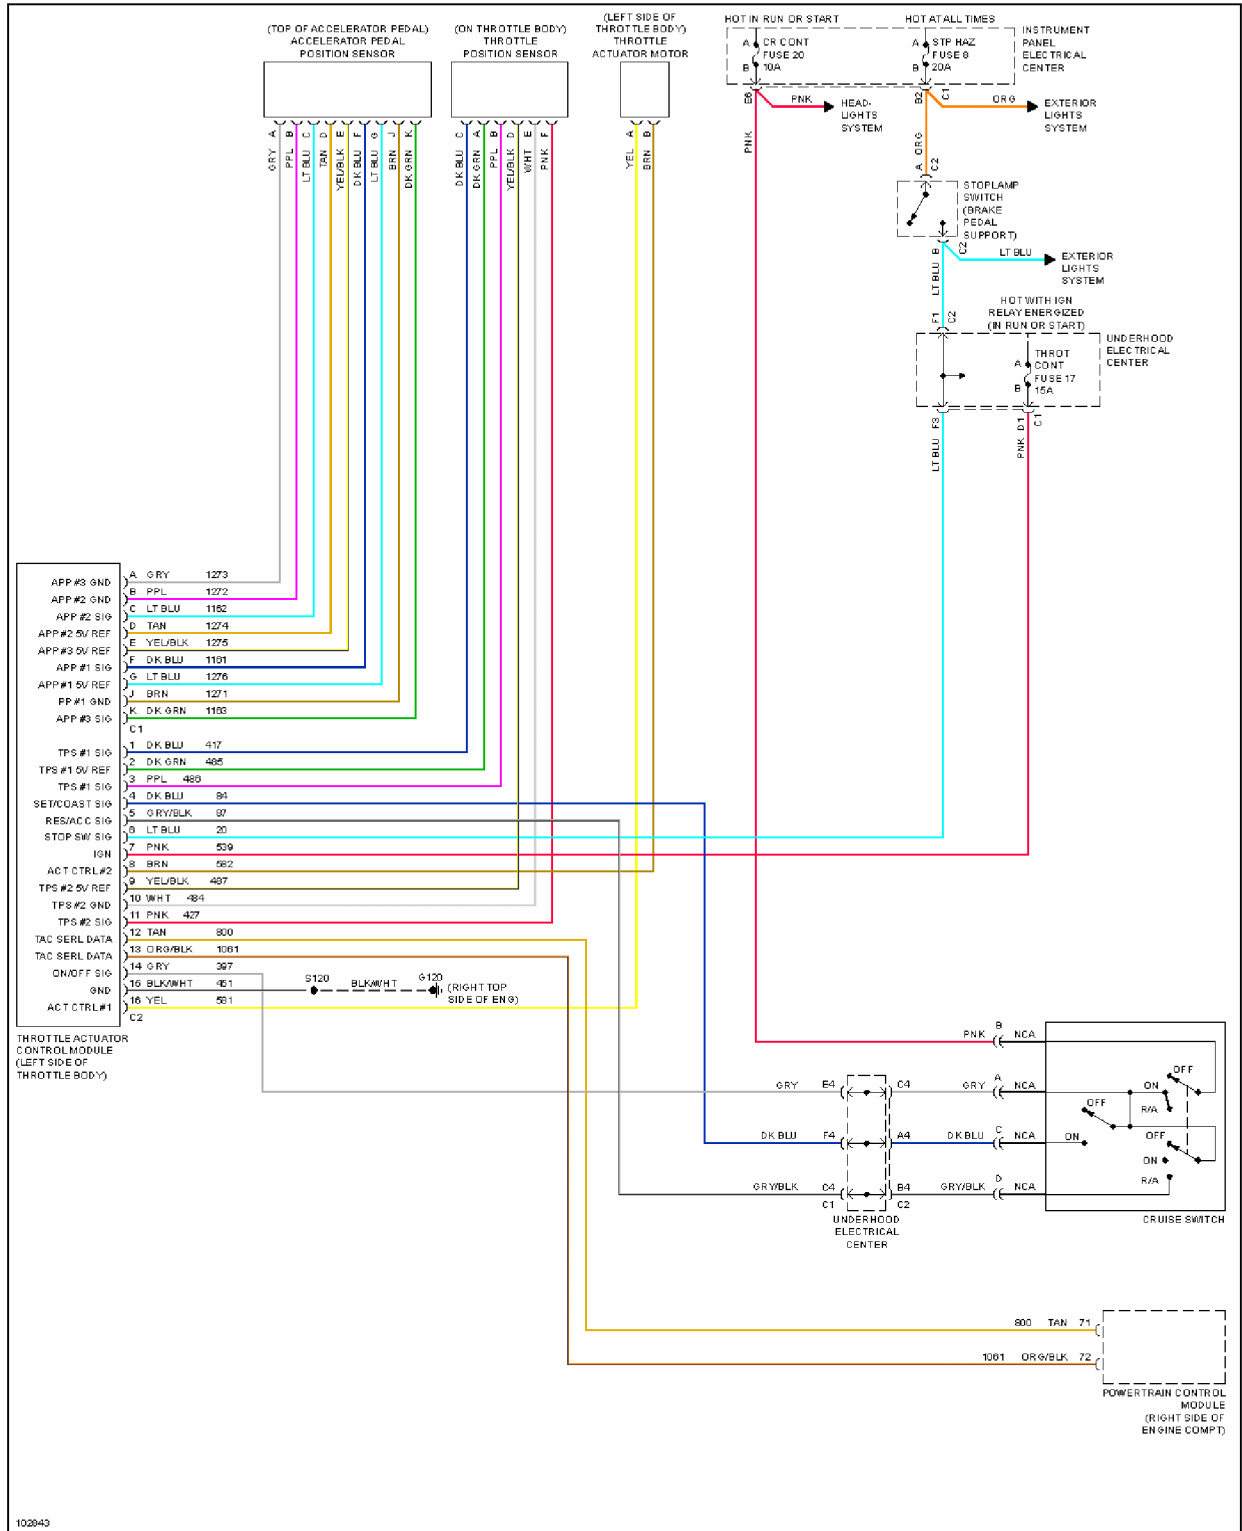

Fig. 5: Anti-theft Circuit

BODY COMPUTER

1998 Chevrolet Corvette

1998 System Wiring Diagrams Chevrolet - Corvette

1998 Chevrolet Corvette

1998 System Wiring Diagrams Chevrolet - Corvette

Fig. 7: Computer Data Lines

COOLING FAN

1998 Chevrolet Corvette

1998 System Wiring Diagrams Chevrolet - Corvette

Fig. 8: Cooling Fan Circuit

CRUISE CONTROL

1998 Chevrolet Corvette

1998 System Wiring Diagrams Chevrolet - Corvette

Fig. 9: Cruise Control Circuit

DEFOGGERS

1998 Chevrolet Corvette

1998 System Wiring Diagrams Chevrolet - Corvette

Fig. 10: Defogger Circuit

ELECTRONIC POWER STEERING

1998 Chevrolet Corvette

1998 System Wiring Diagrams Chevrolet - Corvette