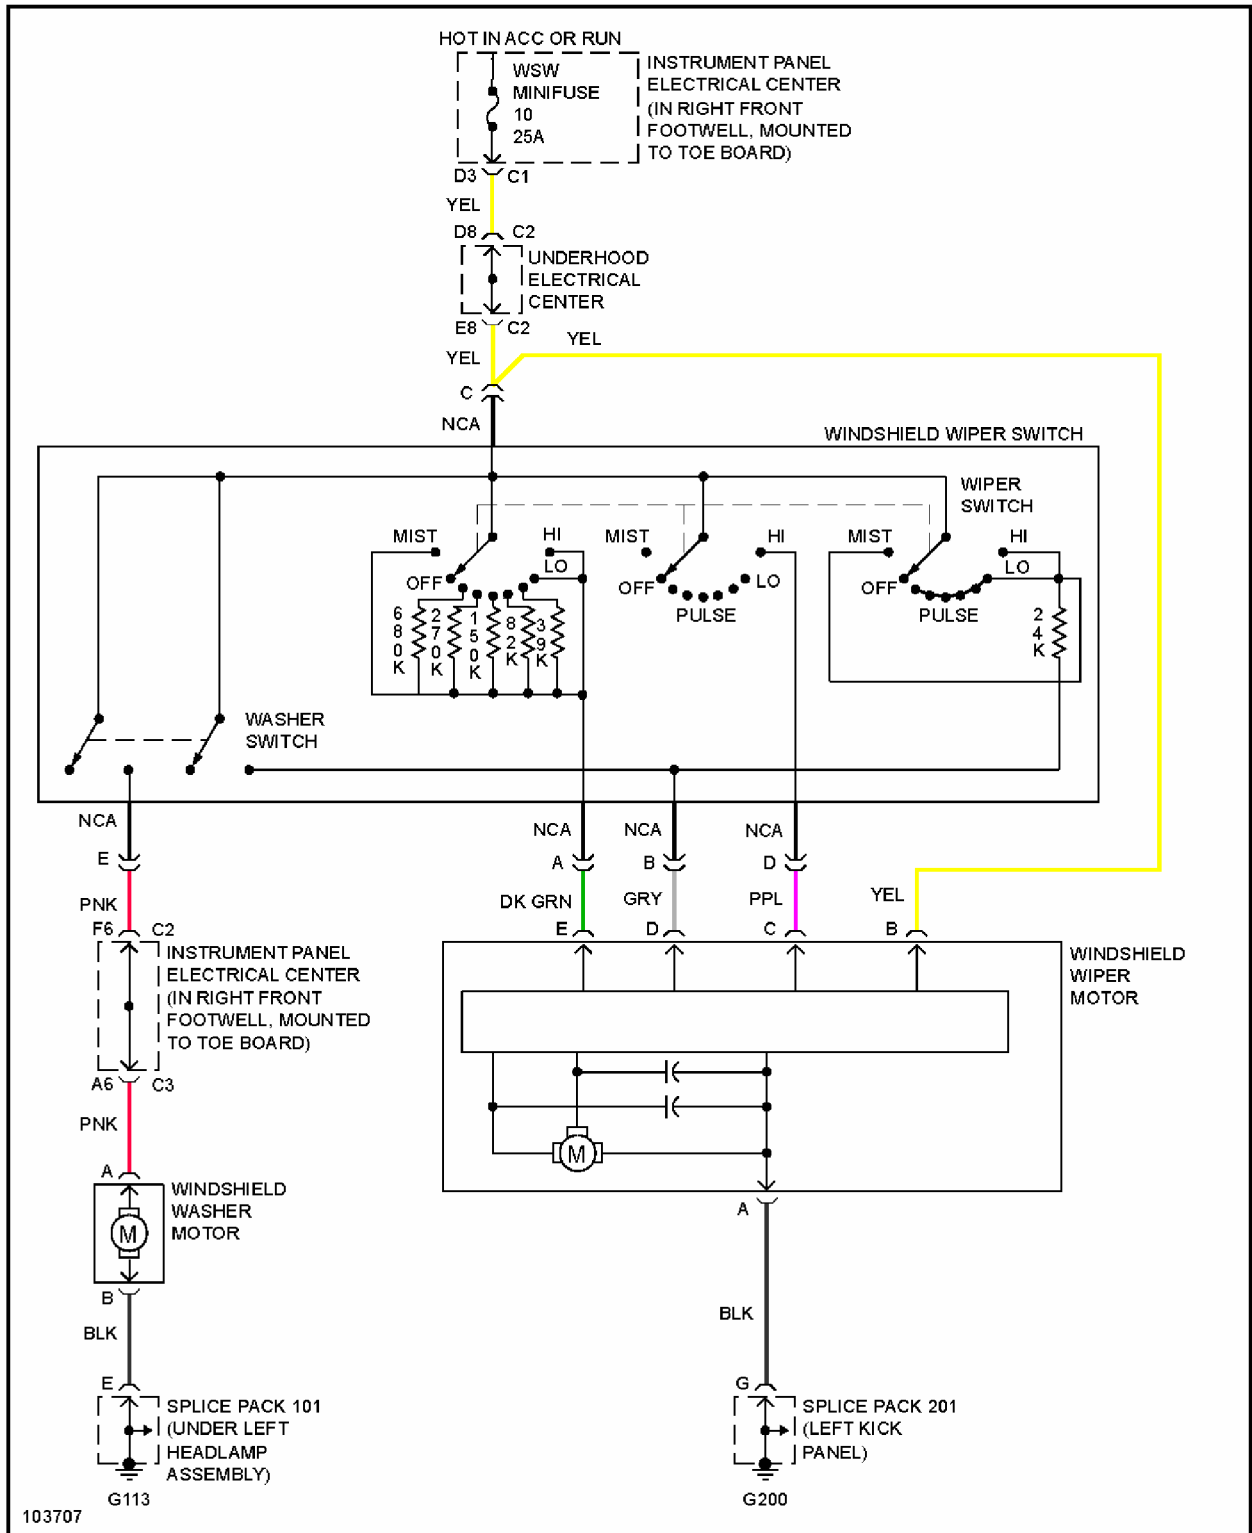

1998 System Wiring Diagrams Chevrolet - Corvette

Fig. 47: Warning System Circuits

WIPER/WASHER

1998 Chevrolet Corvette

1998 System Wiring Diagrams Chevrolet - Corvette

Fig. 48: Wiper/Washer Circuit