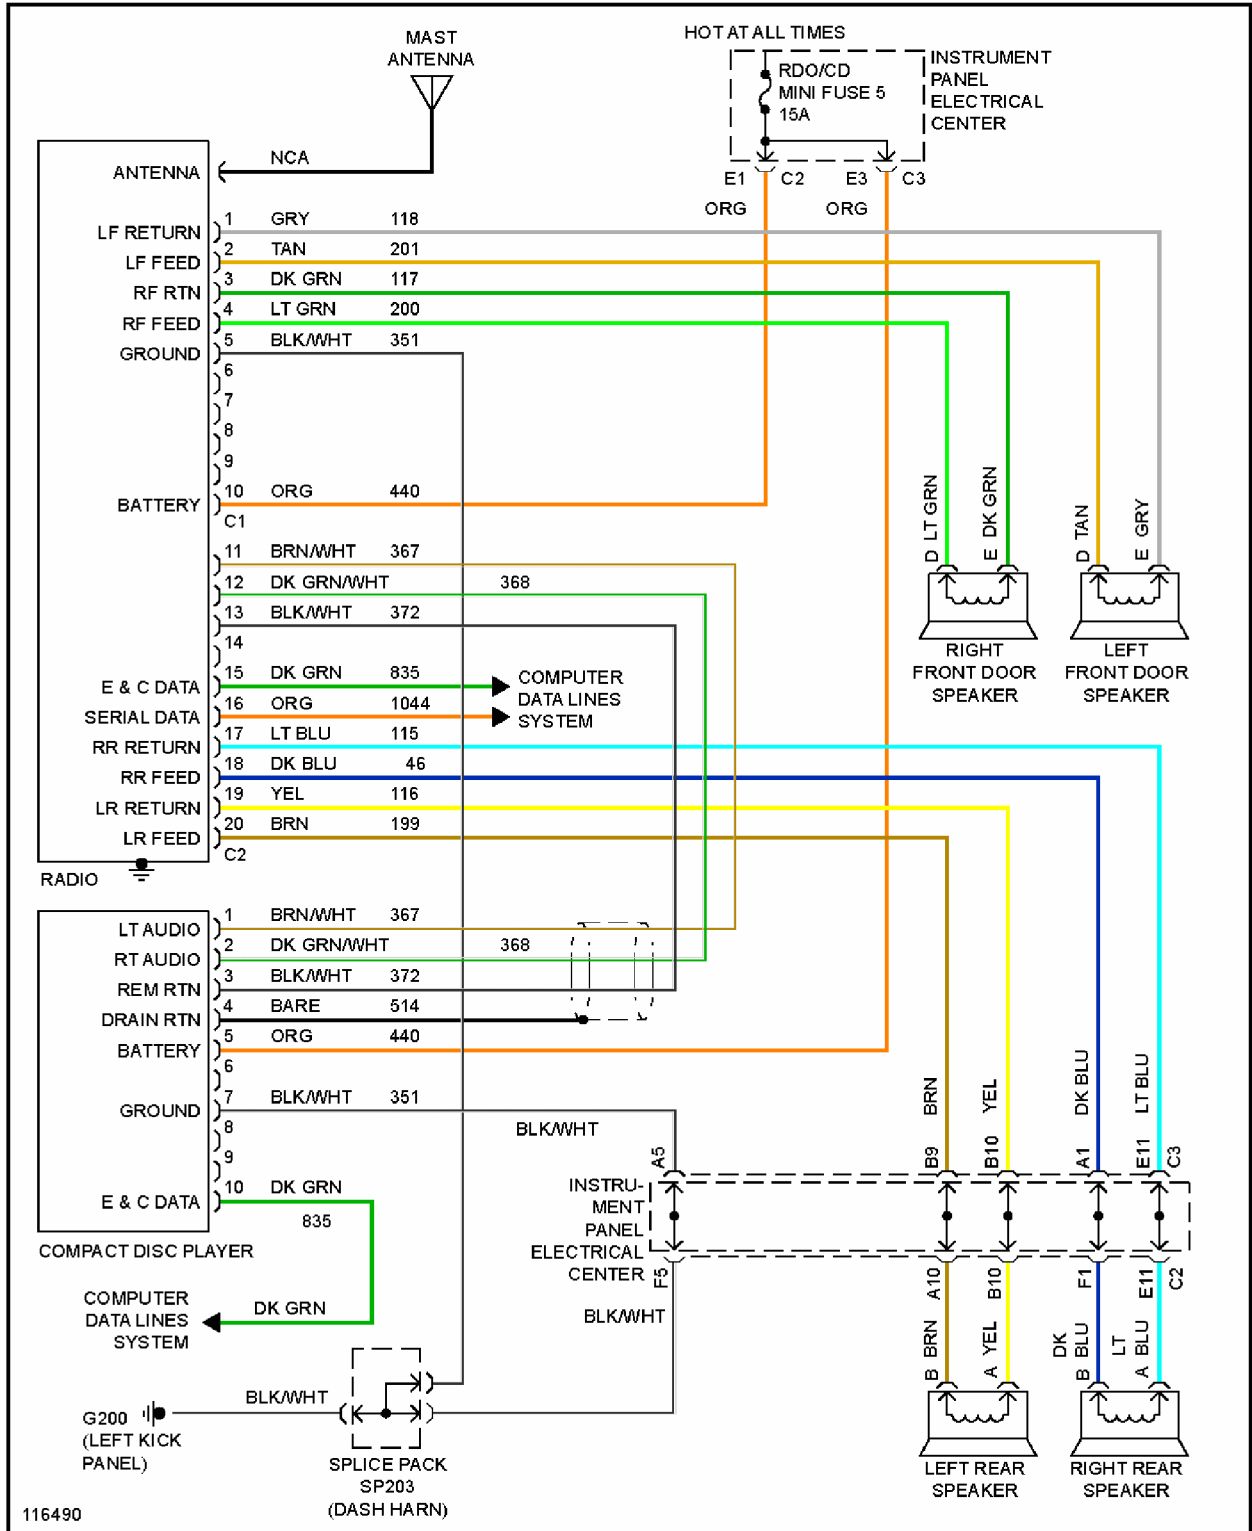

Fig. 37: Radio Circuits, W/ Bose System

1998 Chevrolet Corvette

1998 System Wiring Diagrams Chevrolet - Corvette

Fig. 38: Radio Circuits, W/O Bose System

SHIFT INTERLOCKS

1998 Chevrolet Corvette

1998 System Wiring Diagrams Chevrolet - Corvette

Fig. 39: Shift Interlock Circuit

STARTING/CHARGING

1998 Chevrolet Corvette

1998 System Wiring Diagrams Chevrolet - Corvette

Fig. 40: Charging Circuit

1998 Chevrolet Corvette

1998 System Wiring Diagrams Chevrolet - Corvette