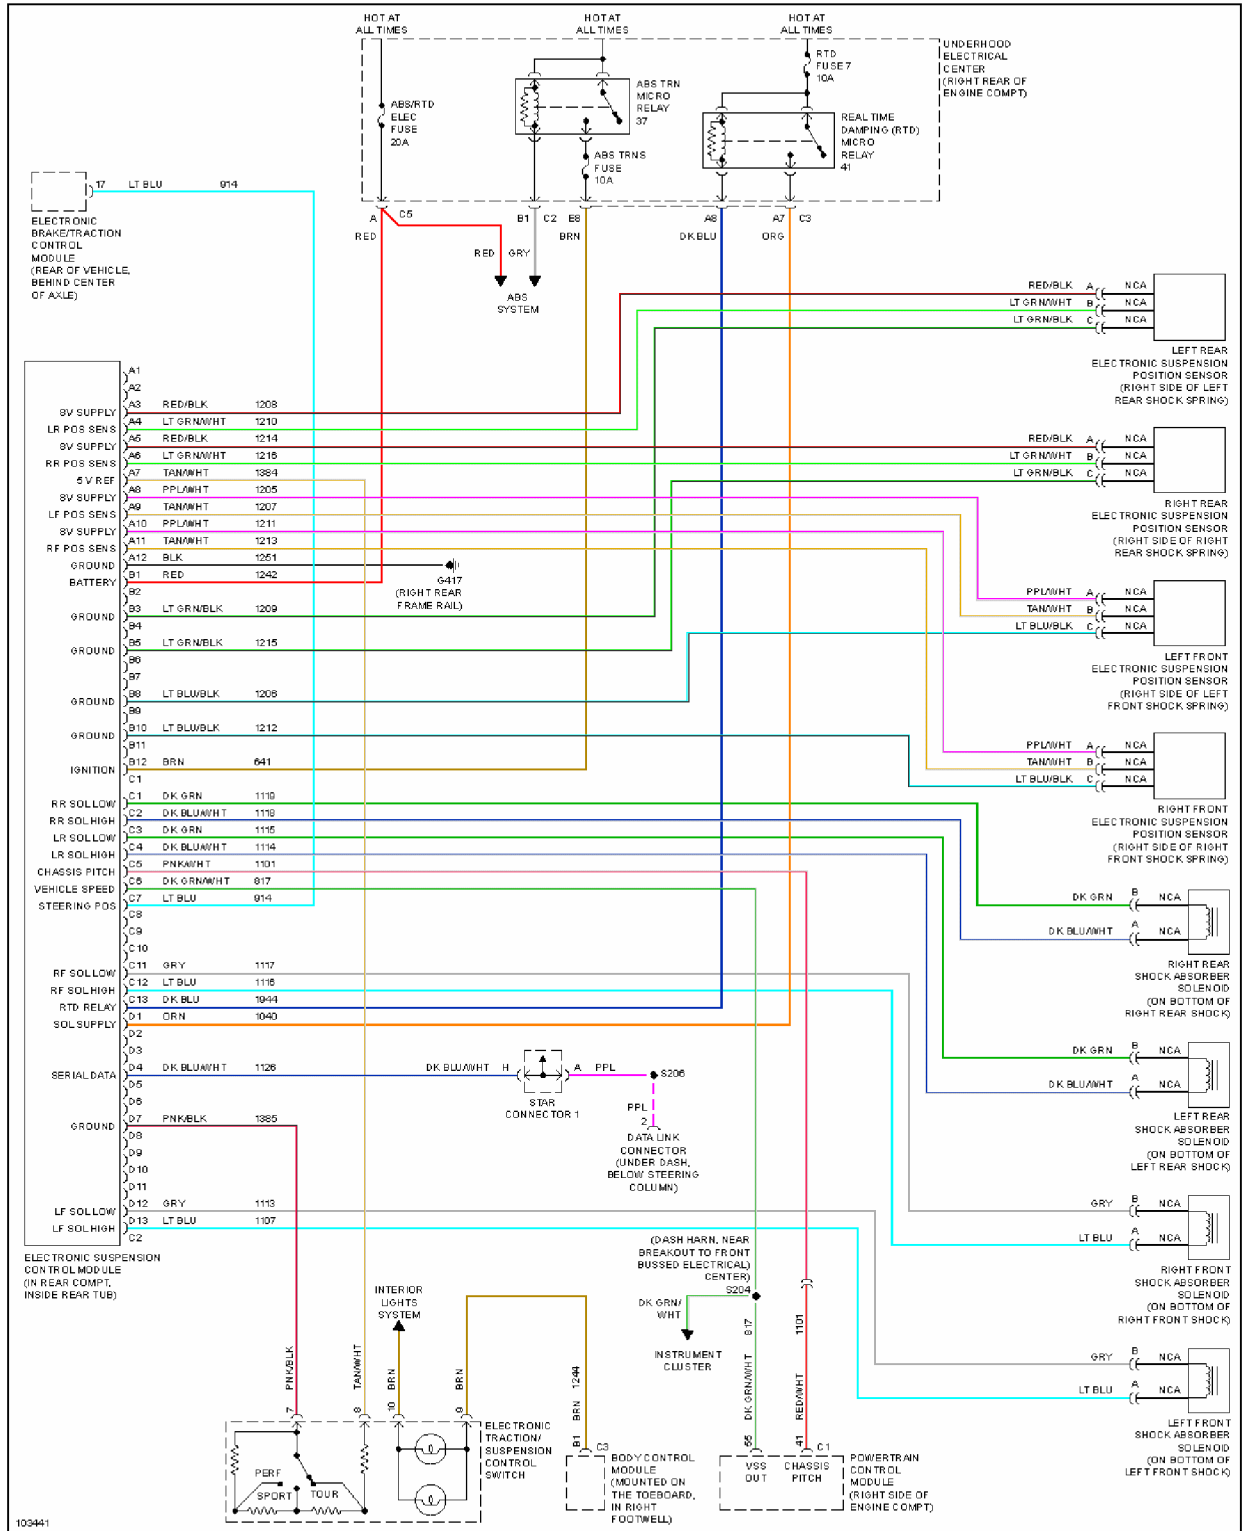

DEFOGGERS

1998 Chevrolet Corvette

1998 System Wiring Diagrams Chevrolet - Corvette

Fig. 10: Defogger Circuit

ELECTRONIC POWER STEERING

1998 Chevrolet Corvette

1998 System Wiring Diagrams Chevrolet - Corvette

Fig. 11: Electronic Power Steering Circuit

ELECTRONIC SUSPENSION

1998 Chevrolet Corvette

1998 System Wiring Diagrams Chevrolet - Corvette

Fig. 12: Electronic Suspension Circuit

ENGINE PERFORMANCE

1998 Chevrolet Corvette

1998 System Wiring Diagrams Chevrolet - Corvette

5.7L

Fig. 13: 5.7L (VIN G), Engine Performance Circuits (1 of 4)

1998 Chevrolet Corvette

1998 System Wiring Diagrams Chevrolet - Corvette

Fig. 14: 5.7L (VIN G), Engine Performance Circuits (2 of 4)