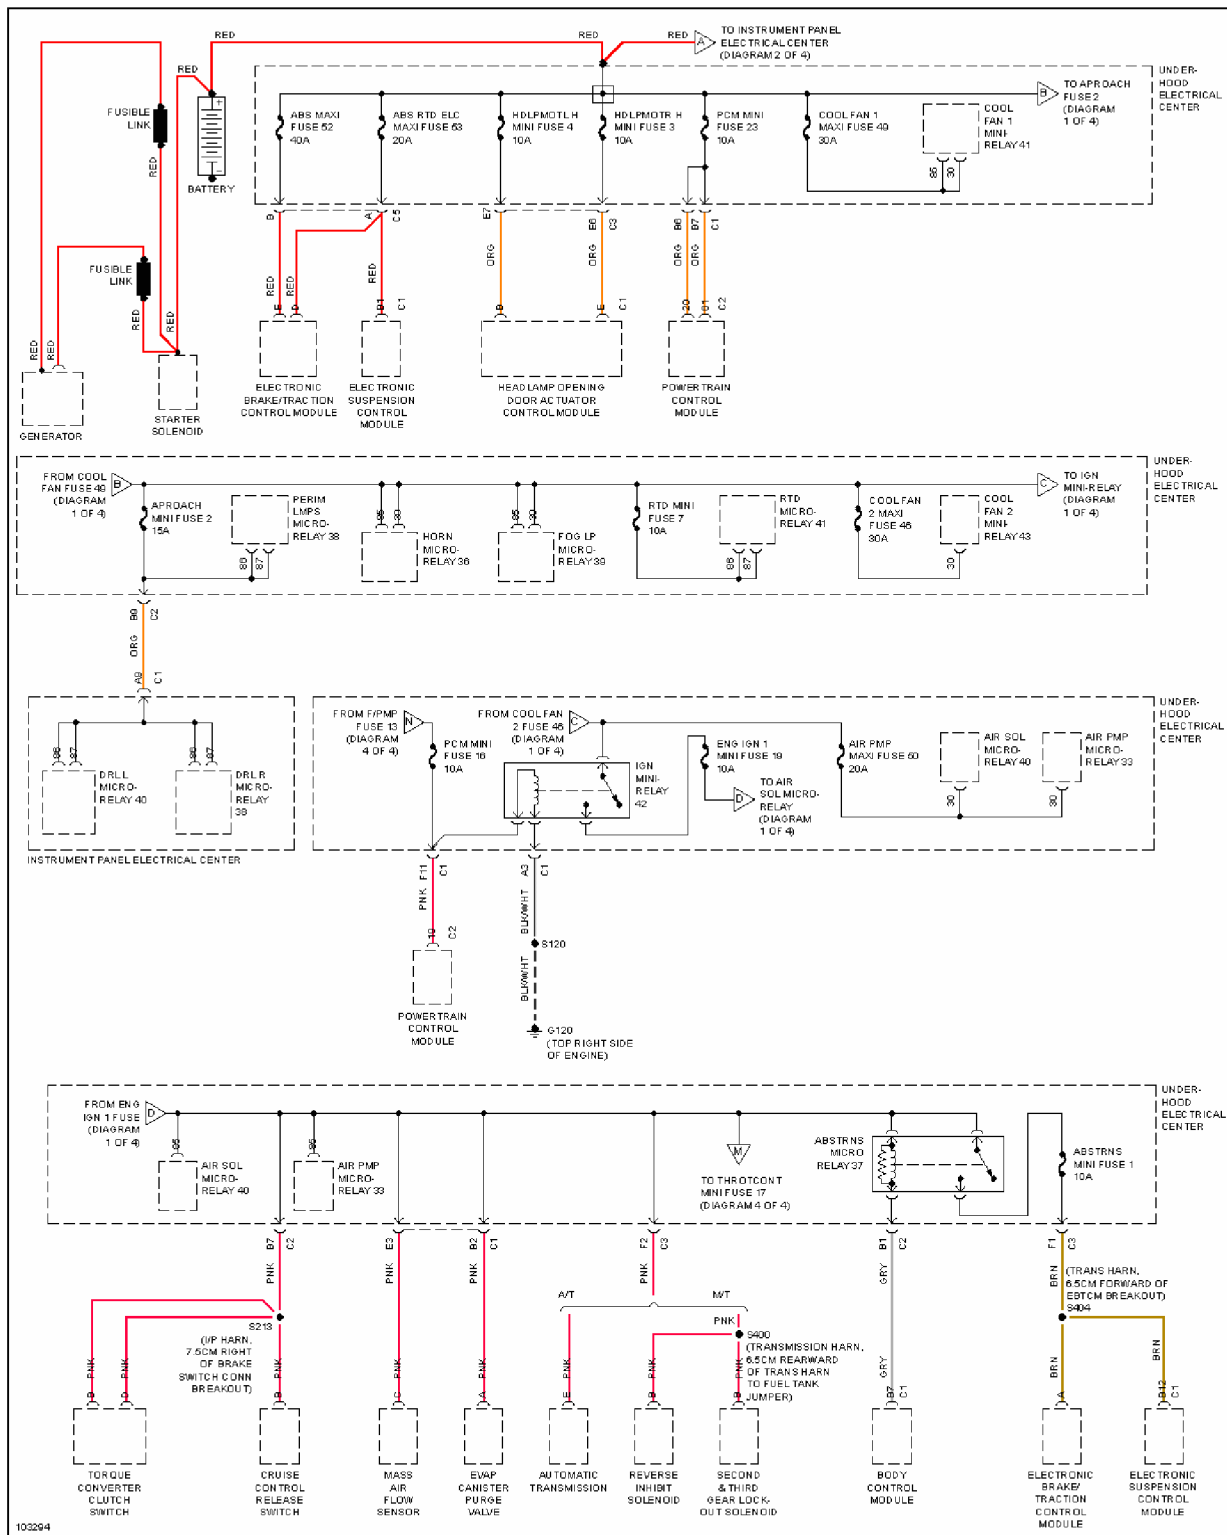

INTERIOR LIGHTS

1998 Chevrolet Corvette

1998 System Wiring Diagrams Chevrolet - Corvette

104144

Fig. 26: Courtesy Lamps Circuit

1998 Chevrolet Corvette

1998 System Wiring Diagrams Chevrolet - Corvette

Fig. 27: Instrument Illumination Circuit

MEMORY SYSTEMS

1998 Chevrolet Corvette

1998 System Wiring Diagrams Chevrolet - Corvette

Fig. 28: Memory Seat/Mirrors Circuit

POWER DISTRIBUTION

1998 Chevrolet Corvette

1998 System Wiring Diagrams Chevrolet - Corvette

Fig. 29: Power Distribution Circuit (1 of 4)

1998 Chevrolet Corvette

1998 System Wiring Diagrams Chevrolet - Corvette

Fig. 30: Power Distribution Circuit (2 of 4)

1998 Chevrolet Corvette

1998 System Wiring Diagrams Chevrolet - Corvette