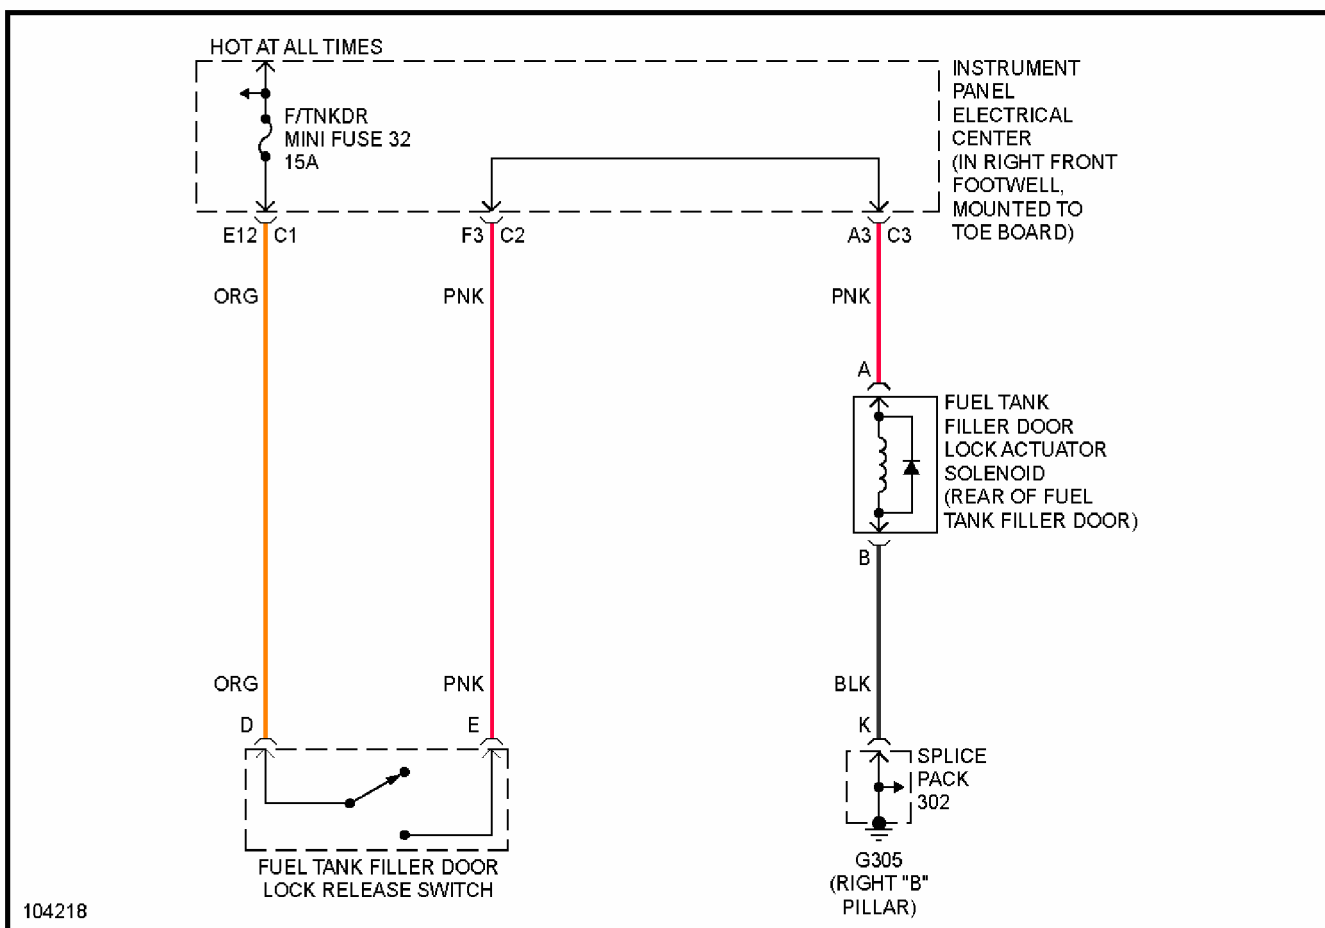

5.7L

Fig. 43: 5.7L (VIN G), Transmission Circuit, A/T

1998 Chevrolet Corvette

1998 System Wiring Diagrams Chevrolet - Corvette

Fig. 44: 5.7L (VIN G), Transmission Circuit, M/T

TRUNK, TAILGATE, FUEL DOOR

1998 Chevrolet Corvette

1998 System Wiring Diagrams Chevrolet - Corvette

Fig. 45: Fuel Door Release Circuit

1998 Chevrolet Corvette

1998 System Wiring Diagrams Chevrolet - Corvette

Fig. 46: Hatch Release Circuit

WARNING SYSTEMS

1998 Chevrolet Corvette

1998 System Wiring Diagrams Chevrolet - Corvette

Fig. 47: Warning System Circuits

WIPER/WASHER

1998 Chevrolet Corvette

1998 System Wiring Diagrams Chevrolet - Corvette

Fig. 48: Wiper/Washer Circuit