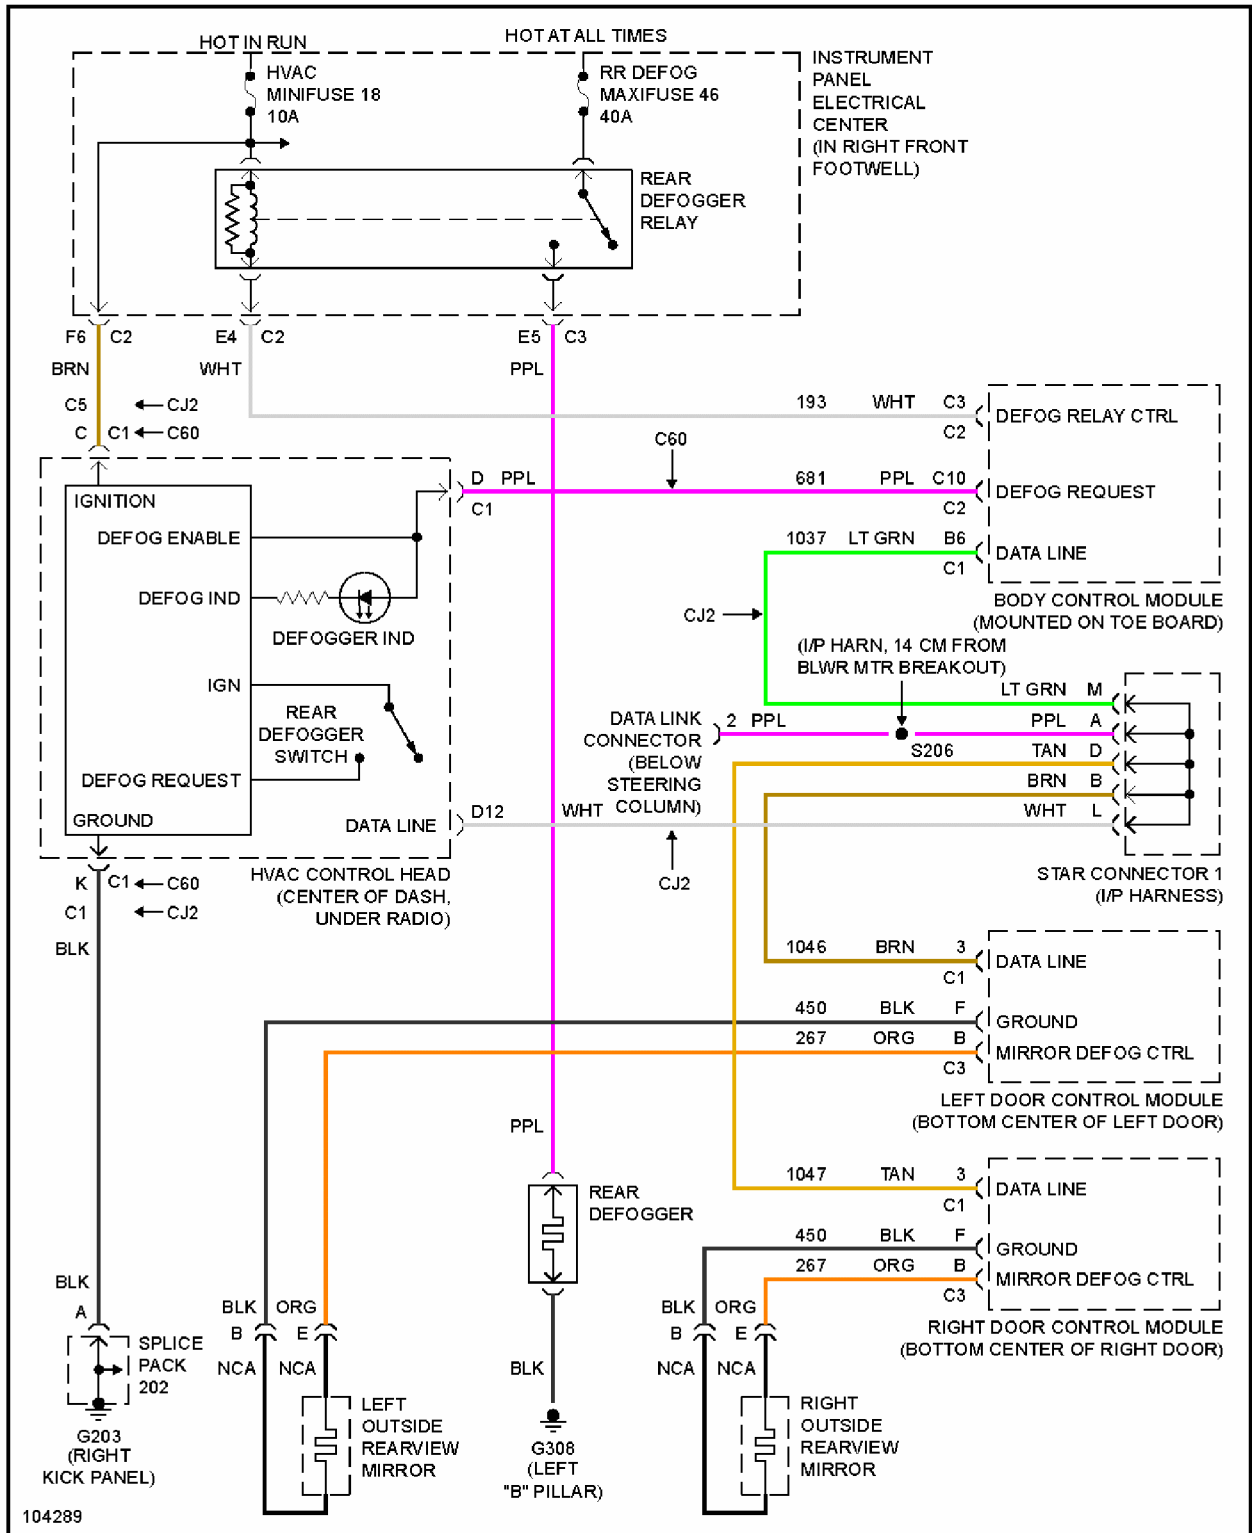

DEFOGGERS

1998 Chevrolet Corvette

1998 System Wiring Diagrams Chevrolet - Corvette

Fig. 10: Defogger Circuit

ELECTRONIC POWER STEERING

1998 Chevrolet Corvette

1998 System Wiring Diagrams Chevrolet - Corvette