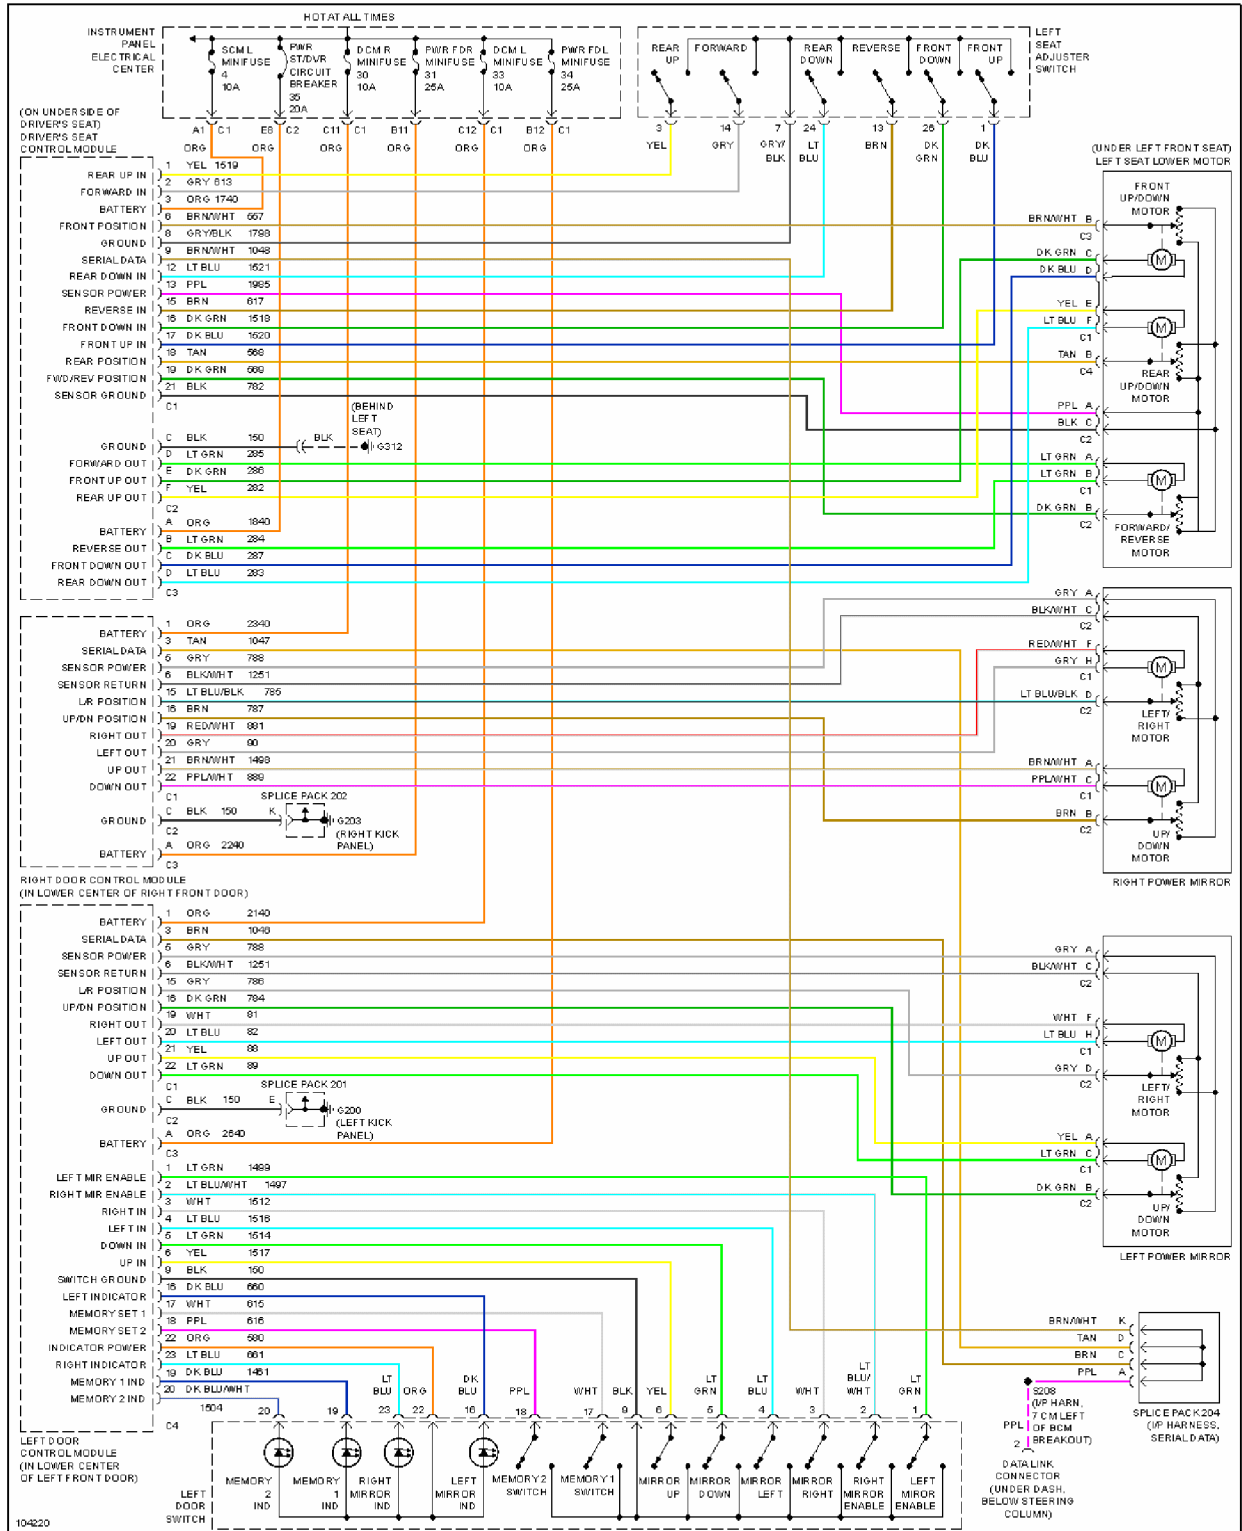

INTERIOR LIGHTS

1998 Chevrolet Corvette

1998 System Wiring Diagrams Chevrolet - Corvette

104144

Fig. 26: Courtesy Lamps Circuit

1998 Chevrolet Corvette

1998 System Wiring Diagrams Chevrolet - Corvette

Fig. 27: Instrument Illumination Circuit

MEMORY SYSTEMS

1998 Chevrolet Corvette

1998 System Wiring Diagrams Chevrolet - Corvette

Fig. 28: Memory Seat/Mirrors Circuit

POWER DISTRIBUTION

1998 Chevrolet Corvette

1998 System Wiring Diagrams Chevrolet - Corvette

Fig. 29: Power Distribution Circuit (1 of 4)

1998 Chevrolet Corvette

1998 System Wiring Diagrams Chevrolet - Corvette

Fig. 30: Power Distribution Circuit (2 of 4)

1998 Chevrolet Corvette

1998 System Wiring Diagrams Chevrolet - Corvette