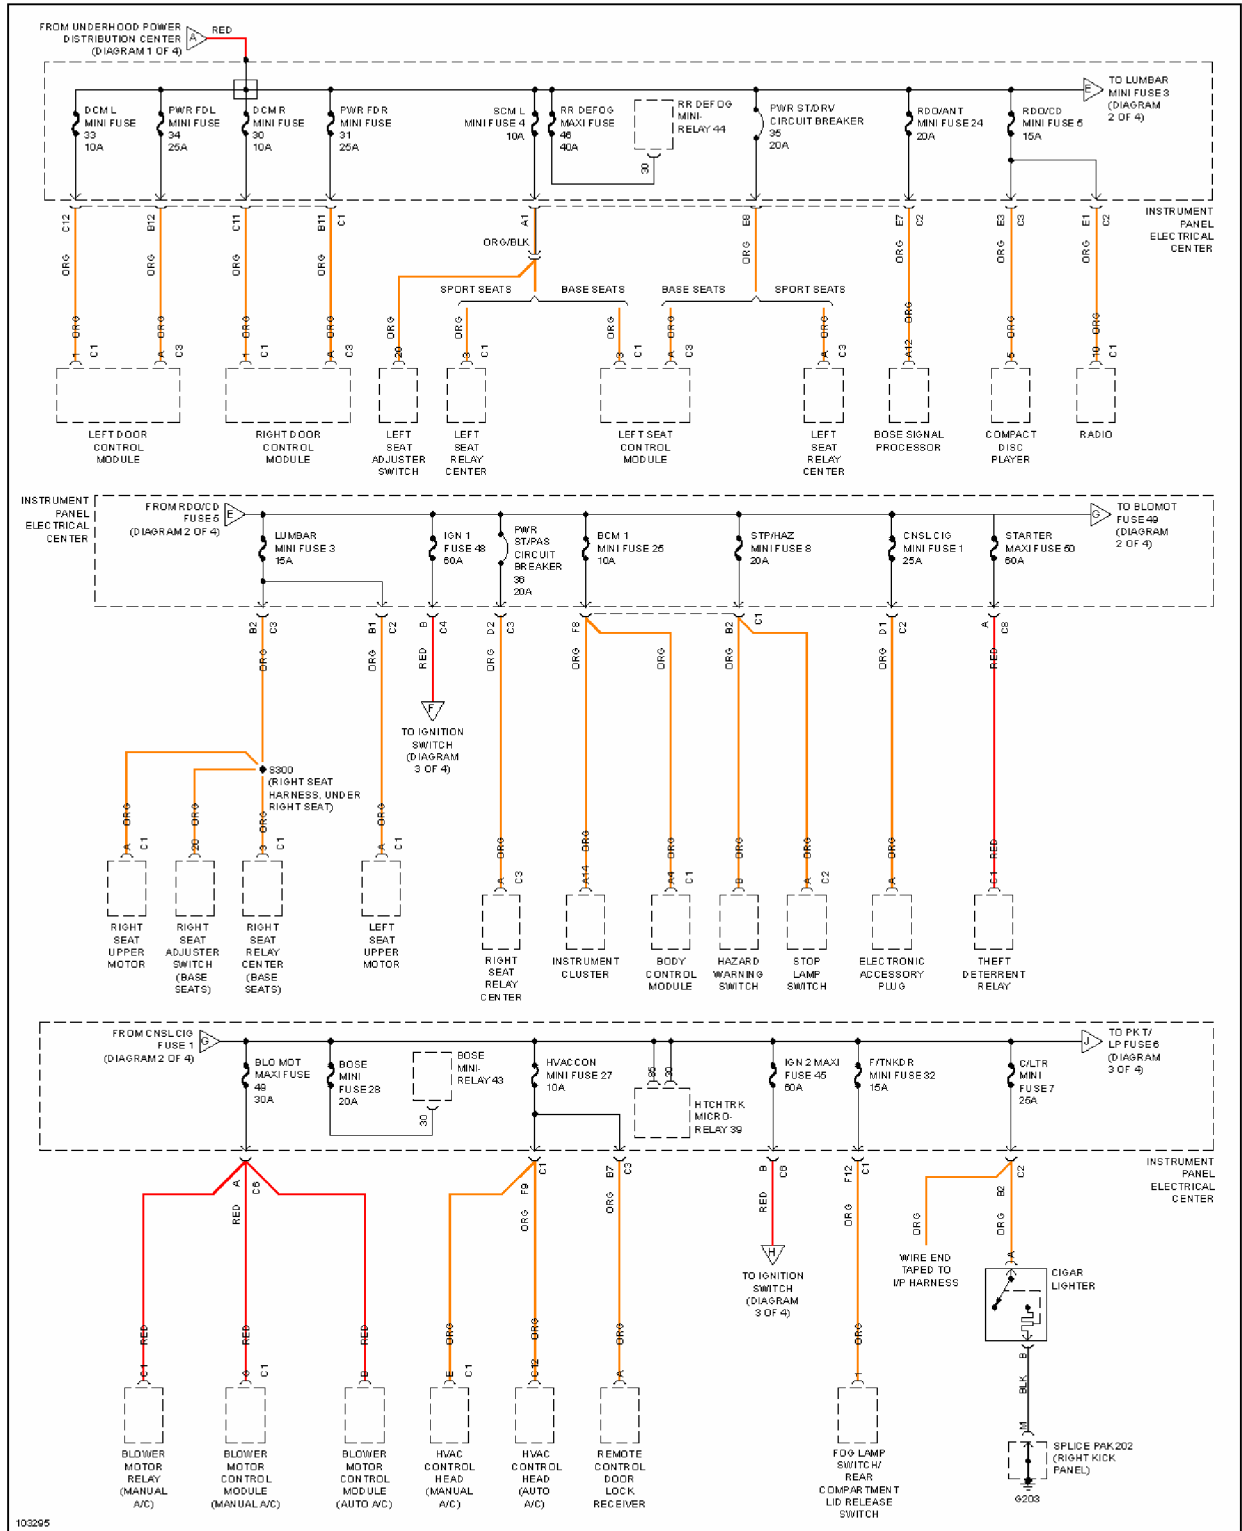

MEMORY SYSTEMS

1998 Chevrolet Corvette

1998 System Wiring Diagrams Chevrolet - Corvette

Fig. 28: Memory Seat/Mirrors Circuit

POWER DISTRIBUTION

1998 Chevrolet Corvette

1998 System Wiring Diagrams Chevrolet - Corvette

Fig. 29: Power Distribution Circuit (1 of 4)

1998 Chevrolet Corvette

1998 System Wiring Diagrams Chevrolet - Corvette

Fig. 30: Power Distribution Circuit (2 of 4)

1998 Chevrolet Corvette

1998 System Wiring Diagrams Chevrolet - Corvette

Fig. 31: Power Distribution Circuit (3 of 4)

1998 Chevrolet Corvette

1998 System Wiring Diagrams Chevrolet - Corvette

Fig. 32: Power Distribution Circuit (4 of 4)

POWER DOOR LOCKS

1998 Chevrolet Corvette

1998 System Wiring Diagrams Chevrolet - Corvette