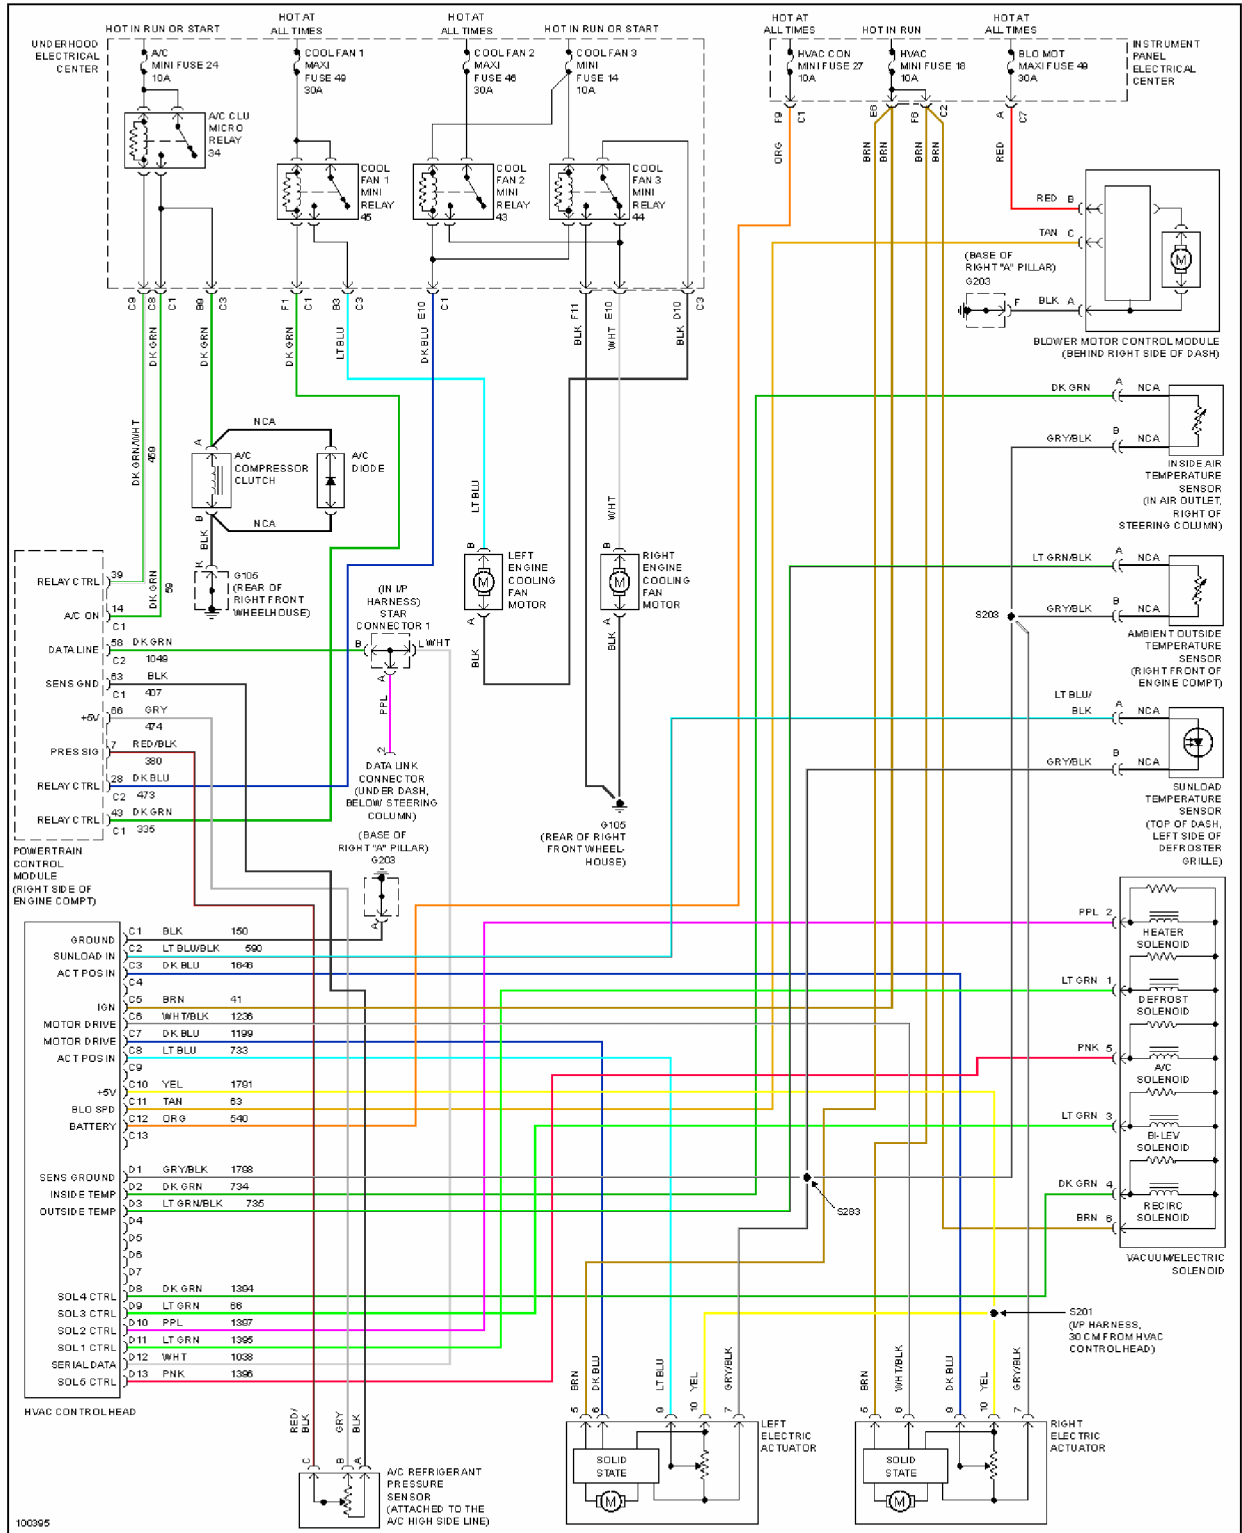

1998 Chevrolet Corvette

1998 System Wiring Diagrams Chevrolet - Corvette

1998 System Wiring Diagrams

Chevrolet - Corvette

AIR CONDITIONING

1998 Chevrolet Corvette

1998 System Wiring Diagrams Chevrolet - Corvette