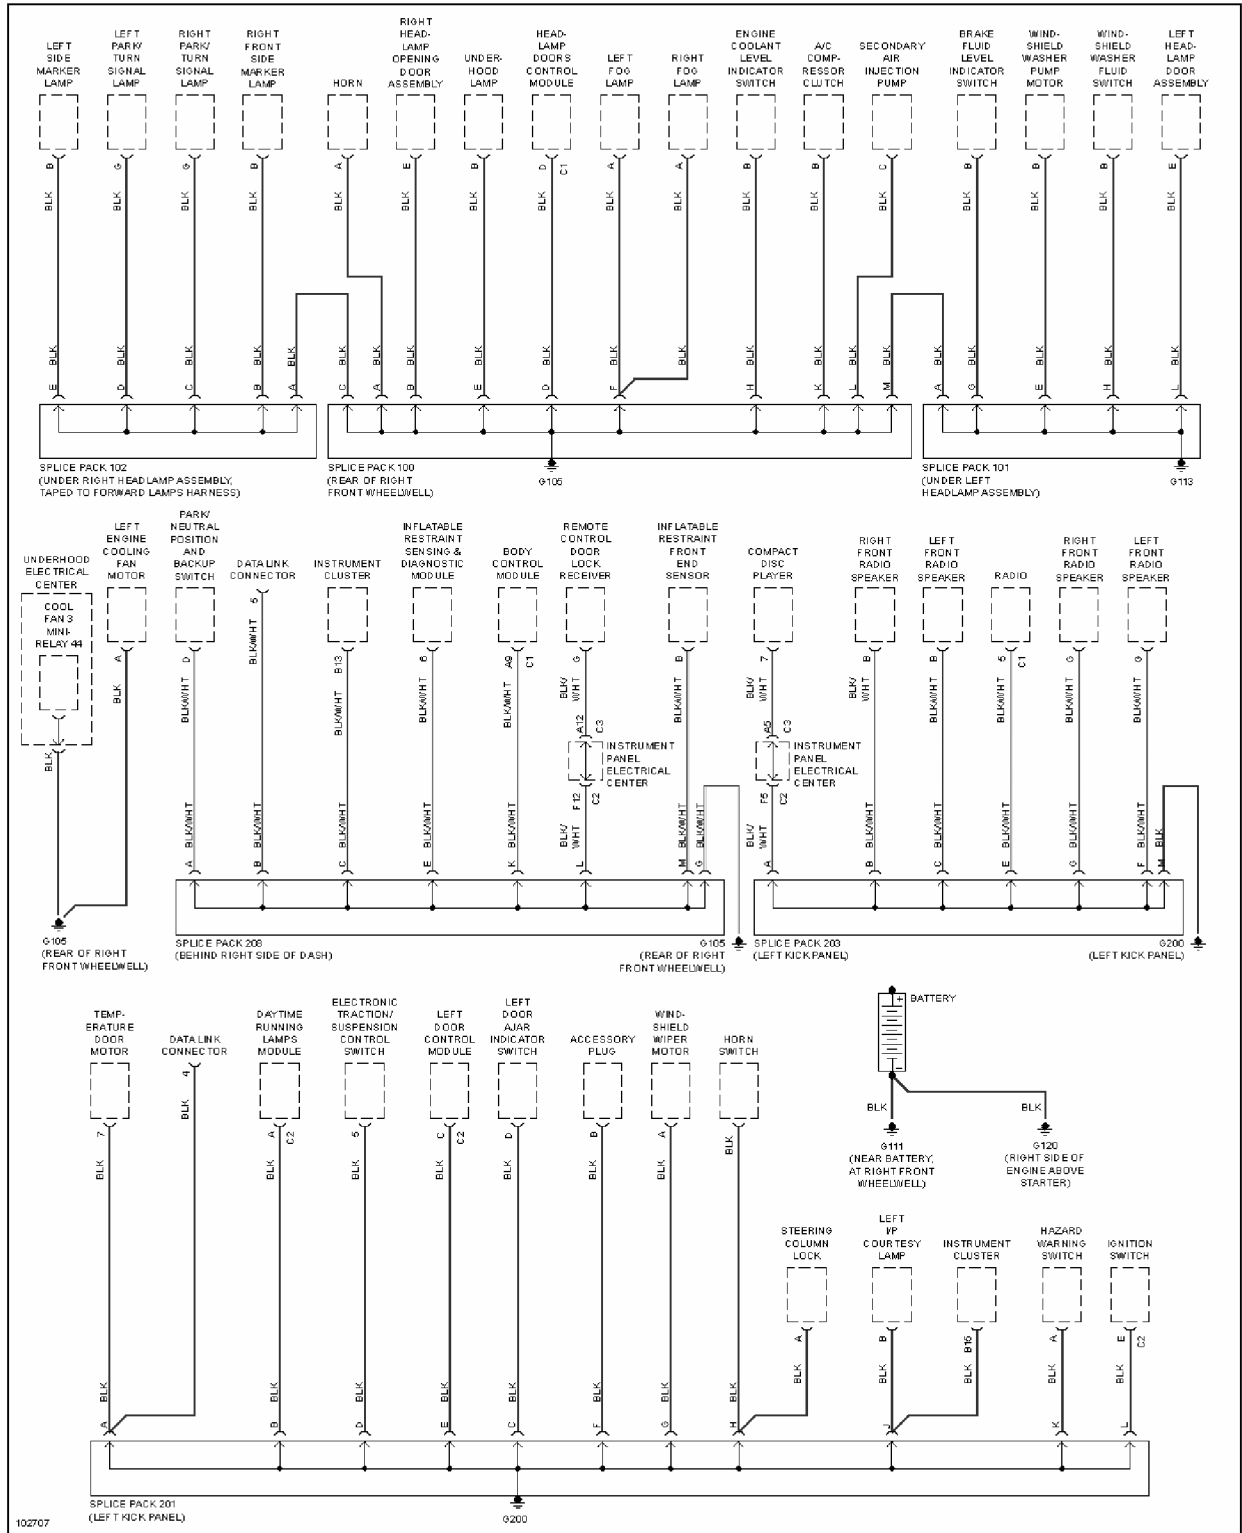

1998 System Wiring Diagrams Chevrolet - Corvette

Fig. 18: Exterior Lamps Circuit

GROUND DISTRIBUTION

1998 Chevrolet Corvette

1998 System Wiring Diagrams Chevrolet - Corvette

Fig. 19: Ground Distribution Circuit (1 of 3)