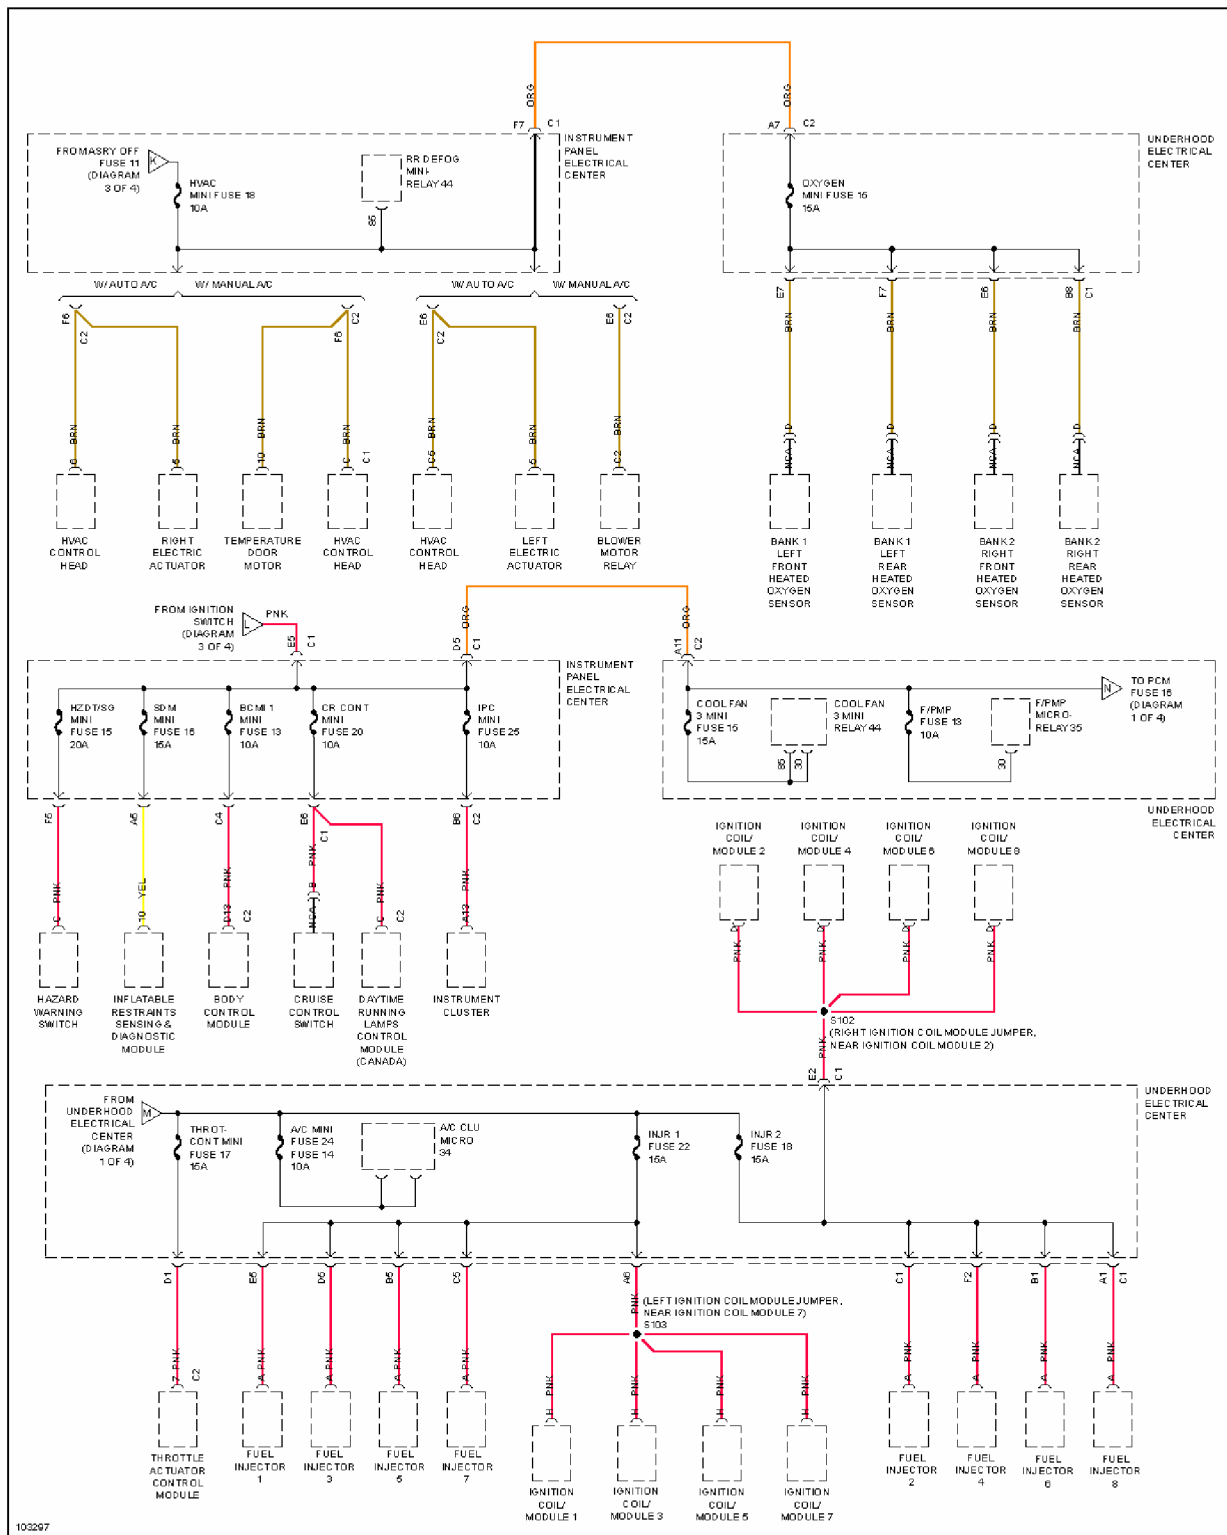

Fig. 29: Power Distribution Circuit (1 of 4)

1998 Chevrolet Corvette

1998 System Wiring Diagrams Chevrolet - Corvette

Fig. 30: Power Distribution Circuit (2 of 4)

1998 Chevrolet Corvette

1998 System Wiring Diagrams Chevrolet - Corvette

Fig. 31: Power Distribution Circuit (3 of 4)

1998 Chevrolet Corvette

1998 System Wiring Diagrams Chevrolet - Corvette

Fig. 32: Power Distribution Circuit (4 of 4)

POWER DOOR LOCKS

1998 Chevrolet Corvette

1998 System Wiring Diagrams Chevrolet - Corvette

Fig. 33: Power Door Lock Circuit

POWER SEATS

1998 Chevrolet Corvette

1998 System Wiring Diagrams Chevrolet - Corvette

Fig. 34: 6-Way Power Seat Circuit

1998 Chevrolet Corvette

1998 System Wiring Diagrams Chevrolet - Corvette