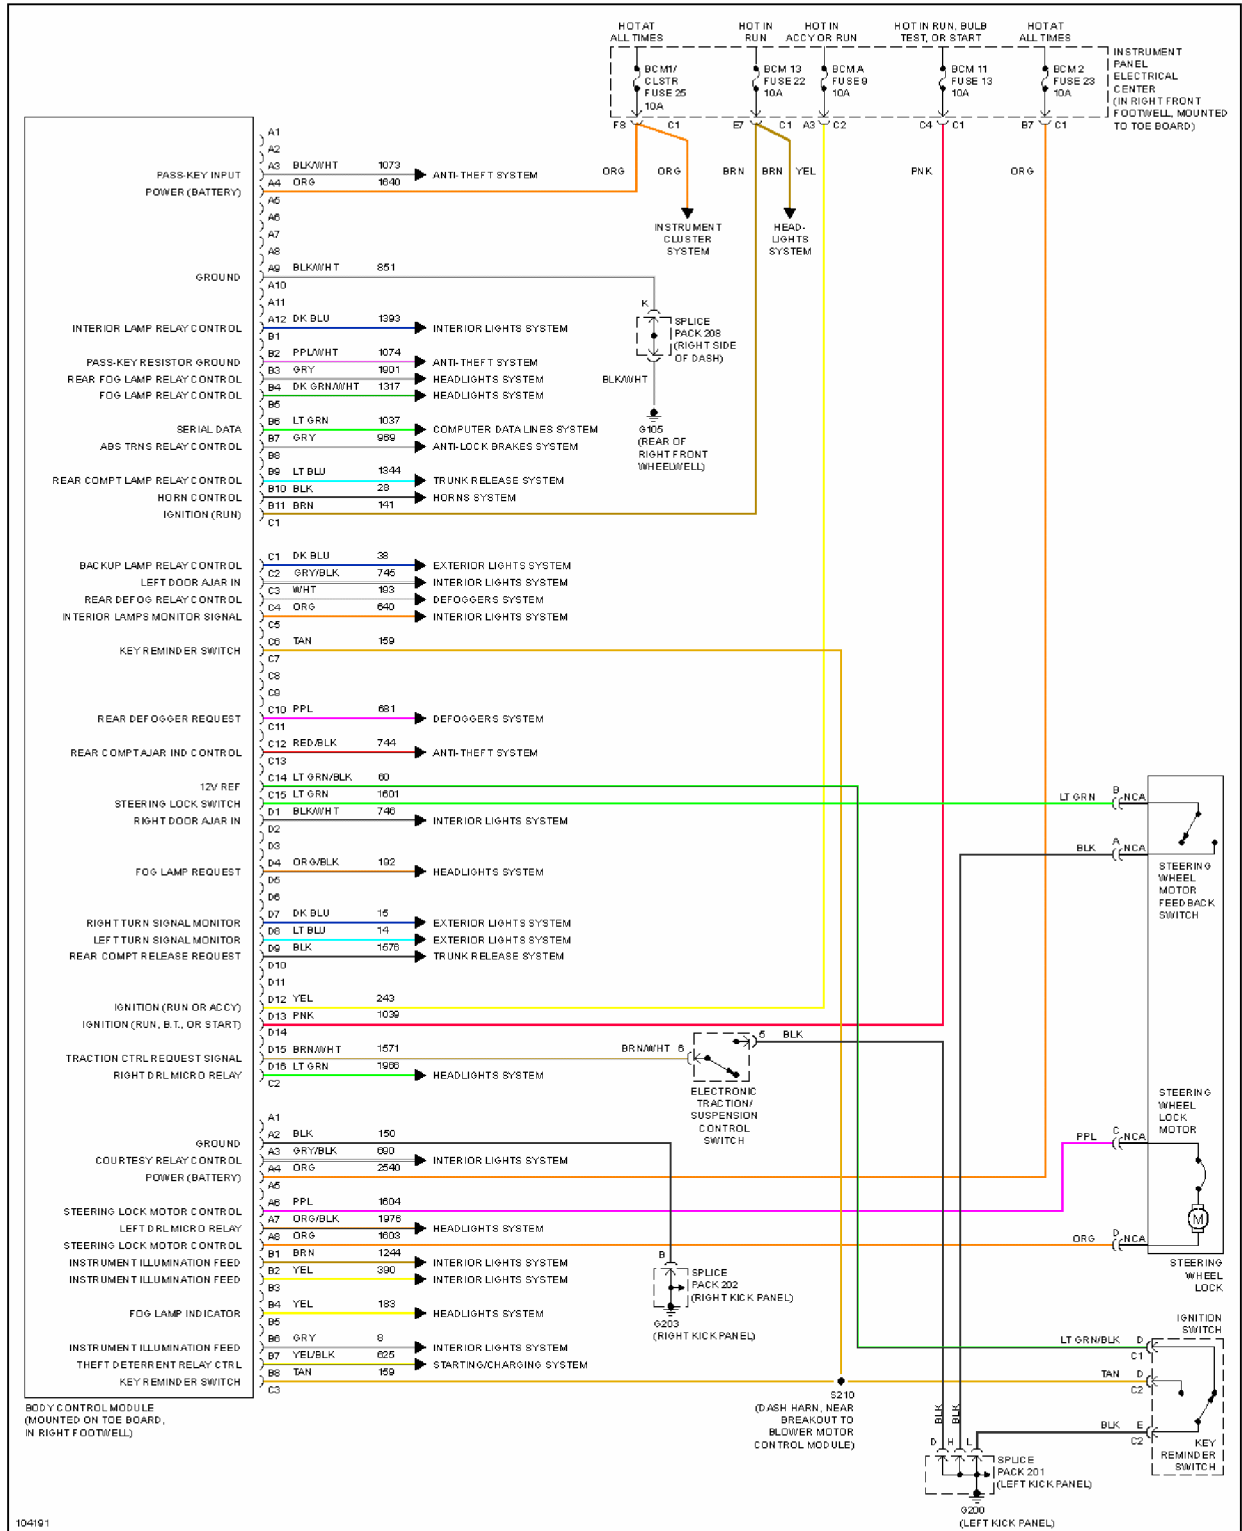

Fig. 1: A/C Circuit, Auto A/C

1998 Chevrolet Corvette

1998 System Wiring Diagrams Chevrolet - Corvette

Fig. 2: A/C Circuit, Manual A/C

1998 Chevrolet Corvette

1998 System Wiring Diagrams Chevrolet - Corvette

Fig. 3: Compressor Circuit

ANTI-LOCK BRAKES

1998 Chevrolet Corvette

1998 System Wiring Diagrams Chevrolet - Corvette

Fig. 4: Anti-lock Brake Circuits

ANTI-THEFT

1998 Chevrolet Corvette

1998 System Wiring Diagrams Chevrolet - Corvette

Fig. 5: Anti-theft Circuit

BODY COMPUTER

1998 Chevrolet Corvette

1998 System Wiring Diagrams Chevrolet - Corvette

1998 Chevrolet Corvette

1998 System Wiring Diagrams Chevrolet - Corvette

Fig. 7: Computer Data Lines