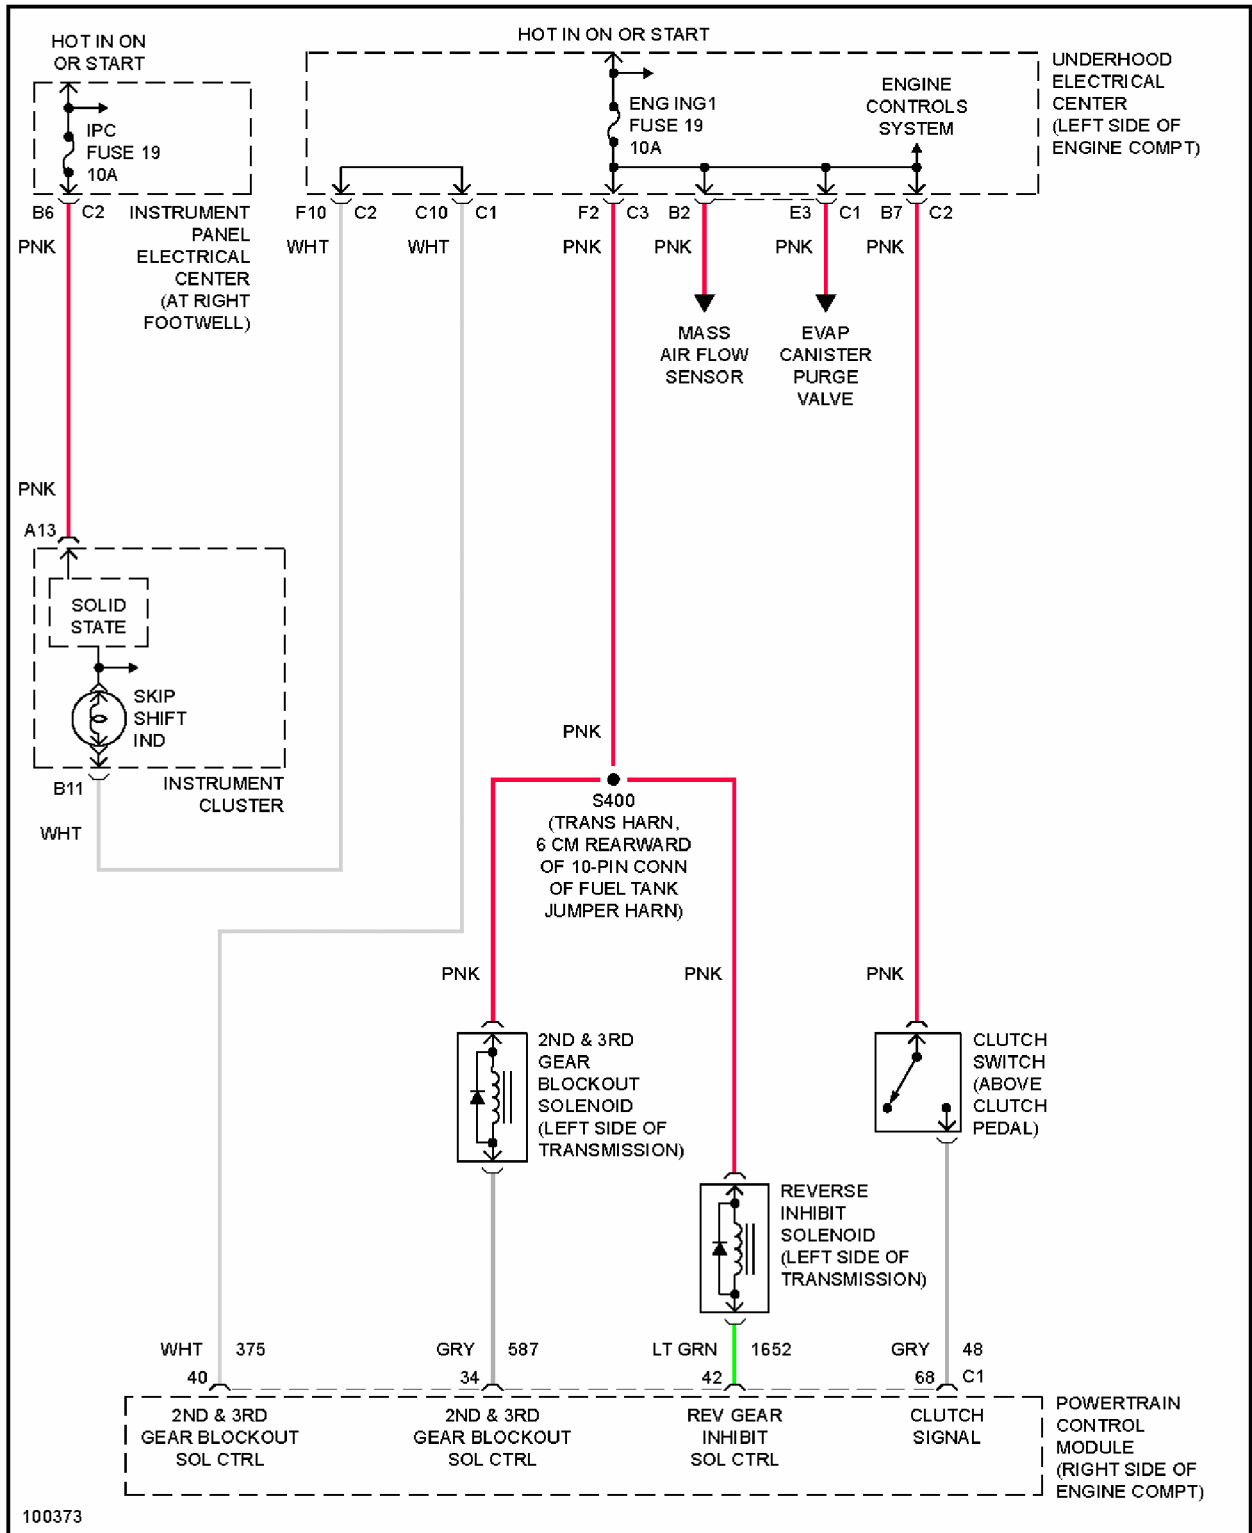

Fig. 41: Starting Circuit

SUPPLEMENTAL RESTRAINTS

1998 Chevrolet Corvette

1998 System Wiring Diagrams Chevrolet - Corvette

Fig. 42: Supplemental Restraint Circuit

TRANSMISSION

1998 Chevrolet Corvette

1998 System Wiring Diagrams Chevrolet - Corvette

5.7L

Fig. 43: 5.7L (VIN G), Transmission Circuit, A/T

1998 Chevrolet Corvette

1998 System Wiring Diagrams Chevrolet - Corvette

Fig. 44: 5.7L (VIN G), Transmission Circuit, M/T

TRUNK, TAILGATE, FUEL DOOR

1998 Chevrolet Corvette

1998 System Wiring Diagrams Chevrolet - Corvette

Fig. 45: Fuel Door Release Circuit

1998 Chevrolet Corvette

1998 System Wiring Diagrams Chevrolet - Corvette

Fig. 46: Hatch Release Circuit

WARNING SYSTEMS

1998 Chevrolet Corvette