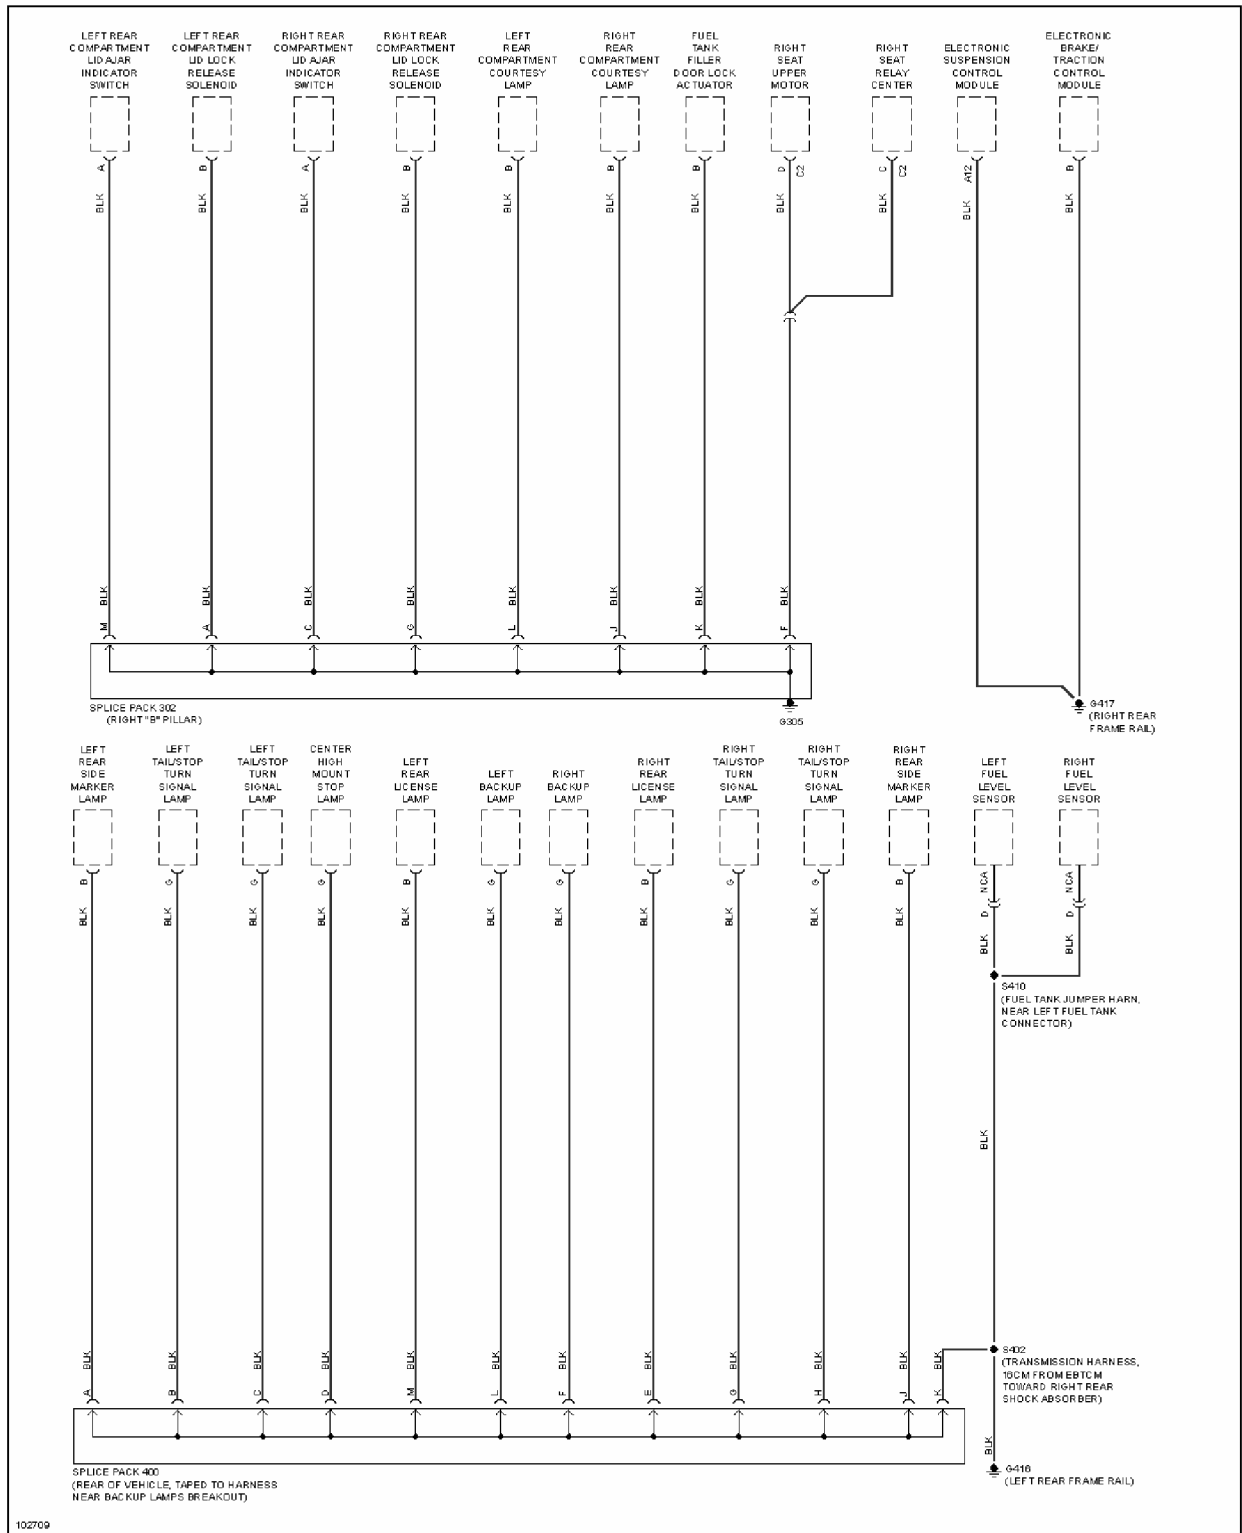

1998 Chevrolet Corvette

1998 System Wiring Diagrams Chevrolet - Corvette

Fig. 20: Ground Distribution Circuit (2 of 3)

1998 Chevrolet Corvette

1998 System Wiring Diagrams Chevrolet - Corvette

Fig. 21: Ground Distribution Circuit (3 of 3)