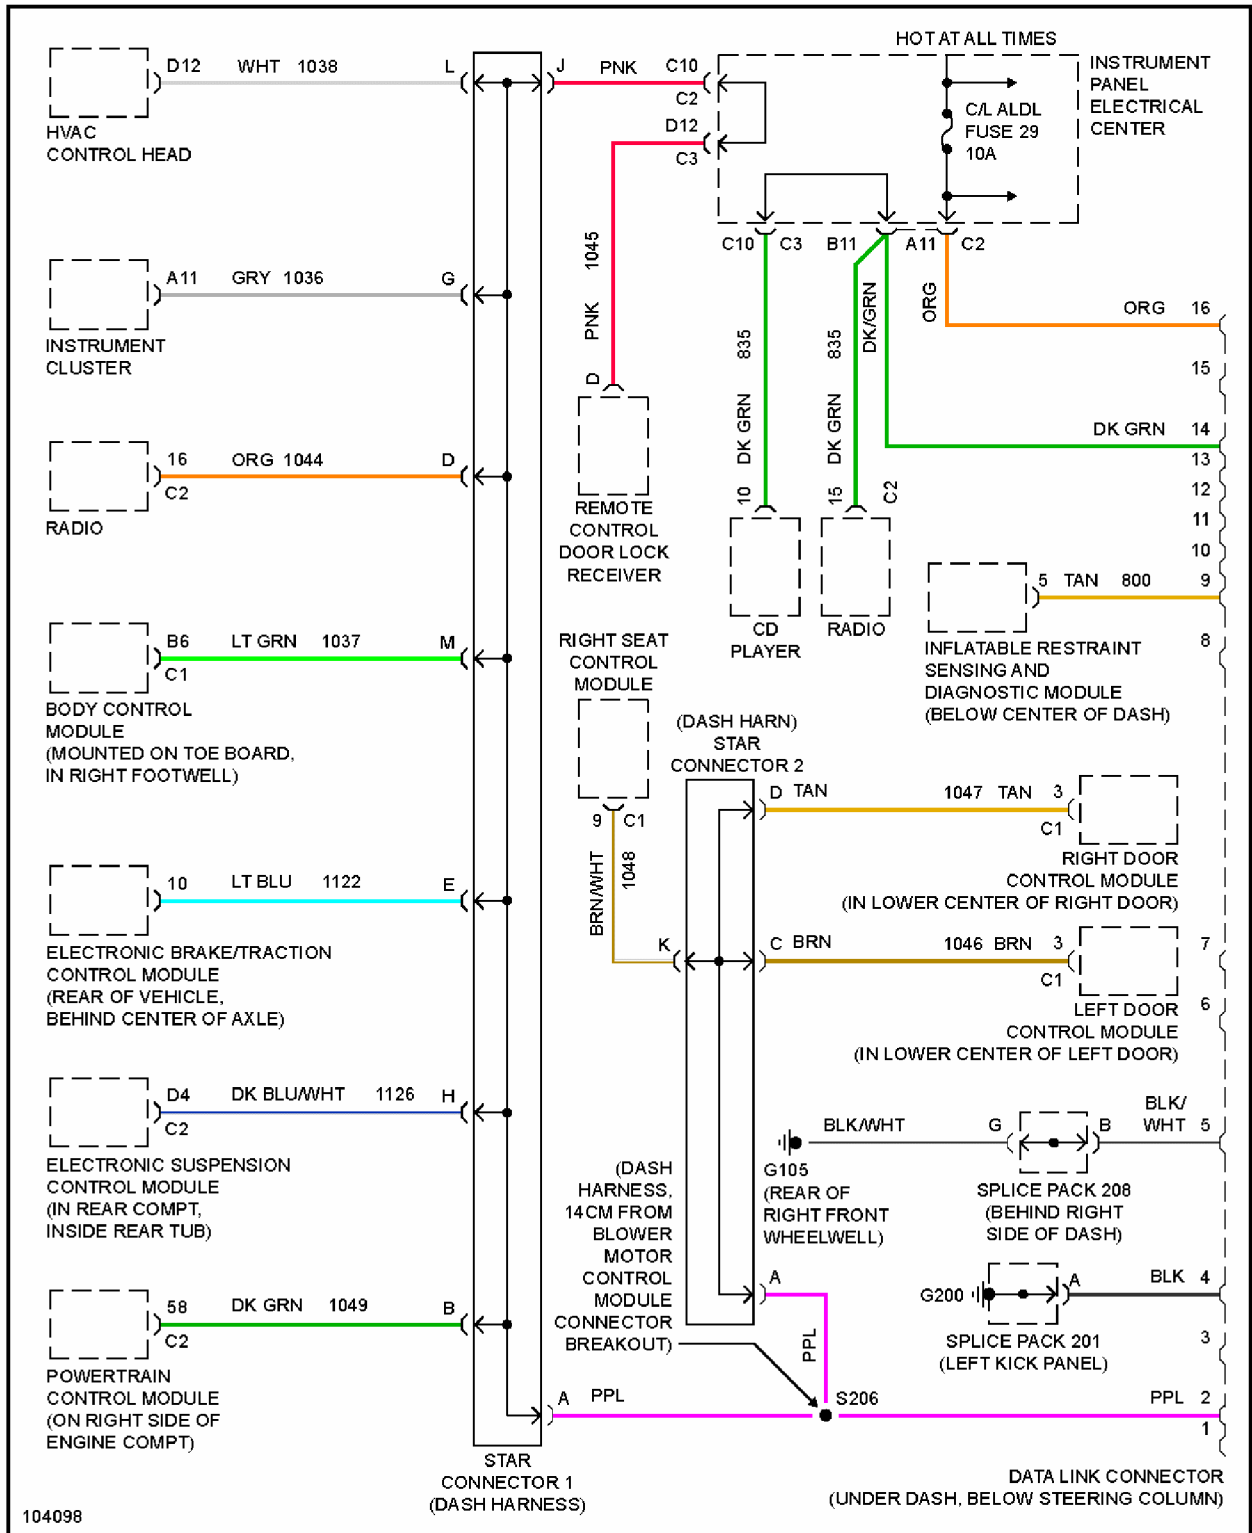

Fig. 5: Anti-theft Circuit

BODY COMPUTER

1998 Chevrolet Corvette

1998 System Wiring Diagrams Chevrolet - Corvette

1998 Chevrolet Corvette

1998 System Wiring Diagrams Chevrolet - Corvette

Fig. 7: Computer Data Lines