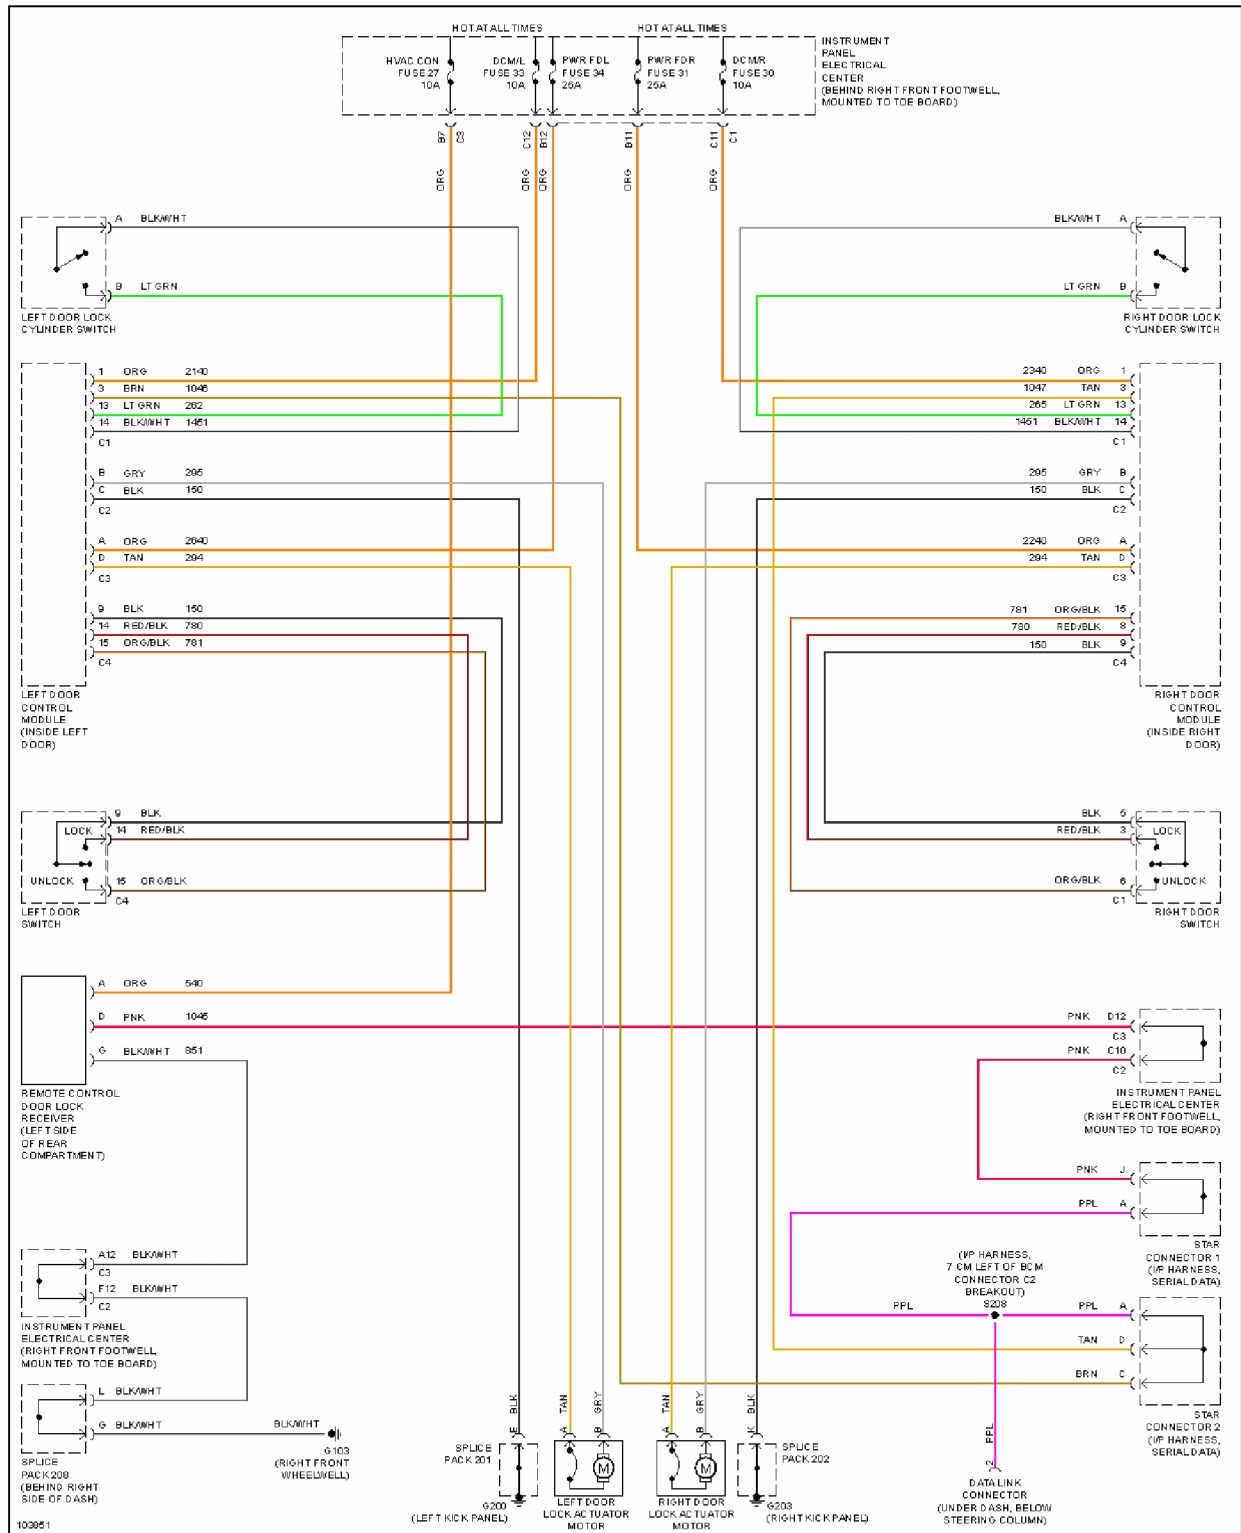

Fig. 29: Power Distribution Circuit (1 of 4)

1998 Chevrolet Corvette

1998 System Wiring Diagrams Chevrolet - Corvette

Fig. 30: Power Distribution Circuit (2 of 4)

1998 Chevrolet Corvette

1998 System Wiring Diagrams Chevrolet - Corvette

Fig. 31: Power Distribution Circuit (3 of 4)

1998 Chevrolet Corvette

1998 System Wiring Diagrams Chevrolet - Corvette

Fig. 32: Power Distribution Circuit (4 of 4)

POWER DOOR LOCKS

1998 Chevrolet Corvette

1998 System Wiring Diagrams Chevrolet - Corvette

Fig. 33: Power Door Lock Circuit

POWER SEATS

1998 Chevrolet Corvette

1998 System Wiring Diagrams Chevrolet - Corvette

Fig. 34: 6-Way Power Seat Circuit

1998 Chevrolet Corvette

1998 System Wiring Diagrams Chevrolet - Corvette