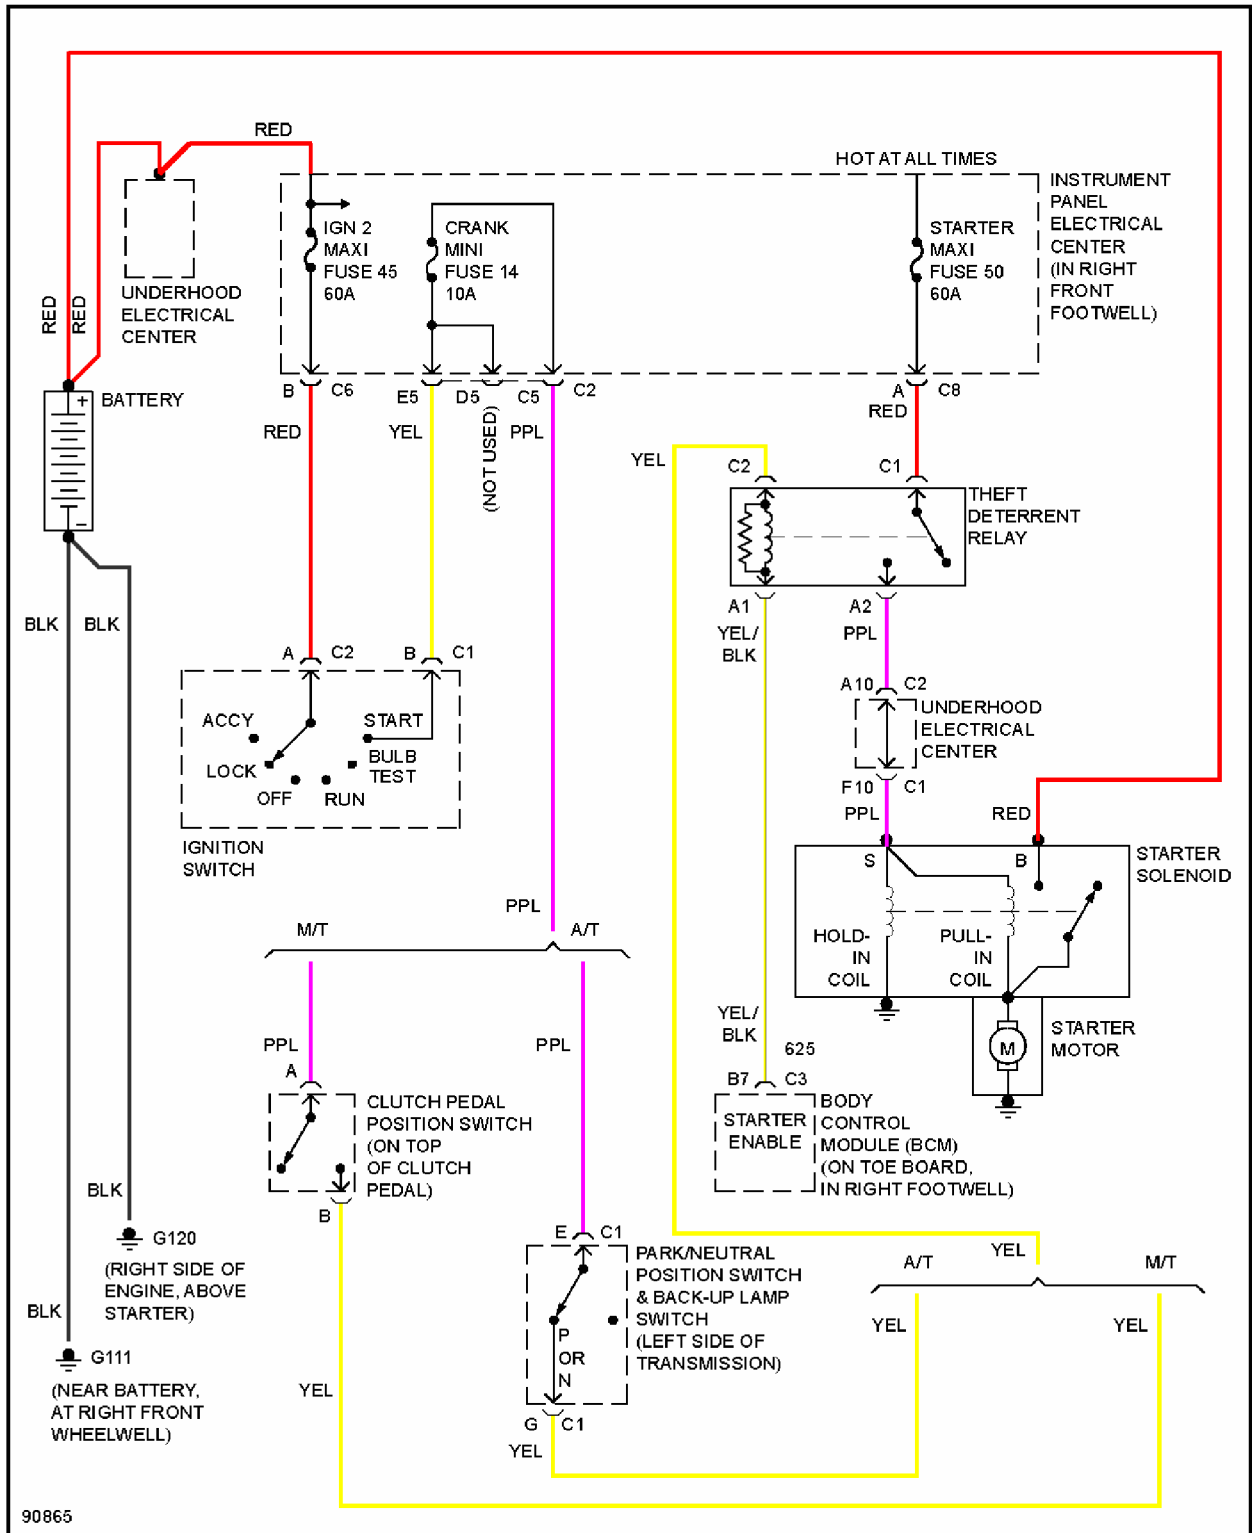

Fig. 39: Shift Interlock Circuit

STARTING/CHARGING

1998 Chevrolet Corvette

1998 System Wiring Diagrams Chevrolet - Corvette

Fig. 40: Charging Circuit

1998 Chevrolet Corvette

1998 System Wiring Diagrams Chevrolet - Corvette

Fig. 41: Starting Circuit

SUPPLEMENTAL RESTRAINTS

1998 Chevrolet Corvette

1998 System Wiring Diagrams Chevrolet - Corvette

Fig. 42: Supplemental Restraint Circuit

TRANSMISSION

1998 Chevrolet Corvette

1998 System Wiring Diagrams Chevrolet - Corvette

5.7L

Fig. 43: 5.7L (VIN G), Transmission Circuit, A/T

1998 Chevrolet Corvette

1998 System Wiring Diagrams Chevrolet - Corvette

Fig. 44: 5.7L (VIN G), Transmission Circuit, M/T

TRUNK, TAILGATE, FUEL DOOR

1998 Chevrolet Corvette